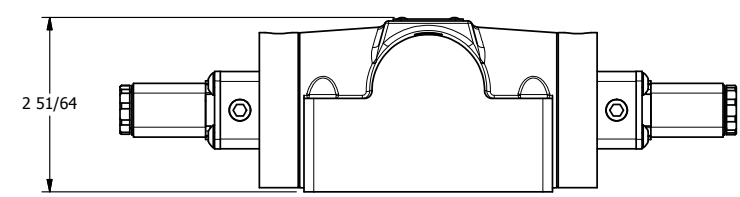

4

3

2

1

AAA
PRODUCTS
INTERNATIONAL

**AAA PRODUCTS
INTERNATIONAL**
7114 Harry Hines Blvd
Dallas, TX 75235

TITLE: 1/2" SUBPLATE, DBL SOL, 3 POS,
SPR CTR, SOL SHFT, REGEN CTR SPL,
FLYING LEAD, EXT PILOT

DRAWING NO.:
DIM_ESY4PDMZ