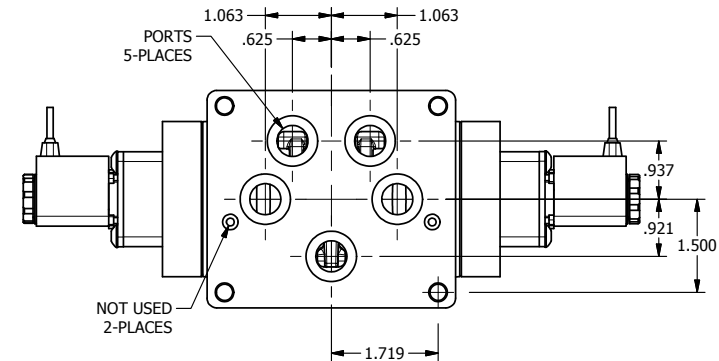

4

3

2

1

AAA
PRODUCTS
INTERNATIONAL

**AAA PRODUCTS
INTERNATIONAL**
7114 Harry Hines Blvd
Dallas, TX 75235

TITLE: 1/2" SUBPLATE, DBL SOL, 3 POS,
SPR CTR, SOL SHFT, REGEN CTR SPL,
FLYING LEAD, EXT PILOT

DRAWING NO.:
DIM_ESY4PDMZ