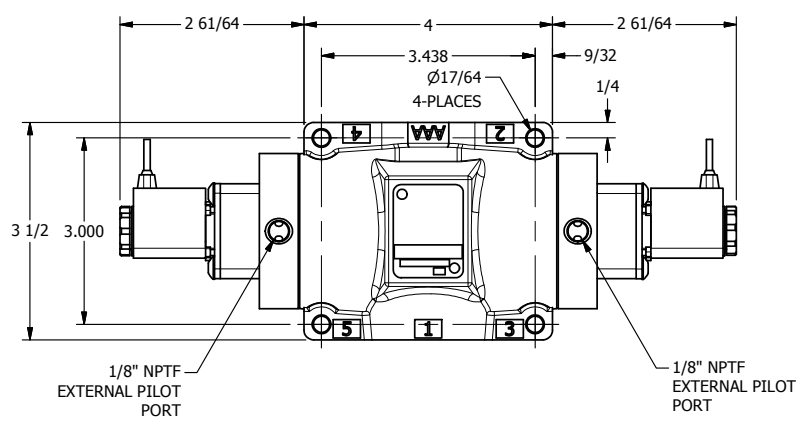

4

3

2

1

AAA
PRODUCTS
INTERNATIONAL

**AAA PRODUCTS
INTERNATIONAL**
7114 Harry Hines Blvd
Dallas, TX 75235

TITLE: 1/2" SUBPLATE, DBL SOL, 3 POS,
SPR CTR, SOL SHFT, REGEN CTR SPL,
FLYING LEAD, EXT PILOT

DRAWING NO.:
DIM_ESY4PDMZ