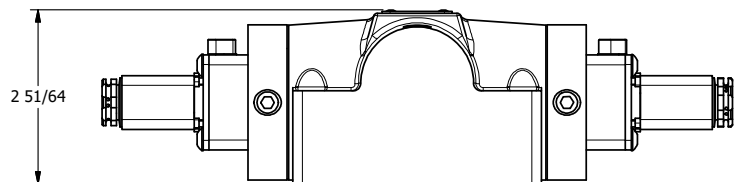

4

3

2

1

**AAA**  
PRODUCTS  
INTERNATIONAL

**AAA PRODUCTS  
INTERNATIONAL**  
7114 Harry Hines Blvd  
Dallas, TX 75235

TITLE: 1/2" SUBPLATE, DBL SOL, 3 POS,  
SPR CTR, REGEN CTR SPL,  
FLYING LEAD, LCKNG OVRD, SIDE VENT