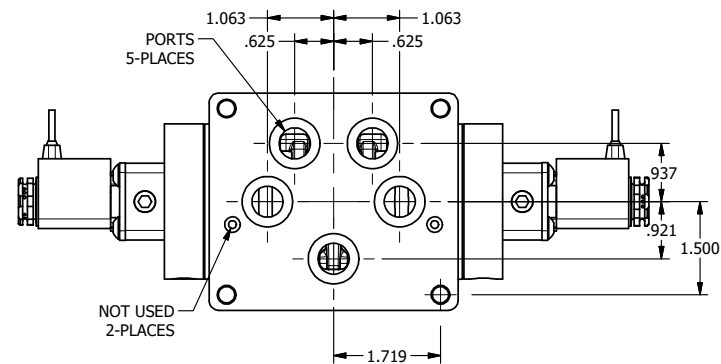

4

3

2

1

**AAA**  
PRODUCTS  
INTERNATIONAL

**AAA PRODUCTS  
INTERNATIONAL**  
7114 Harry Hines Blvd  
Dallas, TX 75235

TITLE: 1/2" SUBPLATE, DBL SOL, 3 POS,  
SPR CTR, REGEN CTR SPL,  
FLYING LEAD, LCKNG OVRD, SIDE VENT