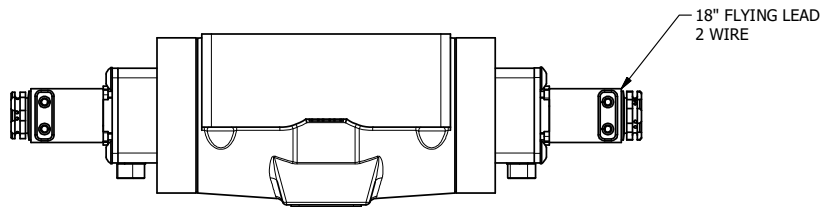

4

3

2

1

**AAA**  
PRODUCTS  
INTERNATIONAL

**AAA PRODUCTS  
INTERNATIONAL**  
7114 Harry Hines Blvd  
Dallas, TX 75235

TITLE: 1/2" SUBPLATE, DBL SOL, 3 POS,  
SPR CTR, REGEN CTR SPL,  
FLYING LEAD, LCKNG OVRD, SIDE VENT