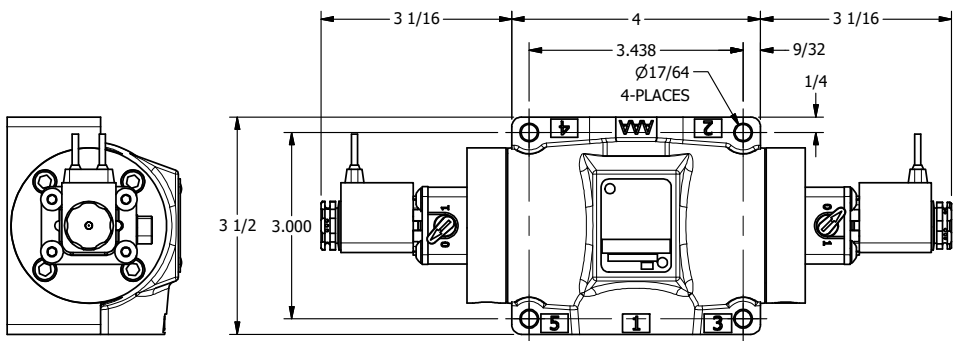

4

3

2

1

**AAA**  
PRODUCTS  
INTERNATIONAL

**AAA PRODUCTS  
INTERNATIONAL**  
7114 Harry Hines Blvd  
Dallas, TX 75235

TITLE: 1/2" SUBPLATE, DBL SOL, 3 POS,  
SPR CTR, REGEN CTR SPL,  
FLYING LEAD, LCKNG OVRD, SIDE VENT

DRAWING NO.:  
DIM\_ESY4PDMOC

THE INFORMATION CONTAINED WITHIN THIS DOCUMENT IS PROPRIETARY TO AAA PRODUCTS AND MAY NOT BE DISCLOSED WITHOUT PRIOR WRITTEN CONSENT

4

3

2

B

B

A