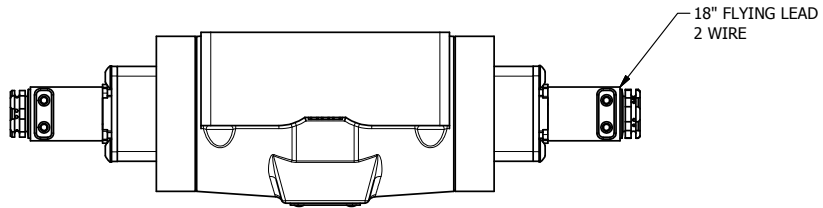

AAA
PRODUCTS
INTERNATIONAL

**AAA PRODUCTS
INTERNATIONAL**
7114 Harry Hines Blvd
Dallas, TX 75235

TITLE: 1/2" SUBPLATE, DBL SOL, 3 POS,
SPR CTR, SOL SHFT, REGEN CTR SPL,
FLYING LEAD, SIDE VENT

DRAWING NO.:
DIM_ESY4PDMC