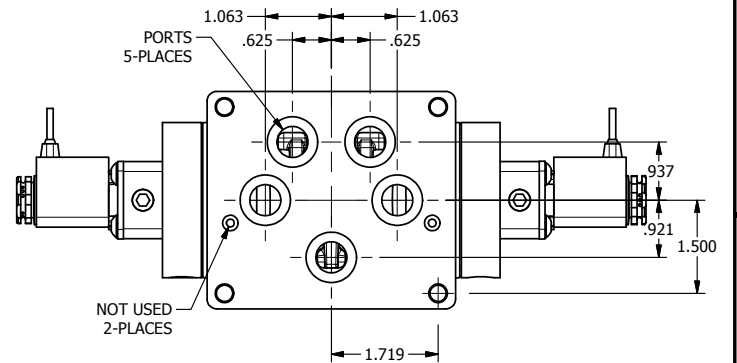

AAA
PRODUCTS
INTERNATIONAL

**AAA PRODUCTS
INTERNATIONAL**
7114 Harry Hines Blvd
Dallas, TX 75235

TITLE: 1/2" SUBPLATE, DBL SOL, 3 POS,
SPR CTR, SOL SHFT, REGEN CTR SPL,
FLYING LEAD, SIDE VENT

DRAWING NO.:
DIM_ESY4PDMC