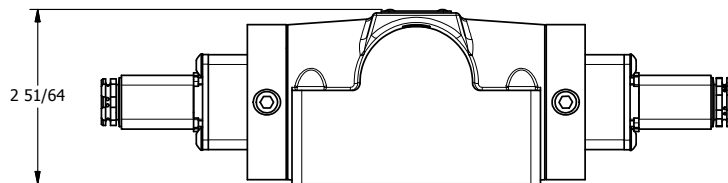

4

3

2

1

B

B

A

A

AAA
PRODUCTS
INTERNATIONAL

**AAA PRODUCTS
INTERNATIONAL**
7114 Harry Hines Blvd
Dallas, TX 75235

TITLE: 1/2" SUBPLATE, DBL SOL, 3 POS,
SPR CTR, SOL SHFT, REGEN CTR SPL,
FLYING LEAD, SIDE VENT

DRAWING NO.:
DIM_ESY4PDMC