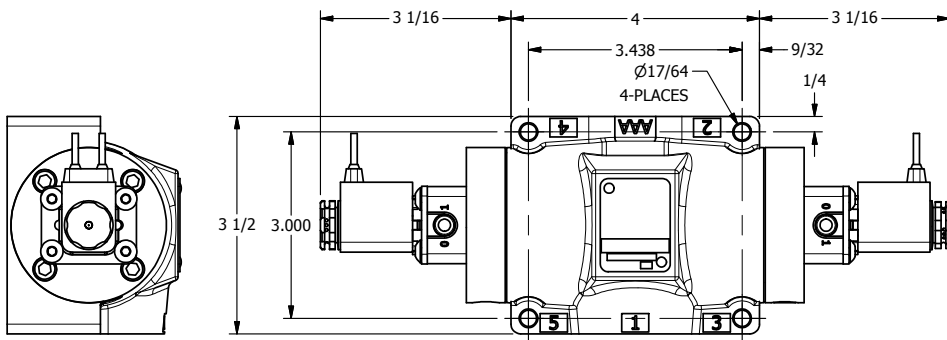

AAA
PRODUCTS
INTERNATIONAL

**AAA PRODUCTS
INTERNATIONAL**
7114 Harry Hines Blvd
Dallas, TX 75235

TITLE: 1/2" SUBPLATE, DBL SOL, 3 POS,
SPR CTR, SOL SHFT, REGEN CTR SPL,
FLYING LEAD, SIDE VENT

DRAWING NO.:
DIM_ESY4PDMC