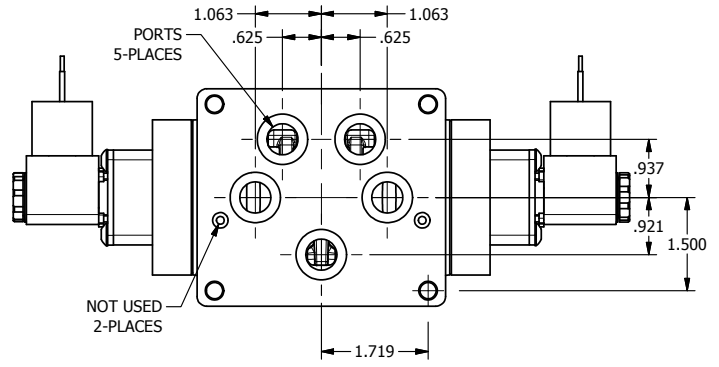

4

3

2

1

AAA PRODUCTS INTERNATIONAL
7114 Harry Hines Blvd
Dallas, TX 75235

TITLE: 1/2" SUBPLATE, DBL SOL, 3 POS,
SPR CTR, SOL SHFT, REGEN CTR SPL,
MOLD-OVER, EXT PILOT

DRAWING NO.:
DIM_ESY4PDJZ

THE INFORMATION CONTAINED WITHIN THIS DOCUMENT IS PROPRIETARY TO AAA PRODUCTS AND MAY NOT BE DISCLOSED WITHOUT PRIOR WRITTEN CONSENT