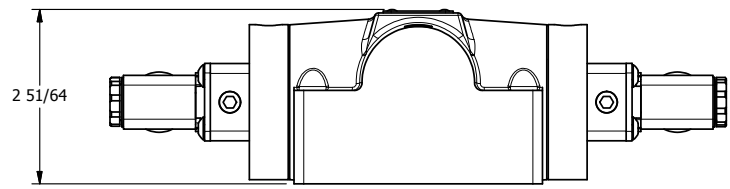

4

3

2

1

AAA PRODUCTS INTERNATIONAL
7114 Harry Hines Blvd
Dallas, TX 75235

TITLE: 1/2" SUBPLATE, DBL SOL, 3 POS,
SPR CTR, SOL SHFT, REGEN CTR SPL,
MOLD-OVER, EXT PILOT

DRAWING NO.:
DIM_ESY4PDJZ

THE INFORMATION CONTAINED WITHIN THIS DOCUMENT IS PROPRIETARY TO AAA PRODUCTS AND MAY NOT BE DISCLOSED WITHOUT PRIOR WRITTEN CONSENT