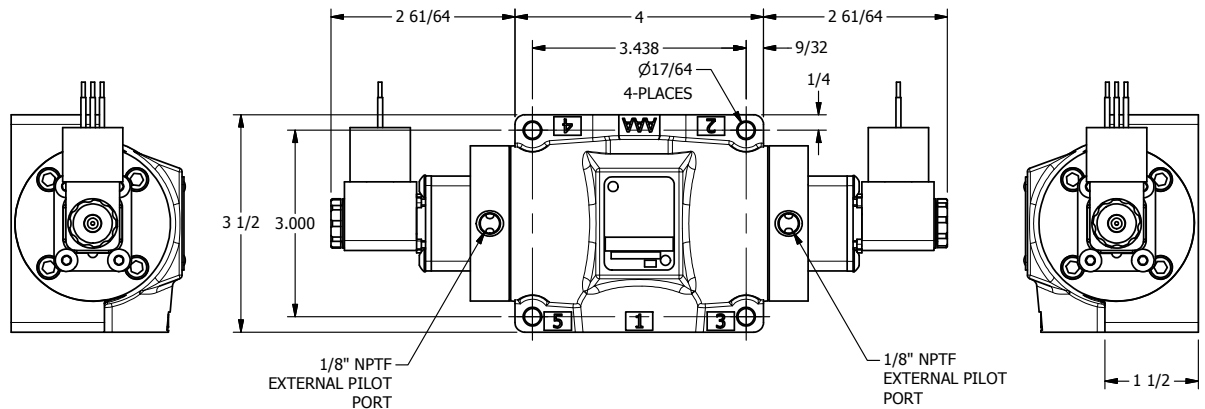

4

3

2

1

AAA PRODUCTS INTERNATIONAL
7114 Harry Hines Blvd
Dallas, TX 75235

TITLE: 1/2" SUBPLATE, DBL SOL, 3 POS,
SPR CTR, SOL SHFT, REGEN CTR SPL,
MOLD-OVER, EXT PILOT

DRAWING NO.:
DIM_ESY4PDJZ

THE INFORMATION CONTAINED WITHIN THIS DOCUMENT IS PROPRIETARY TO AAA PRODUCTS AND MAY NOT BE DISCLOSED WITHOUT PRIOR WRITTEN CONSENT