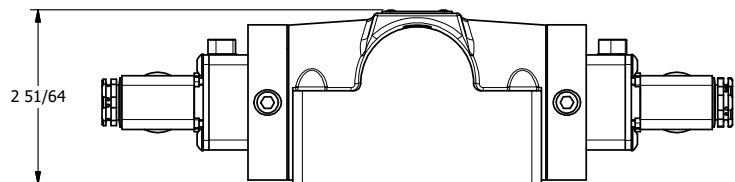

4

3

2

1

AAA
PRODUCTS
INTERNATIONAL

**AAA PRODUCTS
INTERNATIONAL**
7114 Harry Hines Blvd
Dallas, TX 75235

TITLE: 1/2" SUBPLATE, DBL SOL, 3 POS,
SPR CTR, SOL SHFT, REGEN CTR SPL,
MOLD-OVER, LCKNG OVRD, SIDE VENT