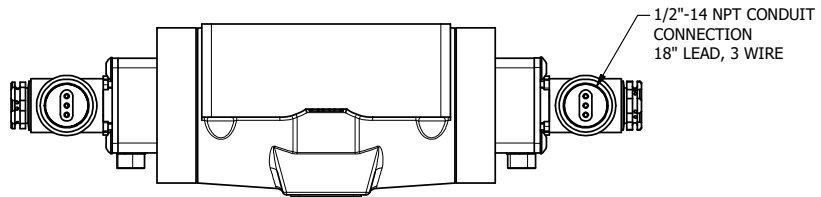

4

3

2

1

AAA
PRODUCTS
INTERNATIONAL

**AAA PRODUCTS
INTERNATIONAL**
7114 Harry Hines Blvd
Dallas, TX 75235

TITLE: 1/2" SUBPLATE, DBL SOL, 3 POS,
SPR CTR, SOL SHFT, REGEN CTR SPL,
MOLD-OVER, LCKNG OVRD, SIDE VENT