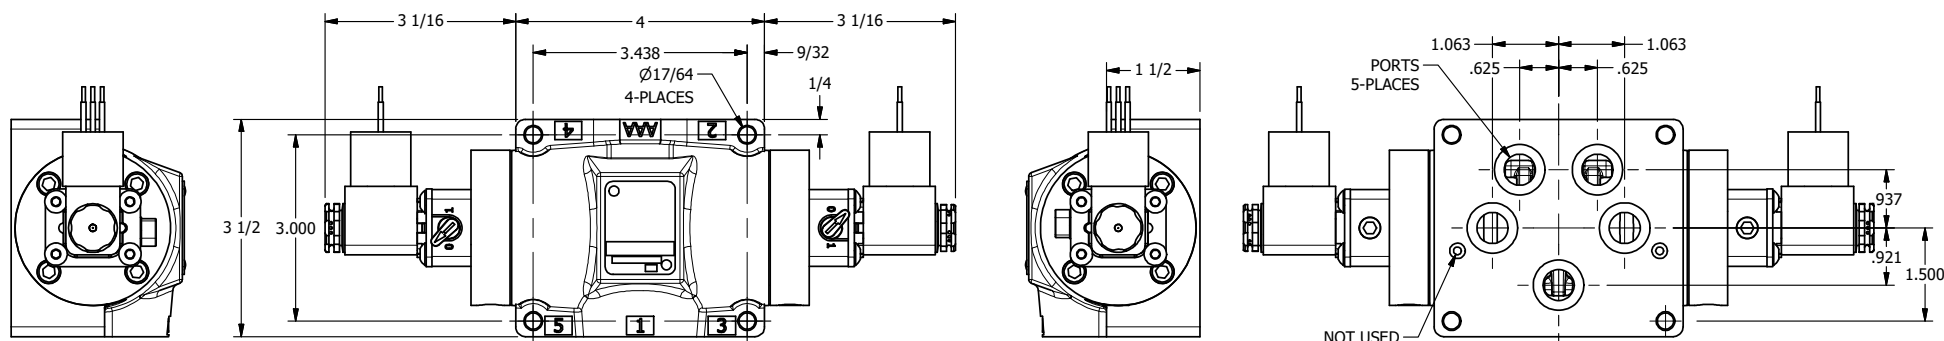

4

3

2

1

AAA
PRODUCTS
INTERNATIONAL

**AAA PRODUCTS
INTERNATIONAL**
7114 Harry Hines Blvd
Dallas, TX 75235

TITLE: 1/2" SUBPLATE, DBL SOL, 3 POS,
SPR CTR, SOL SHFT, REGEN CTR SPL,
MOLD-OVER, LCKNG OVRD, SIDE VENT