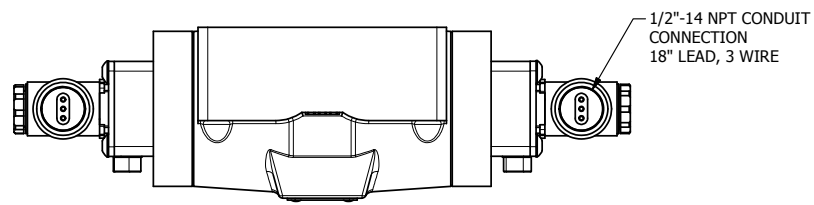

4

3

2

1

**AAA PRODUCTS INTERNATIONAL**  
7114 Harry Hines Blvd  
Dallas, TX 75235

TITLE: 1/2" SUBPLATE, DBL SOL, 3 POS,  
SPR CTR, SOL SHFT, REGEN CTR SPL,  
MOLD-OVER, LCKNG OVRD

DRAWING NO.:  
DIM\_ESY4PDJO