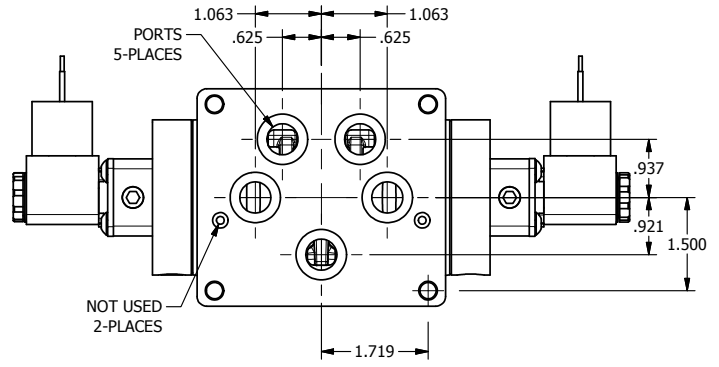

4

3

2

1

**AAA PRODUCTS INTERNATIONAL**  
7114 Harry Hines Blvd  
Dallas, TX 75235

TITLE: 1/2" SUBPLATE, DBL SOL, 3 POS,  
SPR CTR, SOL SHFT, REGEN CTR SPL,  
MOLD-OVER, LCKNG OVRD

DRAWING NO.:  
DIM\_ESY4PDJO