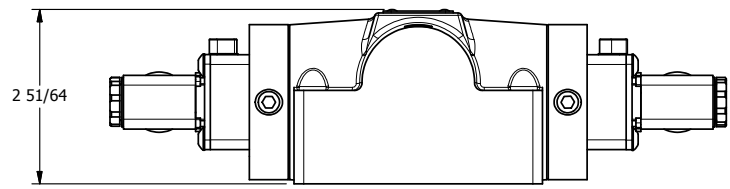

4

3

2

1

**AAA PRODUCTS INTERNATIONAL**  
7114 Harry Hines Blvd  
Dallas, TX 75235

TITLE: 1/2" SUBPLATE, DBL SOL, 3 POS,  
SPR CTR, SOL SHFT, REGEN CTR SPL,  
MOLD-OVER, LCKNG OVRD

DRAWING NO.:  
DIM\_ESY4PDJO