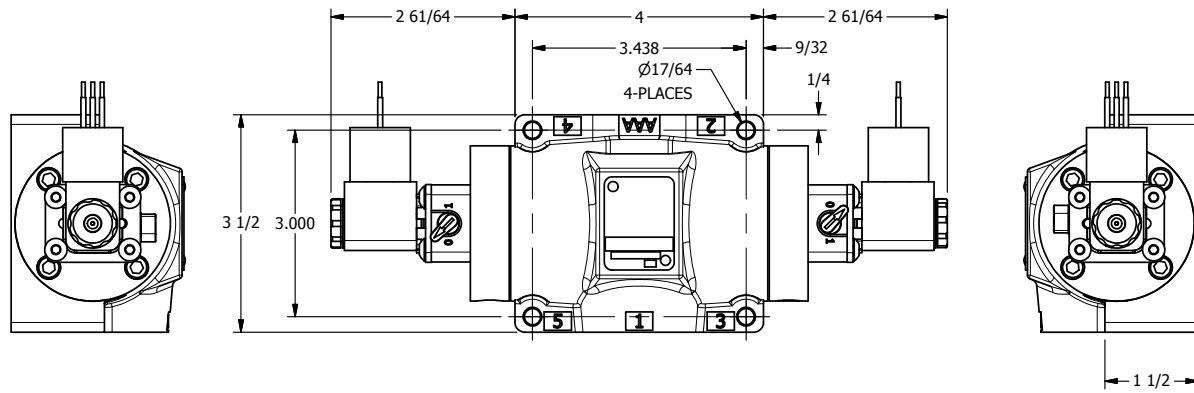

4

3

2

1

**AAA PRODUCTS INTERNATIONAL**  
7114 Harry Hines Blvd  
Dallas, TX 75235

TITLE: 1/2" SUBPLATE, DBL SOL, 3 POS,  
SPR CTR, SOL SHFT, REGEN CTR SPL,  
MOLD-OVER, LCKNG OVRD

DRAWING NO.:  
DIM\_ESY4PDJO