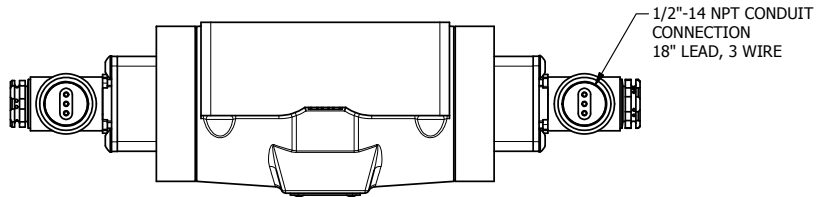

4

3

2

1

B

B

A

A

A

A

4

3

2

1

AAA
PRODUCTS
INTERNATIONAL

**AAA PRODUCTS
INTERNATIONAL**
7114 Harry Hines Blvd
Dallas, TX 75235

TITLE: 1/2" SUBPLATE, DBL SOL, 3 POS,
SPR CTR, SOL SHFT, REGEN CTR SPL,
MOLD-OVER, SIDE VENT

DRAWING NO.:
DIM_ESY4PDJC

THE INFORMATION CONTAINED WITHIN THIS DOCUMENT IS PROPRIETARY TO AAA PRODUCTS AND MAY NOT BE DISCLOSED WITHOUT PRIOR WRITTEN CONSENT