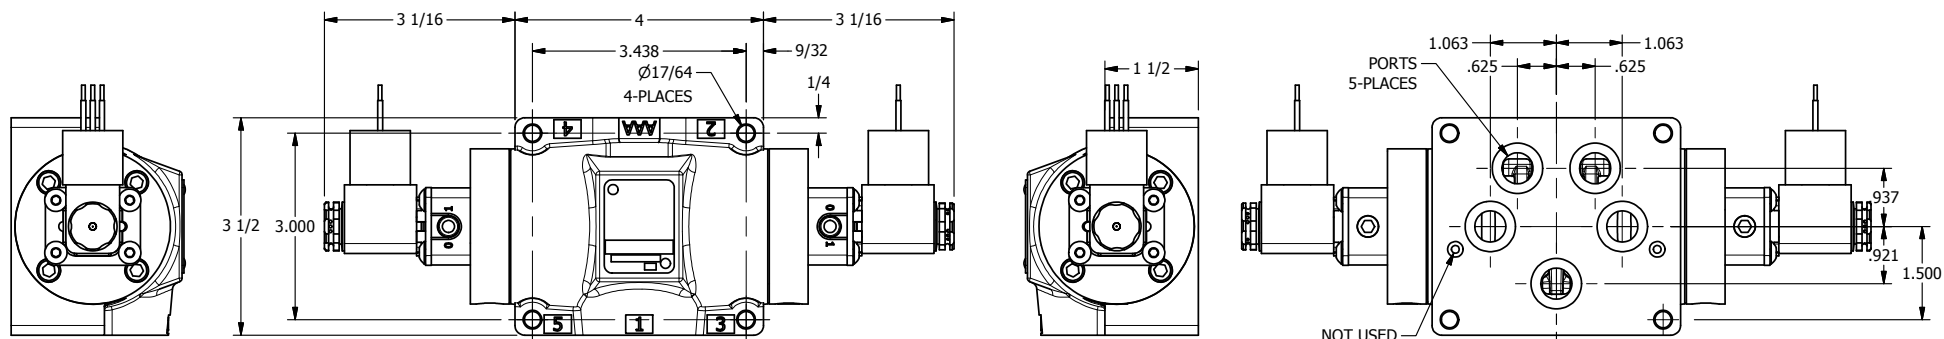

4

3

2

1

B

B

A

A

A

A

4

3

2

1

AAA
PRODUCTS
INTERNATIONAL

**AAA PRODUCTS
INTERNATIONAL**
7114 Harry Hines Blvd
Dallas, TX 75235

TITLE: 1/2" SUBPLATE, DBL SOL, 3 POS,
SPR CTR, SOL SHFT, REGEN CTR SPL,
MOLD-OVER, SIDE VENT

DRAWING NO.:
DIM_ESY4PDJC

THE INFORMATION CONTAINED WITHIN THIS DOCUMENT IS PROPRIETARY TO AAA PRODUCTS AND MAY NOT BE DISCLOSED WITHOUT PRIOR WRITTEN CONSENT