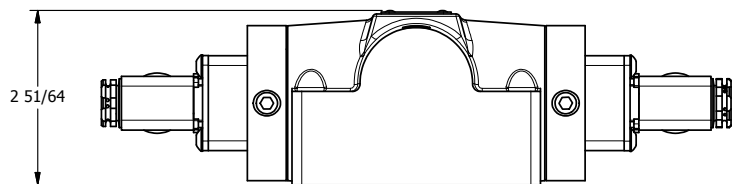

4

3

2

1

B

B

A

A

A

A

4

3

2

1

AAA
PRODUCTS
INTERNATIONAL

**AAA PRODUCTS
INTERNATIONAL**
7114 Harry Hines Blvd
Dallas, TX 75235

TITLE: 1/2" SUBPLATE, DBL SOL, 3 POS,
SPR CTR, SOL SHFT, REGEN CTR SPL,
MOLD-OVER, SIDE VENT

DRAWING NO.:
DIM_ESY4PDJC

THE INFORMATION CONTAINED WITHIN THIS DOCUMENT IS PROPRIETARY TO AAA PRODUCTS AND MAY NOT BE DISCLOSED WITHOUT PRIOR WRITTEN CONSENT