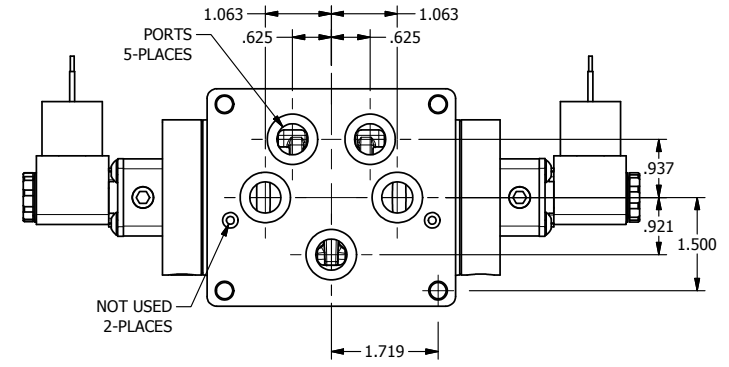

4

3

2

1

AAA
PRODUCTS
INTERNATIONAL

AAA PRODUCTS INTERNATIONAL
7114 Harry Hines Blvd
Dallas, TX 75235

TITLE: 1/2" SUBPLATE, DBL SOL, 3 POS,
SPR CTR, SOL SHFT, REGEN CTR SPL,
MOLD-OVER

DRAWING NO.:
DIM_ESY4PDJ