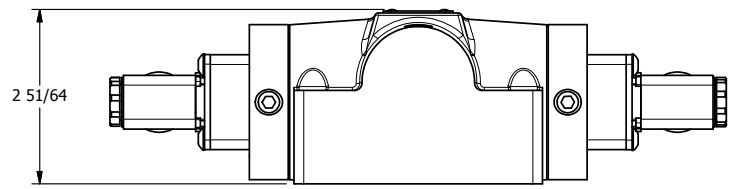

4

3

2

1

AAA
PRODUCTS
INTERNATIONAL

AAA PRODUCTS INTERNATIONAL
7114 Harry Hines Blvd
Dallas, TX 75235

TITLE: 1/2" SUBPLATE, DBL SOL, 3 POS,
SPR CTR, SOL SHFT, REGEN CTR SPL,
MOLD-OVER

DRAWING NO.:
DIM_ESY4PDJ