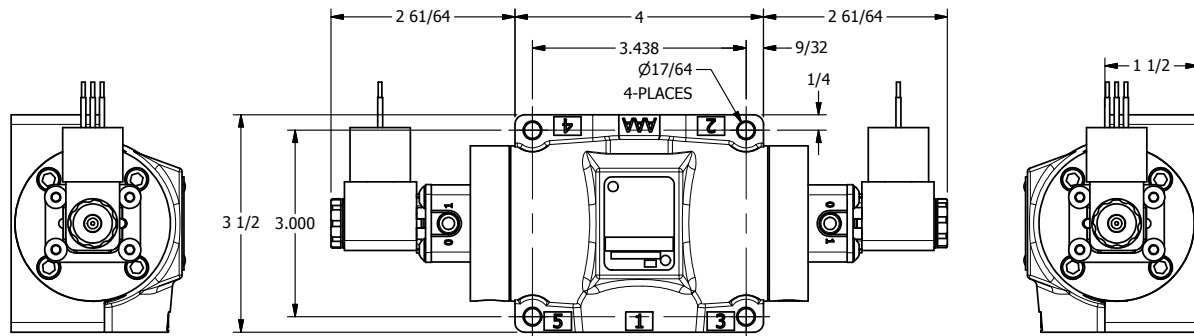

4

3

2

1

AAA
PRODUCTS
INTERNATIONAL

AAA PRODUCTS INTERNATIONAL
7114 Harry Hines Blvd
Dallas, TX 75235

TITLE: 1/2" SUBPLATE, DBL SOL, 3 POS,
SPR CTR, SOL SHFT, REGEN CTR SPL,
MOLD-OVER

DRAWING NO.:
DIM_ESY4PDJ