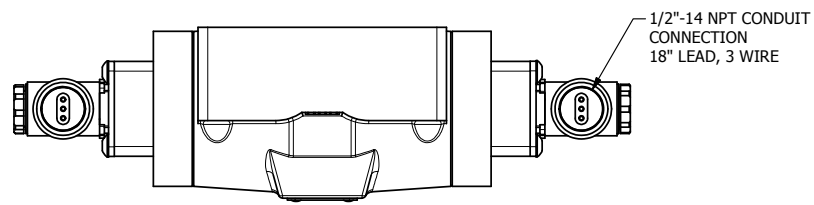

4

3

2

1

AAA
PRODUCTS
INTERNATIONAL

AAA PRODUCTS INTERNATIONAL
7114 Harry Hines Blvd
Dallas, TX 75235

TITLE: 1/2" SUBPLATE, DBL SOL, 3 POS,
SPR CTR, SOL SHFT, REGEN CTR SPL,
MOLD-OVER

DRAWING NO.:
DIM_ESY4PDJ