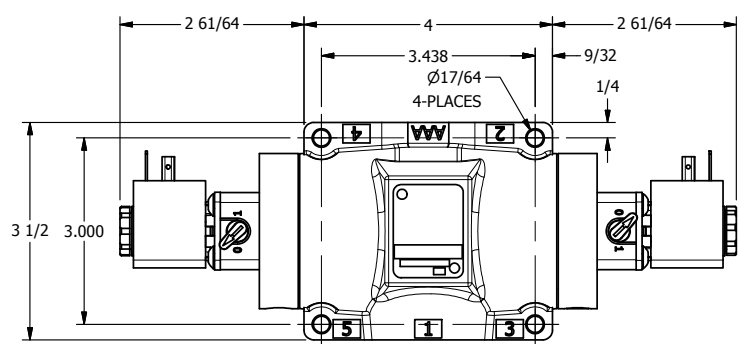

4

3

2

1

**AAA**  
PRODUCTS  
INTERNATIONAL

**AAA PRODUCTS INTERNATIONAL**  
7114 Harry Hines Blvd  
Dallas, TX 75235

TITLE:  $\frac{1}{2}$ " SUBPLATE, DBL SOL, 3 POS,  
SPR CTR, SOL SHFT, REGEN CTR SPL,  
HIGH TEMP, LCKNG OVRD

DRAWING NO.:  
DIM\_ESY4PDHO

THE INFORMATION CONTAINED WITHIN THIS DOCUMENT IS PROPRIETARY TO AAA PRODUCTS AND MAY NOT BE DISCLOSED WITHOUT PRIOR WRITTEN CONSENT

4

3

2

1