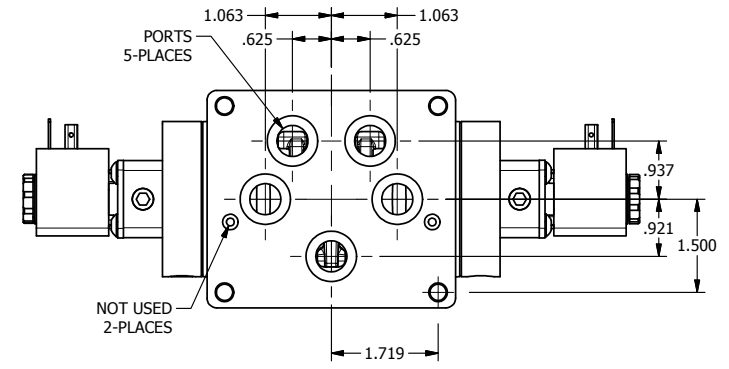

4

3

2

1

**AAA**  
PRODUCTS  
INTERNATIONAL

**AAA PRODUCTS INTERNATIONAL**  
7114 Harry Hines Blvd  
Dallas, TX 75235

TITLE:  $\frac{1}{2}$ " SUBPLATE, DBL SOL, 3 POS,  
SPR CTR, SOL SHFT, REGEN CTR SPL,  
HIGH TEMP, LCKNG OVRD

DRAWING NO.:  
DIM\_ESY4PDHO

THE INFORMATION CONTAINED WITHIN THIS DOCUMENT IS PROPRIETARY TO AAA PRODUCTS AND MAY NOT BE DISCLOSED WITHOUT PRIOR WRITTEN CONSENT

4

3

2

1