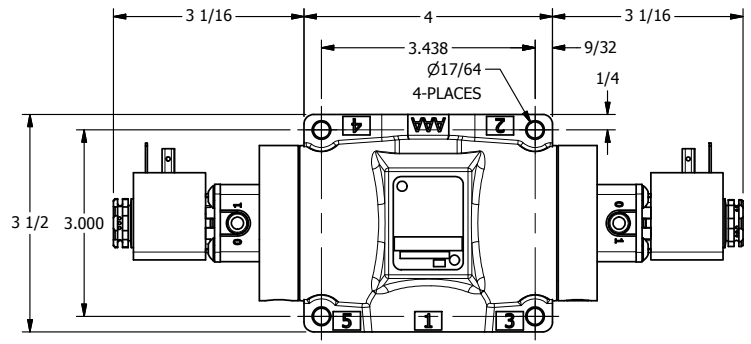

4

3

2

1

AAA
PRODUCTS
INTERNATIONAL

AAA PRODUCTS INTERNATIONAL
7114 Harry Hines Blvd
Dallas, TX 75235

TITLE: 1/2" SUBPLATE, DBL SOL, 3 POS,
SPR CTR, SOL SHFT, REGEN CTR SPL
HIGH TEMP, SIDE VENT

DRAWING NO.:
DIM_ESY4PDHC