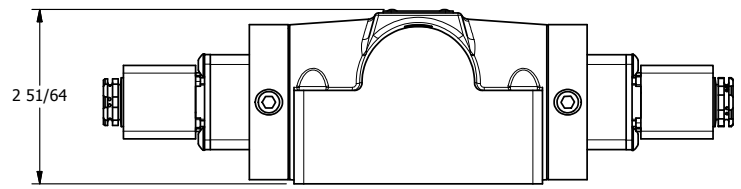

4

3

2

1

AAA
PRODUCTS
INTERNATIONAL

AAA PRODUCTS INTERNATIONAL
7114 Harry Hines Blvd
Dallas, TX 75235

TITLE: 1/2" SUBPLATE, DBL SOL, 3 POS,
SPR CTR, SOL SHFT, REGEN CTR SPL
HIGH TEMP, SIDE VENT

DRAWING NO.:
DIM_ESY4PDHC