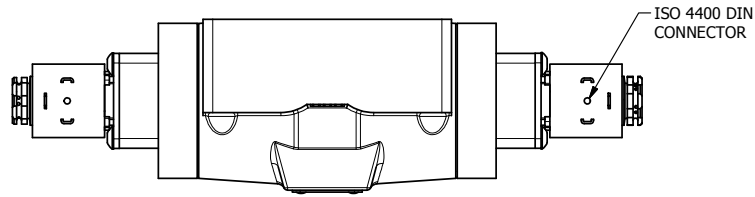

4

3

2

1

AAA
PRODUCTS
INTERNATIONAL

AAA PRODUCTS INTERNATIONAL
7114 Harry Hines Blvd
Dallas, TX 75235

TITLE: 1/2" SUBPLATE, DBL SOL, 3 POS,
SPR CTR, SOL SHFT, REGEN CTR SPL
HIGH TEMP, SIDE VENT

DRAWING NO.:
DIM_ESY4PDHC