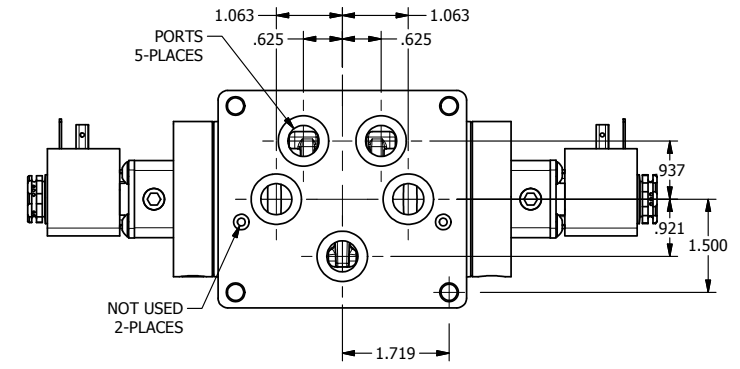

4

3

2

1

AAA
PRODUCTS
INTERNATIONAL

AAA PRODUCTS INTERNATIONAL
7114 Harry Hines Blvd
Dallas, TX 75235

TITLE: 1/2" SUBPLATE, DBL SOL, 3 POS,
SPR CTR, SOL SHFT, REGEN CTR SPL
HIGH TEMP, SIDE VENT

DRAWING NO.:
DIM_ESY4PDHC