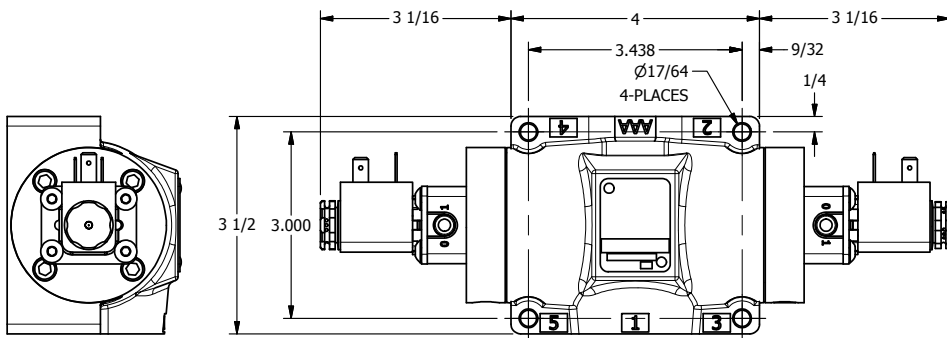

4

3

2

1

B

B

A

A

A

A

4

3

2

1

AAA
PRODUCTS
INTERNATIONAL

**AAA PRODUCTS
INTERNATIONAL**
7114 Harry Hines Blvd
Dallas, TX 75235

TITLE: 1/2" SUBPLATE, DBL SOL, 3 POS,
SPR CTR, SOL SHFT, REGEN CTR SPL,
SIDE VENT

DRAWING NO.:
DIM_ESY4PDC

THE INFORMATION CONTAINED WITHIN THIS DOCUMENT IS PROPRIETARY TO AAA PRODUCTS AND MAY NOT BE DISCLOSED WITHOUT PRIOR WRITTEN CONSENT