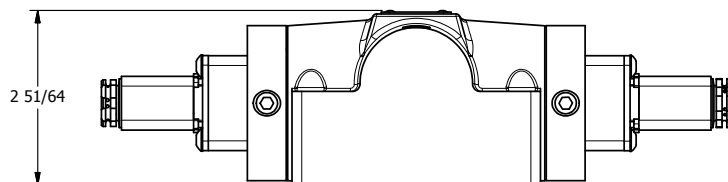

4

3

2

1

B

B

A

A

A

A

4

3

2

1

AAA
PRODUCTS
INTERNATIONAL

**AAA PRODUCTS
INTERNATIONAL**
7114 Harry Hines Blvd
Dallas, TX 75235

TITLE: 1/2" SUBPLATE, DBL SOL, 3 POS,
SPR CTR, SOL SHFT, REGEN CTR SPL,
SIDE VENT

DRAWING NO.:
DIM_ESY4PDC

THE INFORMATION CONTAINED WITHIN THIS DOCUMENT IS PROPRIETARY TO AAA PRODUCTS AND MAY NOT BE DISCLOSED WITHOUT PRIOR WRITTEN CONSENT