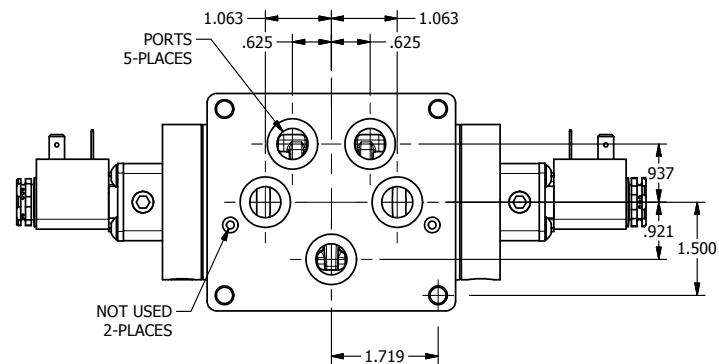

4

3

2

1

B

B

A

A

A

A

4

3

2

1

AAA
PRODUCTS
INTERNATIONAL

**AAA PRODUCTS
INTERNATIONAL**
7114 Harry Hines Blvd
Dallas, TX 75235

TITLE: 1/2" SUBPLATE, DBL SOL, 3 POS,
SPR CTR, SOL SHFT, REGEN CTR SPL,
SIDE VENT

DRAWING NO.:
DIM_ESY4PDC

THE INFORMATION CONTAINED WITHIN THIS DOCUMENT IS PROPRIETARY TO AAA PRODUCTS AND MAY NOT BE DISCLOSED WITHOUT PRIOR WRITTEN CONSENT