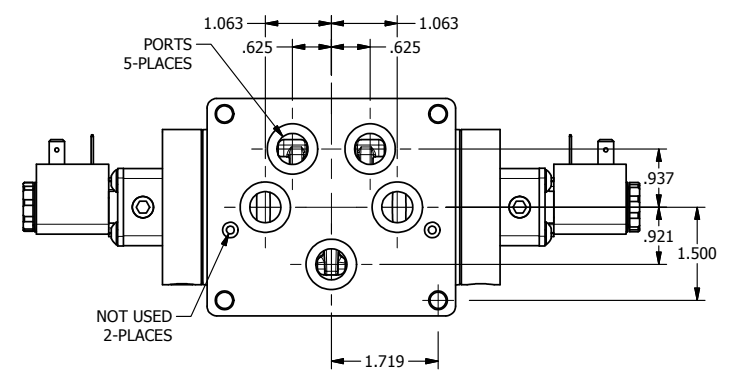

4

3

2

1

**AAA**  
PRODUCTS  
INTERNATIONAL

**AAA PRODUCTS  
INTERNATIONAL**  
7114 Harry Hines Blvd  
Dallas, TX 75235

TITLE: 1/2" SUBPLATE, DBL SOL, 3 POS,  
SPR CTR, SOL SHFT, REGEN CTR SPL

DRAWING NO.:  
DIM\_ESY4PD