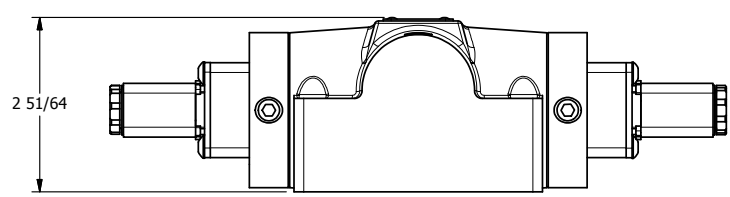

4

3

2

1

**AAA**  
PRODUCTS  
INTERNATIONAL

**AAA PRODUCTS  
INTERNATIONAL**  
7114 Harry Hines Blvd  
Dallas, TX 75235

TITLE: 1/2" SUBPLATE, DBL SOL, 3 POS,  
SPR CTR, SOL SHFT, REGEN CTR SPL

DRAWING NO.:  
DIM\_ESY4PD