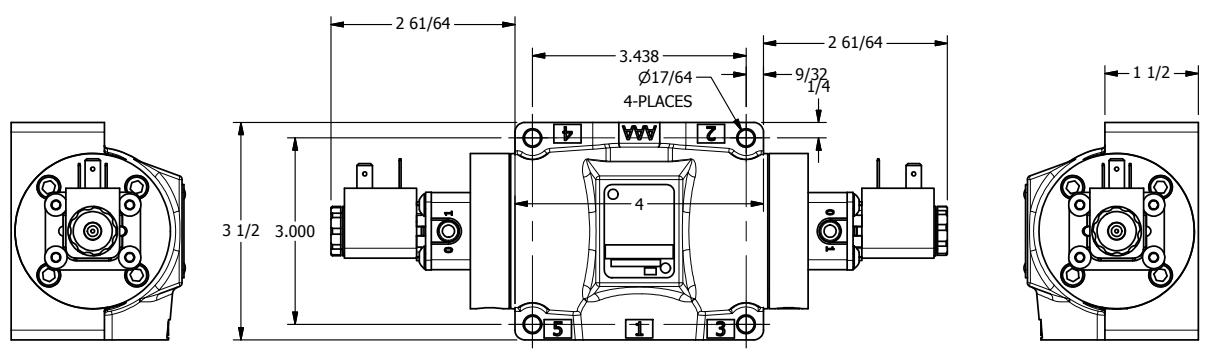

4

3

2

1

**AAA**  
PRODUCTS  
INTERNATIONAL

**AAA PRODUCTS  
INTERNATIONAL**  
7114 Harry Hines Blvd  
Dallas, TX 75235

TITLE: 1/2" SUBPLATE, DBL SOL, 3 POS,  
SPR CTR, SOL SHFT, REGEN CTR SPL

DRAWING NO.:  
DIM\_ESY4PD