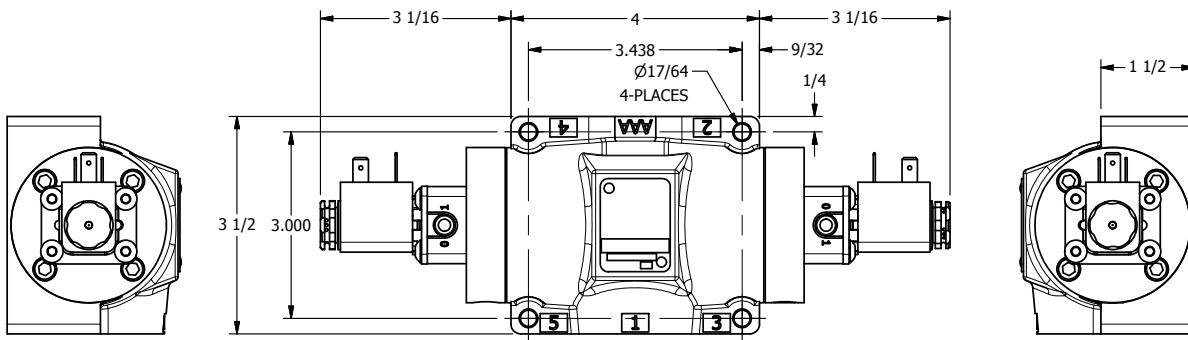

4

3

2

1

B

B

A

A

A

A

4

3

2

1

AAA
PRODUCTS
INTERNATIONAL

**AAA PRODUCTS
INTERNATIONAL**
7114 Harry Hines Blvd
Dallas, TX 75235

TITLE: 1/2" SUBPLATE, DBL SOL, 3 POS,
SPR CTR, SOL SHFT, CLSD CTR SPL,
SIDE VENT

DRAWING NO.:
DIM_ESY4PC

THE INFORMATION CONTAINED WITHIN THIS DOCUMENT IS PROPRIETARY TO AAA PRODUCTS AND MAY NOT BE DISCLOSED WITHOUT PRIOR WRITTEN CONSENT