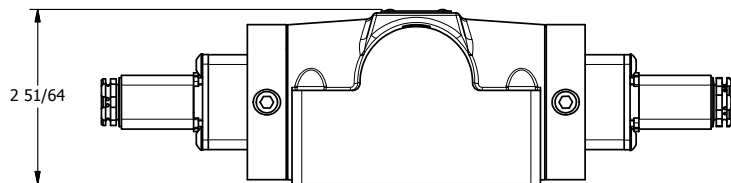

4

3

2

1

B

B

A

A

A

A

4

3

2

1

AAA
PRODUCTS
INTERNATIONAL

**AAA PRODUCTS
INTERNATIONAL**
7114 Harry Hines Blvd
Dallas, TX 75235

TITLE: 1/2" SUBPLATE, DBL SOL, 3 POS,
SPR CTR, SOL SHFT, CLSD CTR SPL,
SIDE VENT

DRAWING NO.:
DIM_ESY4PC

THE INFORMATION CONTAINED WITHIN THIS DOCUMENT IS PROPRIETARY TO AAA PRODUCTS AND MAY NOT BE DISCLOSED WITHOUT PRIOR WRITTEN CONSENT