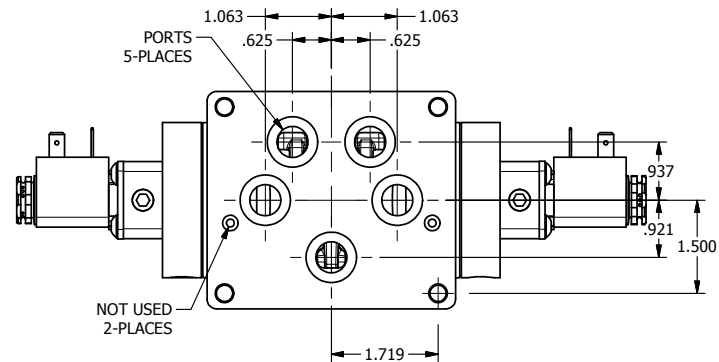

4

3

2

1

B

B

A

A

A

A

4

3

2

1

AAA
PRODUCTS
INTERNATIONAL

**AAA PRODUCTS
INTERNATIONAL**
7114 Harry Hines Blvd
Dallas, TX 75235

TITLE: 1/2" SUBPLATE, DBL SOL, 3 POS,
SPR CTR, SOL SHFT, CLSD CTR SPL,
SIDE VENT

DRAWING NO.:
DIM_ESY4PC

THE INFORMATION CONTAINED WITHIN THIS DOCUMENT IS PROPRIETARY TO AAA PRODUCTS AND MAY NOT BE DISCLOSED WITHOUT PRIOR WRITTEN CONSENT