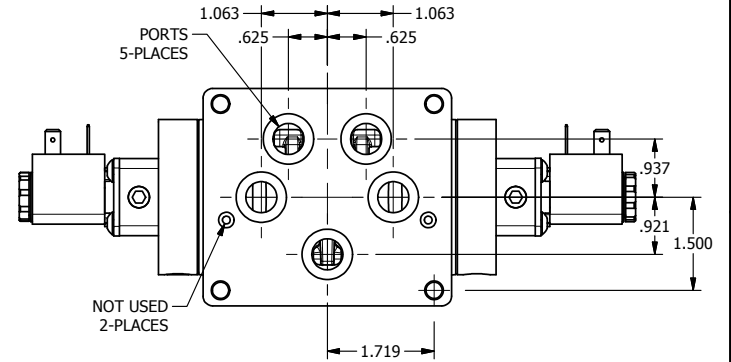

4

3

2

1

**AAA**  
PRODUCTS  
INTERNATIONAL

**AAA PRODUCTS  
INTERNATIONAL**  
7114 Harry Hines Blvd  
Dallas, TX 75235

TITLE: 1/2" SUBPLATE, DBL SOL, 3 POS,  
SPR CTR, SOL SHFT, CLSD CTR SPL

DRAWING NO.:  
DIM\_ESY4P