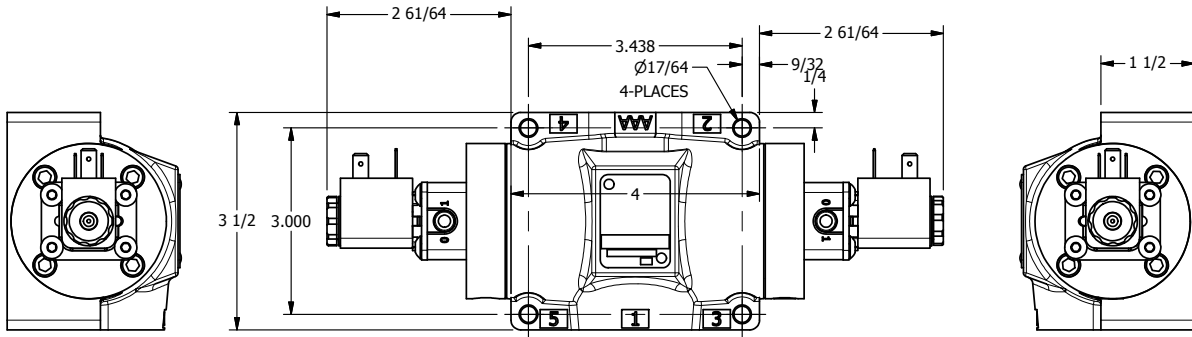

4

3

2

1

**AAA**  
PRODUCTS  
INTERNATIONAL

**AAA PRODUCTS  
INTERNATIONAL**  
7114 Harry Hines Blvd  
Dallas, TX 75235

TITLE: 1/2" SUBPLATE, DBL SOL, 3 POS,  
SPR CTR, SOL SHFT, CLSD CTR SPL

DRAWING NO.:  
DIM\_ESY4P