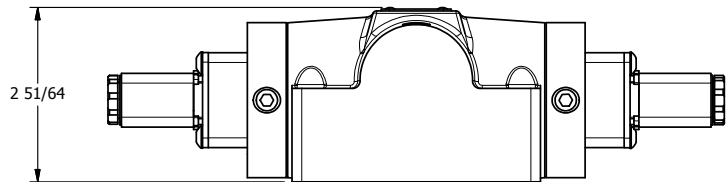

4

3

2

1

**AAA**  
PRODUCTS  
INTERNATIONAL

**AAA PRODUCTS  
INTERNATIONAL**  
7114 Harry Hines Blvd  
Dallas, TX 75235

TITLE: 1/2" SUBPLATE, DBL SOL, 3 POS,  
SPR CTR, SOL SHFT, CLSD CTR SPL

DRAWING NO.:  
DIM\_ESY4P