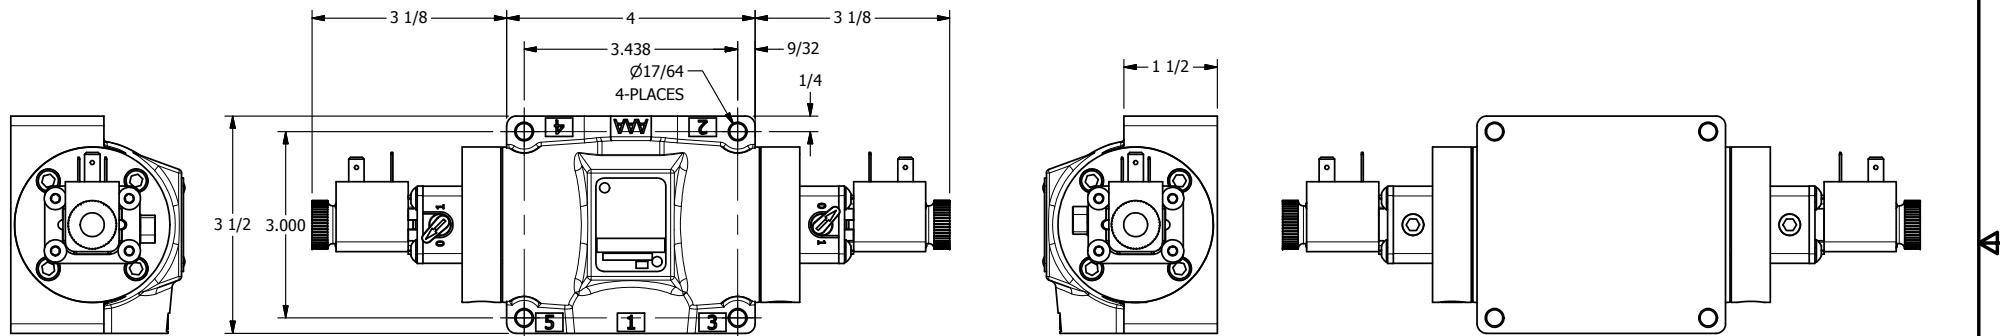

4

3

2

1

**AAA**  
PRODUCTS  
INTERNATIONAL

**AAA PRODUCTS  
INTERNATIONAL**  
7114 Harry Hines Blvd  
Dallas, TX 75235

TITLE 1/2" SIDE PORT, DBL SOL, 3 POS,  
SPR CTR, SOL SHFT, CLSD CTR SPL,  
LCKNG OVRD, DUST EXCLDR