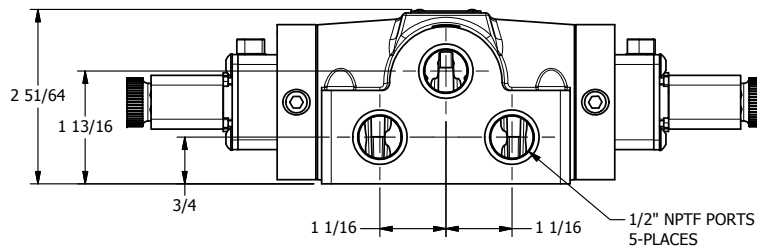

4

3

2

1

**AAA**  
PRODUCTS  
INTERNATIONAL

**AAA PRODUCTS  
INTERNATIONAL**  
7114 Harry Hines Blvd  
Dallas, TX 75235

TITLE 1/2" SIDE PORT, DBL SOL, 3 POS,  
SPR CTR, SOL SHFT, CLSD CTR SPL,  
LCKNG OVRD, DUST EXCLDR