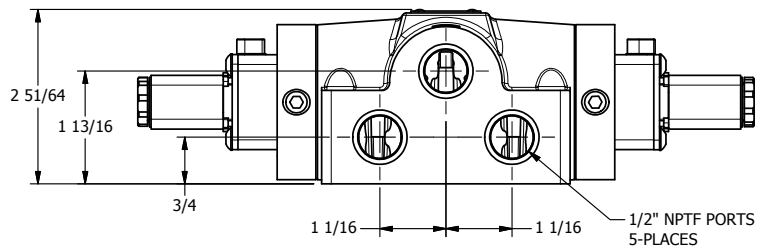

4

3

2

1

AAA
PRODUCTS
INTERNATIONAL

**AAA PRODUCTS
INTERNATIONAL**
7114 Harry Hines Blvd
Dallas, TX 75235

TITLE: 1/2" SIDE PORT, DBL SOL, 3 POS,
SPR CTR, SOL SHFT, CLSD CTR SPL,
LCKNG OVRD

DRAWING NO.:
DIM_ESY40