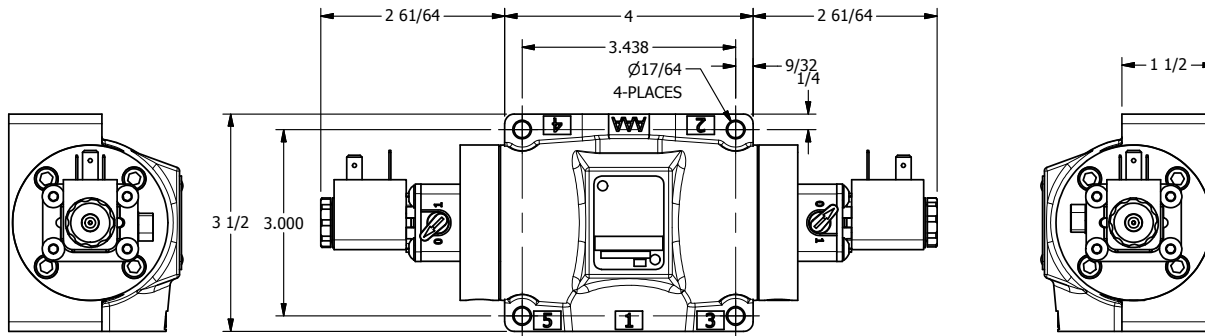

4

3

2

1

AAA
PRODUCTS
INTERNATIONAL

**AAA PRODUCTS
INTERNATIONAL**
7114 Harry Hines Blvd
Dallas, TX 75235

TITLE: 1/2" SIDE PORT, DBL SOL, 3 POS,
SPR CTR, SOL SHFT, CLSD CTR SPL,
LCKNG OVRD

DRAWING NO.:
DIM_ESY40