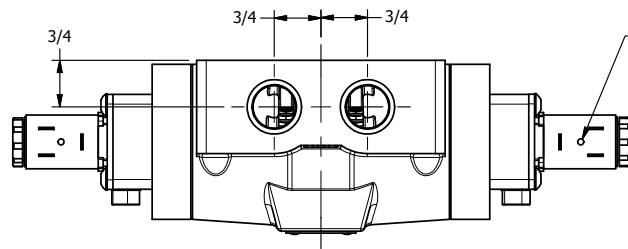

4

3

2

1

AAA
PRODUCTS
INTERNATIONAL

**AAA PRODUCTS
INTERNATIONAL**
7114 Harry Hines Blvd
Dallas, TX 75235

TITLE: 1/2" SIDE PORT, DBL SOL, 3 POS,
SPR CTR, SOL SHFT, CLSD CTR SPL,
LCKNG OVRD

DRAWING NO.:
DIM_ESY40