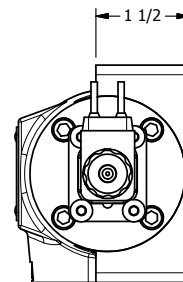

4

3

2

1

AAA
PRODUCTS
INTERNATIONAL

**AAA PRODUCTS
INTERNATIONAL**
7114 Harry Hines Blvd
Dallas, TX 75235

TITLE 1/2" SIDE PORT, DBL SOL, 3 POS,
SPR CTR, SOL SHFT, CLSD CTR SPL,
FLYING LEAD, EXT PILOT

DRAWING NO.:
DIM_ESY4MZ