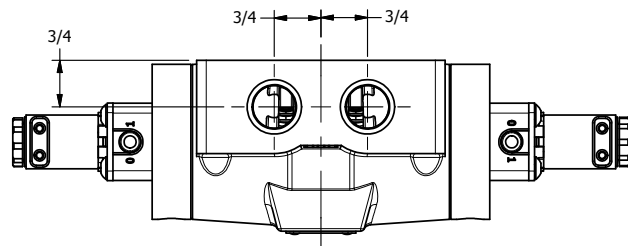

4

3

2

1

AAA
PRODUCTS
INTERNATIONAL

**AAA PRODUCTS
INTERNATIONAL**
7114 Harry Hines Blvd
Dallas, TX 75235

TITLE 1/2" SIDE PORT, DBL SOL, 3 POS,
SPR CTR, SOL SHFT, CLSD CTR SPL,
FLYING LEAD, EXT PILOT

DRAWING NO.:
DIM_ESY4MZ