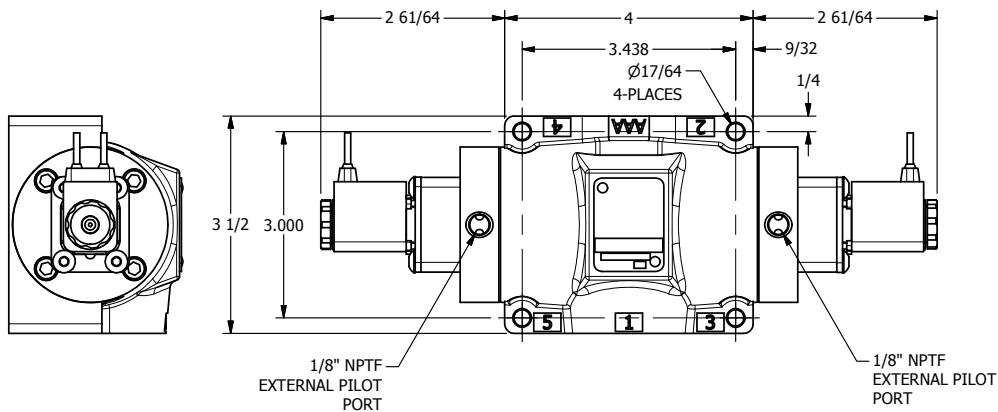

4

3

2

1

AAA
PRODUCTS
INTERNATIONAL

**AAA PRODUCTS
INTERNATIONAL**
7114 Harry Hines Blvd
Dallas, TX 75235

TITLE 1/2" SIDE PORT, DBL SOL, 3 POS,
SPR CTR, SOL SHFT, CLSD CTR SPL,
FLYING LEAD, EXT PILOT

DRAWING NO.:
DIM_ESY4MZ