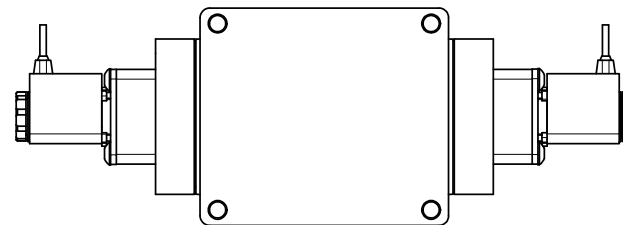

4

3

2

1

AAA
PRODUCTS
INTERNATIONAL

**AAA PRODUCTS
INTERNATIONAL**
7114 Harry Hines Blvd
Dallas, TX 75235

TITLE 1/2" SIDE PORT, DBL SOL, 3 POS,
SPR CTR, SOL SHFT, CLSD CTR SPL,
FLYING LEAD, EXT PILOT

DRAWING NO.:
DIM_ESY4MZ