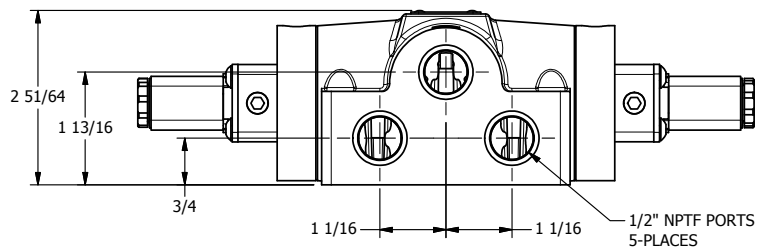

4

3

2

1

AAA
PRODUCTS
INTERNATIONAL

**AAA PRODUCTS
INTERNATIONAL**
7114 Harry Hines Blvd
Dallas, TX 75235

TITLE 1/2" SIDE PORT, DBL SOL, 3 POS,
SPR CTR, SOL SHFT, CLSD CTR SPL,
FLYING LEAD, EXT PILOT

DRAWING NO.:
DIM_ESY4MZ