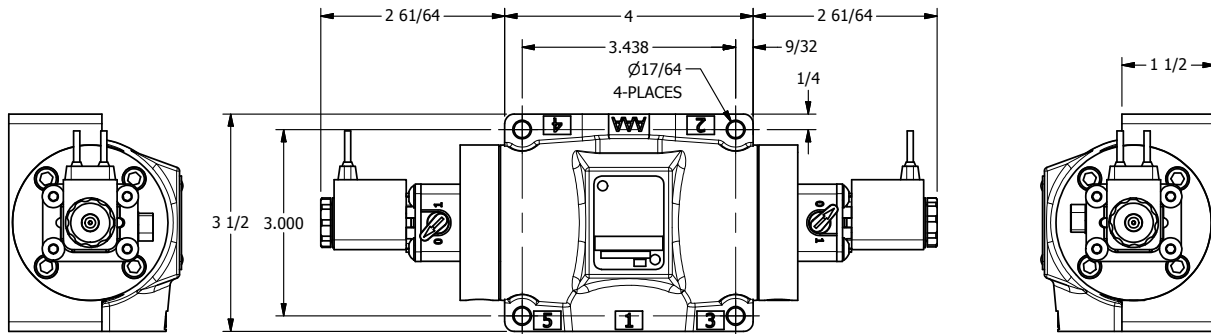

4

3

2

1

**AAA**  
PRODUCTS  
INTERNATIONAL

**AAA PRODUCTS  
INTERNATIONAL**  
7114 Harry Hines Blvd  
Dallas, TX 75235

TITLE: 1/2" SIDE PORT, DBL SOL, 3 POS,  
SPR CTR, SOL SHFT, CLSD CTR SPL,  
FLYING LEAD, LCKNG OVRD

DRAWING NO.:  
DIM\_ESY4MO

THE INFORMATION CONTAINED WITHIN THIS DOCUMENT IS PROPRIETARY TO AAA PRODUCTS AND MAY NOT BE DISCLOSED WITHOUT PRIOR WRITTEN CONSENT