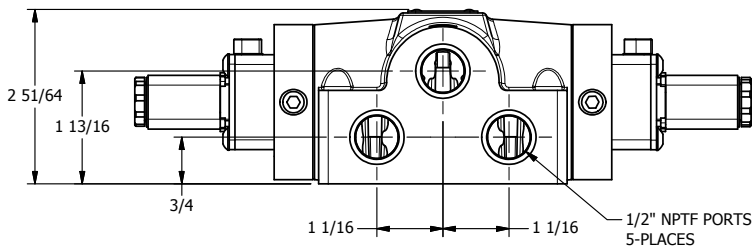

4

3

2

1

**AAA**  
PRODUCTS  
INTERNATIONAL

**AAA PRODUCTS  
INTERNATIONAL**  
7114 Harry Hines Blvd  
Dallas, TX 75235

TITLE: 1/2" SIDE PORT, DBL SOL, 3 POS,  
SPR CTR, SOL SHFT, CLSD CTR SPL,  
FLYING LEAD, LCKNG OVRD