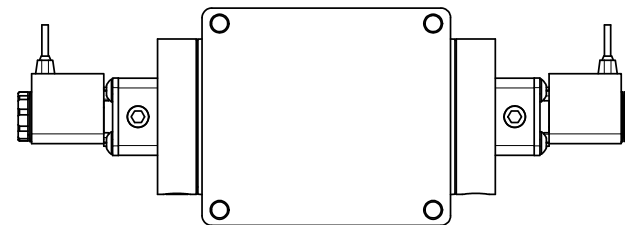

4

3

2

1

AAA
PRODUCTS
INTERNATIONAL

**AAA PRODUCTS
INTERNATIONAL**
7114 Harry Hines Blvd
Dallas, TX 75235

TITLE: 1/2" SIDE PORT, DBL SOL, 3 POS,
SPR CTR, SOL SHFT, CLSD CTR SPL,
FLYING LEAD

DRAWING NO.:
DIM_ESY4M