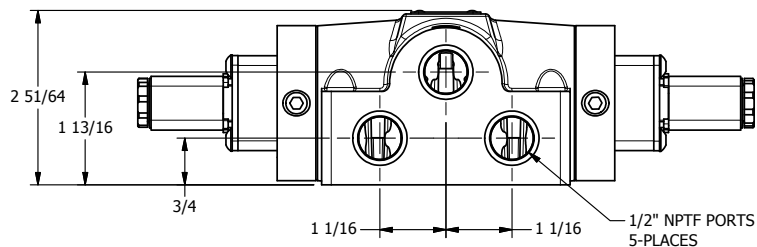

4

3

2

1

AAA
PRODUCTS
INTERNATIONAL

**AAA PRODUCTS
INTERNATIONAL**
7114 Harry Hines Blvd
Dallas, TX 75235

TITLE: 1/2" SIDE PORT, DBL SOL, 3 POS,
SPR CTR, SOL SHFT, CLSD CTR SPL,
FLYING LEAD

DRAWING NO.:
DIM_ESY4M