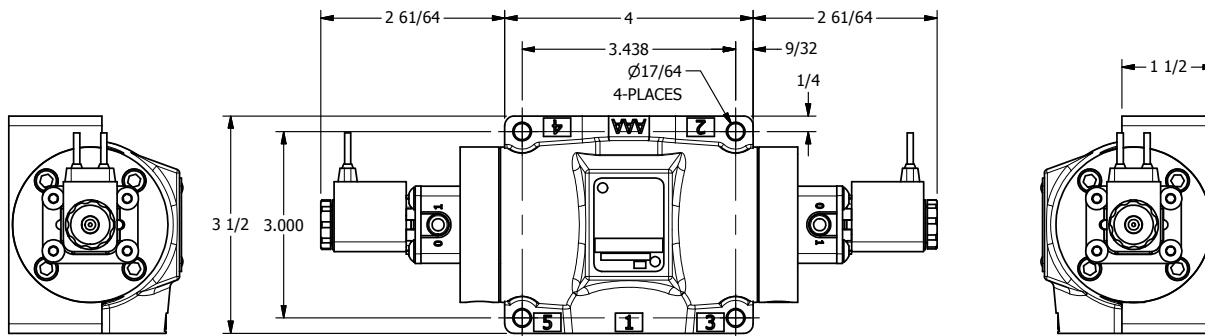

4

3

2

1

AAA
PRODUCTS
INTERNATIONAL

**AAA PRODUCTS
INTERNATIONAL**
7114 Harry Hines Blvd
Dallas, TX 75235

TITLE: 1/2" SIDE PORT, DBL SOL, 3 POS,
SPR CTR, SOL SHFT, CLSD CTR SPL,
FLYING LEAD

DRAWING NO.:
DIM_ESY4M