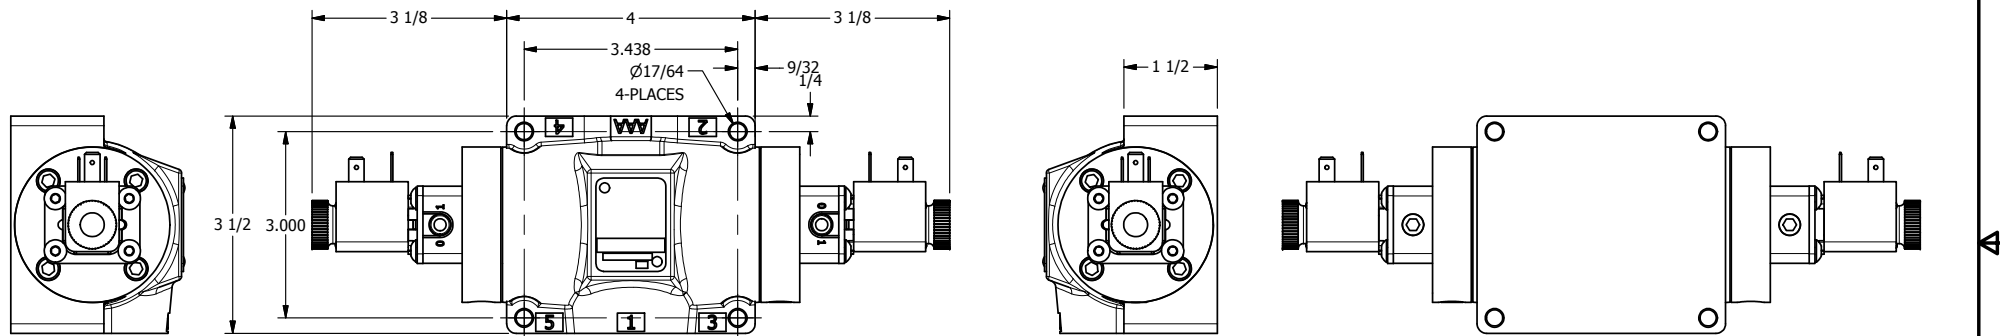

4

3

2

1

**AAA**  
PRODUCTS  
INTERNATIONAL

**AAA PRODUCTS  
INTERNATIONAL**  
7114 Harry Hines Blvd  
Dallas, TX 75235

TITLE: 1/2" SIDE PORT, DBL SOL, 3 POS,  
SPR CTR, SOL SHFT, CLSD CTR SPL,  
DUST EXCLDR