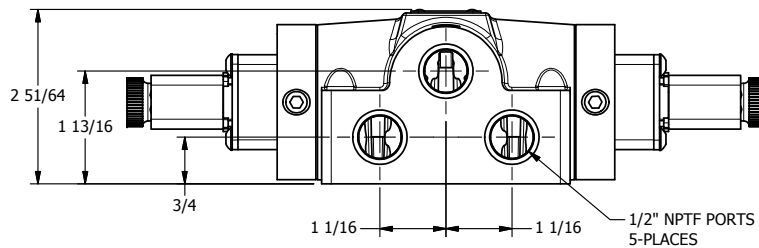

4

3

2

1

**AAA**  
PRODUCTS  
INTERNATIONAL

**AAA PRODUCTS  
INTERNATIONAL**  
7114 Harry Hines Blvd  
Dallas, TX 75235

TITLE: 1/2" SIDE PORT, DBL SOL, 3 POS,  
SPR CTR, SOL SHFT, CLSD CTR SPL,  
DUST EXCLDR

DRAWING NO.:  
DIM\_ESY4L

THE INFORMATION CONTAINED WITHIN THIS DOCUMENT IS PROPRIETARY TO AAA PRODUCTS AND MAY NOT BE DISCLOSED WITHOUT PRIOR WRITTEN CONSENT

4

3

2

1

B

B