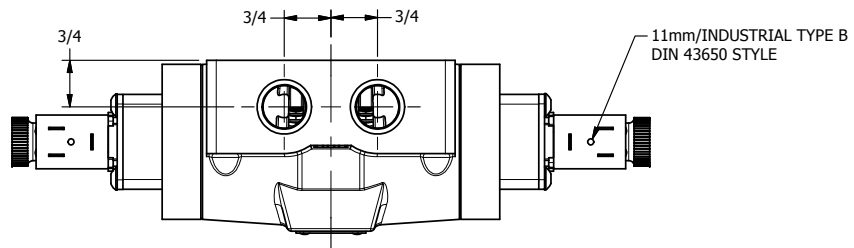

4

3

2

1

**AAA**  
PRODUCTS  
INTERNATIONAL

**AAA PRODUCTS  
INTERNATIONAL**  
7114 Harry Hines Blvd  
Dallas, TX 75235

TITLE: 1/2" SIDE PORT, DBL SOL, 3 POS,  
SPR CTR, SOL SHFT, CLSD CTR SPL,  
DUST EXCLDR

DRAWING NO.:  
DIM\_ESY4L

THE INFORMATION CONTAINED WITHIN THIS DOCUMENT IS PROPRIETARY TO AAA PRODUCTS AND MAY NOT BE DISCLOSED WITHOUT PRIOR WRITTEN CONSENT

4

3

2

1

B

B