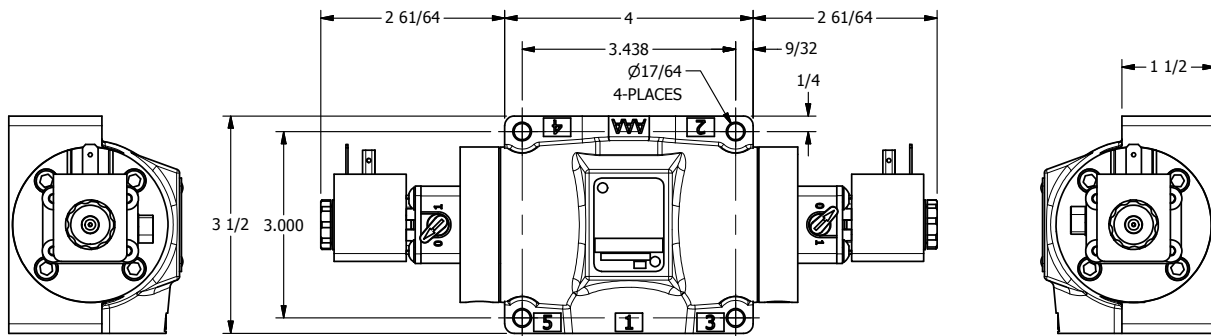

4

3

2

1

AAA
PRODUCTS
INTERNATIONAL

AAA PRODUCTS INTERNATIONAL
7114 Harry Hines Blvd
Dallas, TX 75235

TITLE: 1/2" SIDE PORT, DBL SOL, 3 POS,
SPR CTR, SOL SHFT, CLSD CTR SPL,
HIGH TEMP, LCKNG OVRD

DRAWING NO.:
DIM_ESY4HO