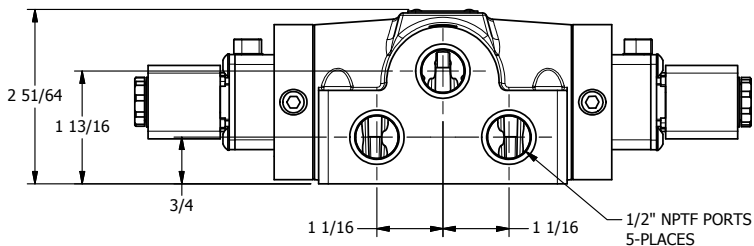

4

3

2

1

AAA
PRODUCTS
INTERNATIONAL

AAA PRODUCTS INTERNATIONAL
7114 Harry Hines Blvd
Dallas, TX 75235

TITLE: 1/2" SIDE PORT, DBL SOL, 3 POS,
SPR CTR, SOL SHFT, CLSD CTR SPL,
HIGH TEMP, LCKNG OVRD

DRAWING NO.:
DIM_ESY4HO