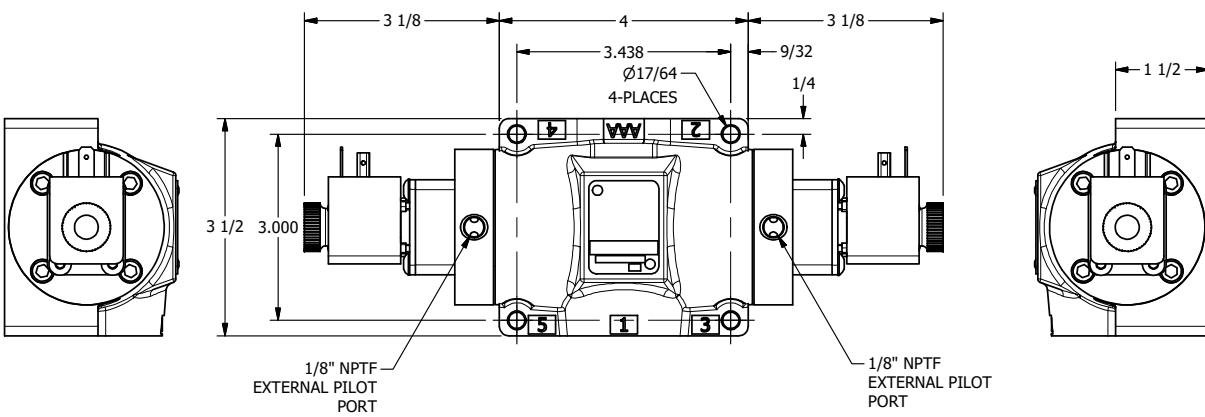

4

3

2

1

**AAA**  
PRODUCTS  
INTERNATIONAL

**AAA PRODUCTS INTERNATIONAL**  
7114 Harry Hines Blvd  
Dallas, TX 75235

TITLE: 1/2" SIDE PORT, DBL SOL, 3 POS,  
CLSD SPR CTR, H-TEMP COIL,  
DUST EXCLDR, EXT PILOT