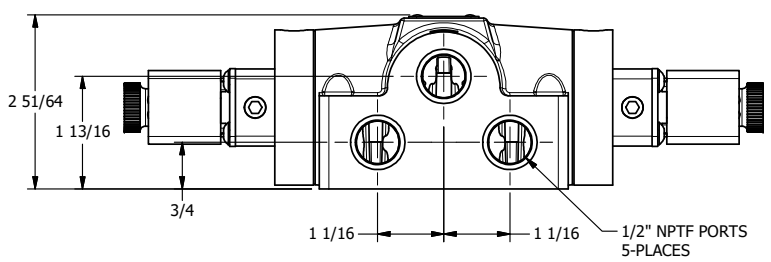

4

3

2

1

**AAA**  
PRODUCTS  
INTERNATIONAL

**AAA PRODUCTS INTERNATIONAL**  
7114 Harry Hines Blvd  
Dallas, TX 75235

TITLE: 1/2" SIDE PORT, DBL SOL, 3 POS,  
CLSD SPR CTR, H-TEMP COIL,  
DUST EXCLDR, EXT PILOT