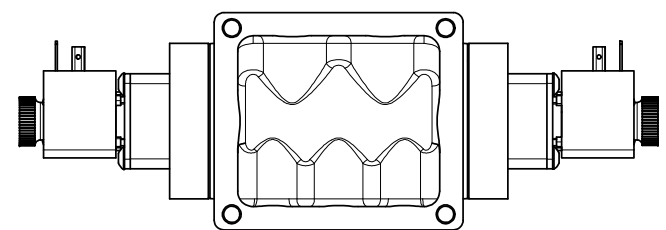

4

3

2

1

**AAA**  
PRODUCTS  
INTERNATIONAL

**AAA PRODUCTS INTERNATIONAL**  
7114 Harry Hines Blvd  
Dallas, TX 75235

TITLE: 1/2" SIDE PORT, DBL SOL, 3 POS,  
CLSD SPR CTR, H-TEMP COIL,  
DUST EXCLDR, EXT PILOT

DRAWING NO.:  
DIM\_ESY4HLZ

THE INFORMATION CONTAINED WITHIN THIS DOCUMENT IS PROPRIETARY TO AAA PRODUCTS AND MAY NOT BE DISCLOSED WITHOUT PRIOR WRITTEN CONSENT

4

3

2

B

B

A