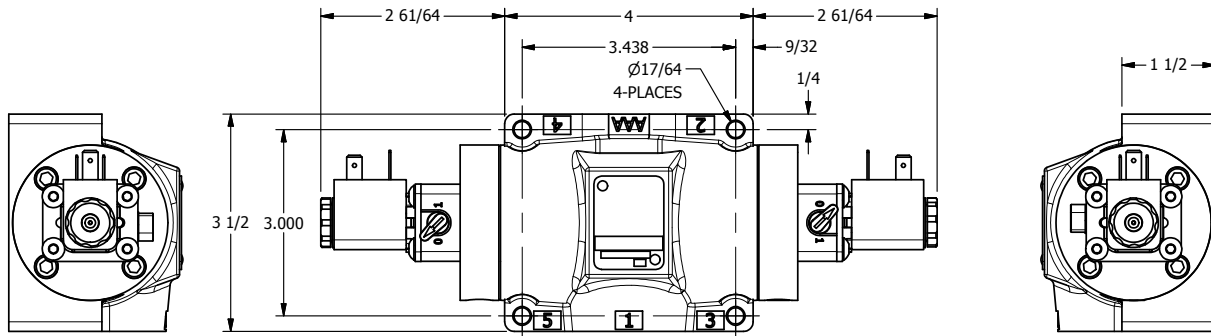

4

3

2

1

AAA
PRODUCTS
INTERNATIONAL

**AAA PRODUCTS
INTERNATIONAL**
7114 Harry Hines Blvd
Dallas, TX 75235

TITLE: 1/2" SIDE PORT, DBL SOL, 3 POS,
SPR CTR, SOL SHFT, FLOAT CTR SPL,
LCKNG OVRD

DRAWING NO.:
DIM_ESY4GO