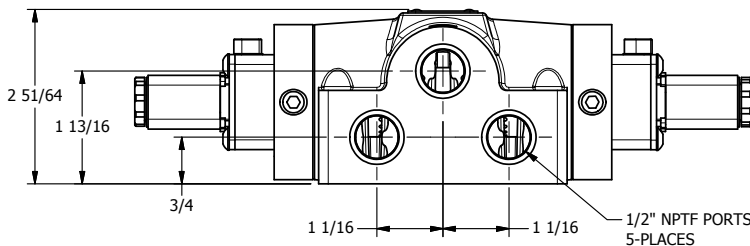

4

3

2

1

AAA
PRODUCTS
INTERNATIONAL

**AAA PRODUCTS
INTERNATIONAL**
7114 Harry Hines Blvd
Dallas, TX 75235

TITLE: 1/2" SIDE PORT, DBL SOL, 3 POS,
SPR CTR, SOL SHFT, FLOAT CTR SPL,
LCKNG OVRD

DRAWING NO.:
DIM_ESY4GO