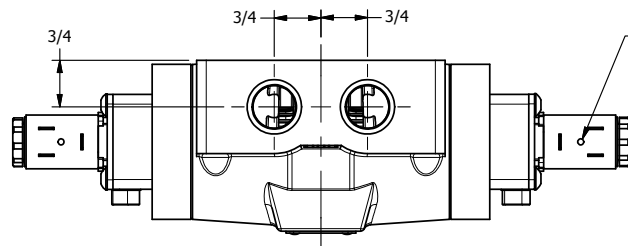

4

3

2

1

AAA
PRODUCTS
INTERNATIONAL

**AAA PRODUCTS
INTERNATIONAL**
7114 Harry Hines Blvd
Dallas, TX 75235

TITLE: 1/2" SIDE PORT, DBL SOL, 3 POS,
SPR CTR, SOL SHFT, FLOAT CTR SPL,
LCKNG OVRD

DRAWING NO.:
DIM_ESY4GO