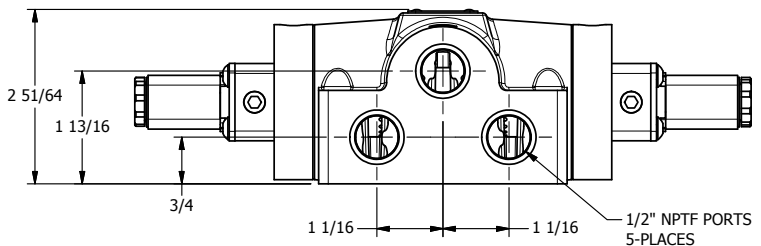

4

3

2

1

AAA
PRODUCTS
INTERNATIONAL

AAA PRODUCTS INTERNATIONAL
7114 Harry Hines Blvd
Dallas, TX 75235

TITLE: 1/2" SIDE PORT, DBL SOL, 3 POS,
SPR CTR, SOL SHFT, FLOAT CTR SPL,
FLYING LEAD, EXT PILOT

DRAWING NO.:
DIM_ESY4GMZ