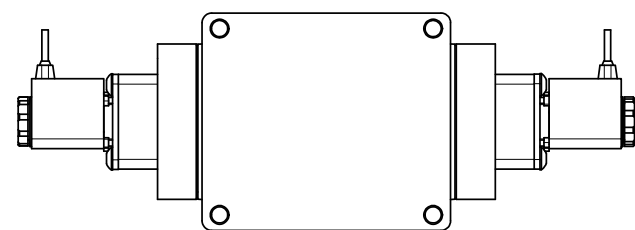

4

3

2

1

AAA
PRODUCTS
INTERNATIONAL

AAA PRODUCTS INTERNATIONAL
7114 Harry Hines Blvd
Dallas, TX 75235

TITLE: 1/2" SIDE PORT, DBL SOL, 3 POS,
SPR CTR, SOL SHFT, FLOAT CTR SPL,
FLYING LEAD, EXT PILOT

DRAWING NO.:
DIM_ESY4GMZ