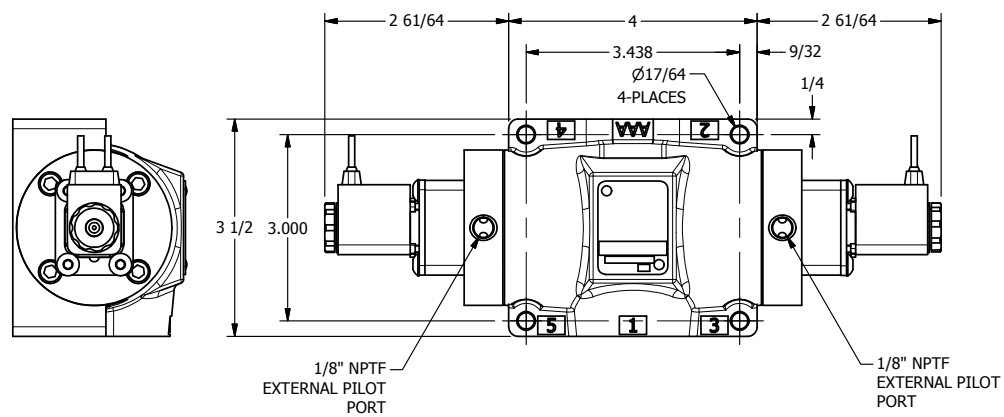

4

3

2

1

AAA
PRODUCTS
INTERNATIONAL

AAA PRODUCTS INTERNATIONAL
7114 Harry Hines Blvd
Dallas, TX 75235

TITLE: 1/2" SIDE PORT, DBL SOL, 3 POS,
SPR CTR, SOL SHFT, FLOAT CTR SPL,
FLYING LEAD, EXT PILOT

DRAWING NO.:
DIM_ESY4GMZ