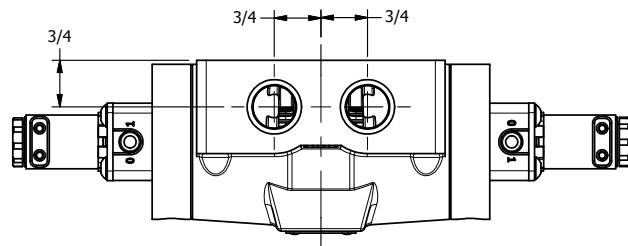

4

3

2

1

AAA
PRODUCTS
INTERNATIONAL

AAA PRODUCTS INTERNATIONAL
7114 Harry Hines Blvd
Dallas, TX 75235

TITLE: 1/2" SIDE PORT, DBL SOL, 3 POS,
SPR CTR, SOL SHFT, FLOAT CTR SPL,
FLYING LEAD, EXT PILOT

DRAWING NO.:
DIM_ESY4GMZ