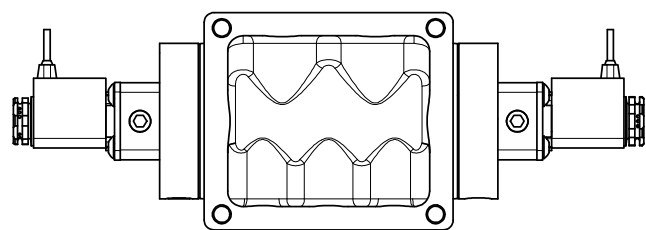

4

3

2

1

AAA
PRODUCTS
INTERNATIONAL

**AAA PRODUCTS
INTERNATIONAL**
7114 Harry Hines Blvd
Dallas, TX 75235

TITLE: 1/2" SIDE PORT, DBL SOL, 3 POS,
SPR CTR, FLOAT CTR SPL,
FLYING LEAD, LCKNG OVRD, SIDE VENT

DRAWING NO.:
DIM_ESY4GMOC