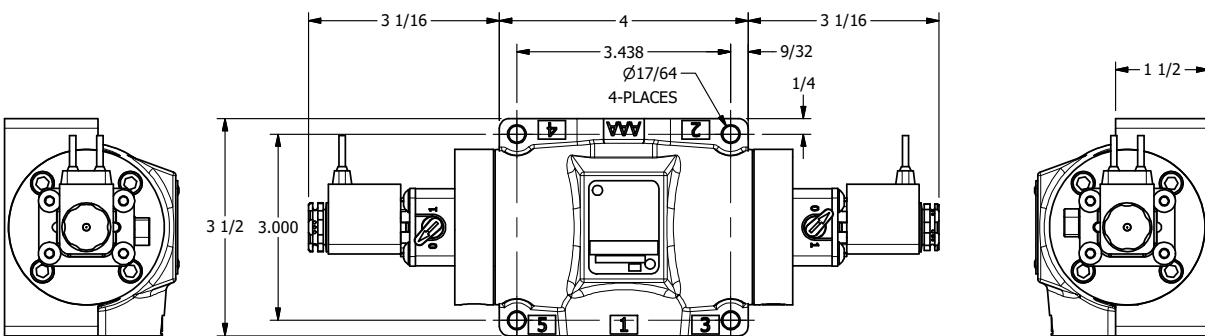

4

3

2

1

AAA
PRODUCTS
INTERNATIONAL

**AAA PRODUCTS
INTERNATIONAL**
7114 Harry Hines Blvd
Dallas, TX 75235

TITLE: 1/2" SIDE PORT, DBL SOL, 3 POS,
SPR CTR, FLOAT CTR SPL,
FLYING LEAD, LCKNG OVRD, SIDE VENT

DRAWING NO.:
DIM_ESY4GMOC