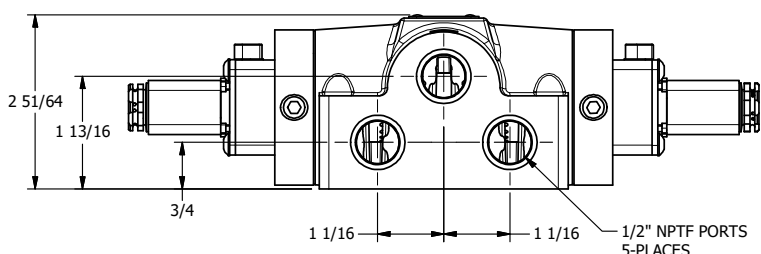

4

3

2

1

AAA
PRODUCTS
INTERNATIONAL

**AAA PRODUCTS
INTERNATIONAL**
7114 Harry Hines Blvd
Dallas, TX 75235

TITLE: 1/2" SIDE PORT, DBL SOL, 3 POS,
SPR CTR, FLOAT CTR SPL,
FLYING LEAD, LCKNG OVRD, SIDE VENT

DRAWING NO.:
DIM_ESY4GMOC