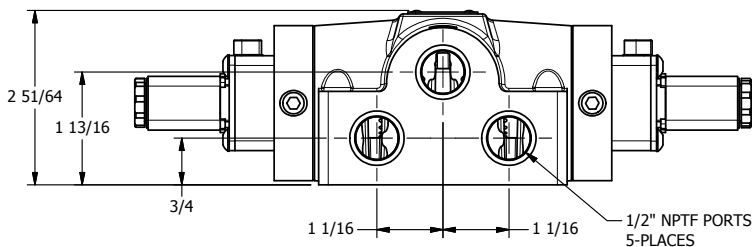

4

3

2

1

**AAA**  
PRODUCTS  
INTERNATIONAL

**AAA PRODUCTS  
INTERNATIONAL**  
7114 Harry Hines Blvd  
Dallas, TX 75235

TITLE 1/2" SIDE PORT, DBL SOL, 3 POS,  
SPR CTR, SOL SHFT, FLOAT CTR SPL,  
FLYING LEAD, LCKNG OVRD