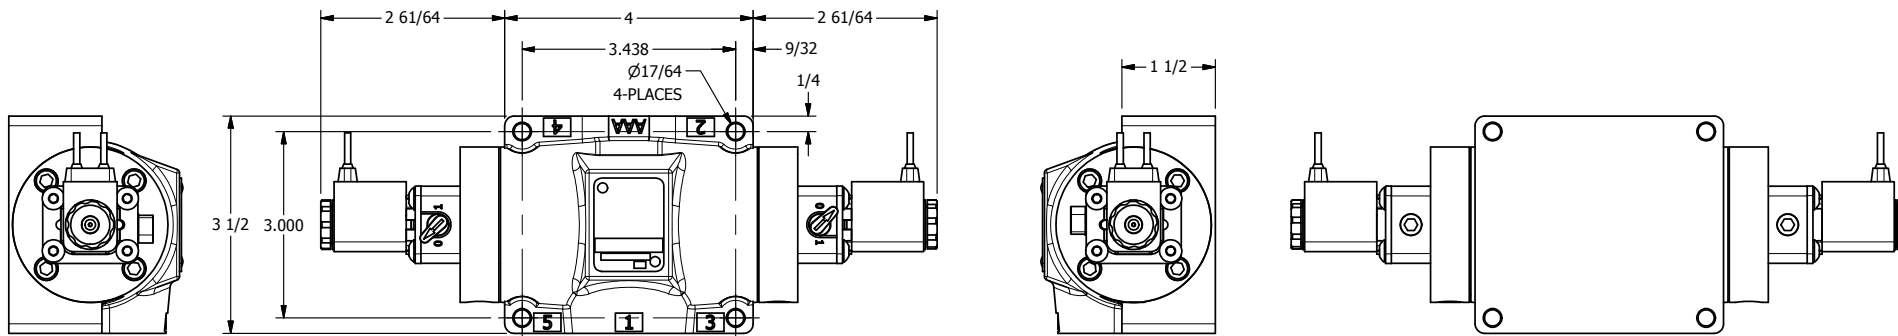

4

3

2

1

**AAA**  
PRODUCTS  
INTERNATIONAL

**AAA PRODUCTS  
INTERNATIONAL**  
7114 Harry Hines Blvd  
Dallas, TX 75235

TITLE 1/2" SIDE PORT, DBL SOL, 3 POS,  
SPR CTR, SOL SHFT, FLOAT CTR SPL,  
FLYING LEAD, LCKNG OVRD