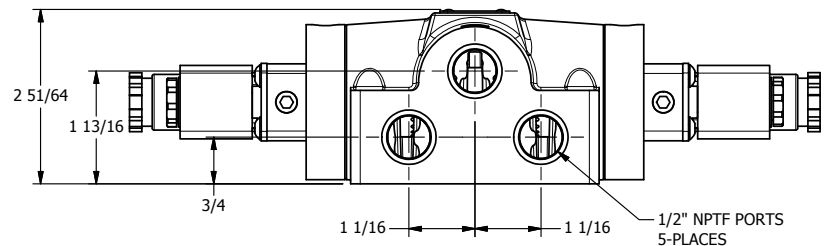

4 3 2 1

AAA
PRODUCTS
INTERNATIONAL

**AAA PRODUCTS
INTERNATIONAL**
7114 Harry Hines Blvd
Dallas, TX 75235

TITLE 1/2" SIDE PORT, DBL SOL, 3 POS,
SPR CTR, SOL SHFT, FLOAT CTR SPL,
INTR SAFE, EXT PILOT

DRAWING NO.:
DIM_ESY4GAZ