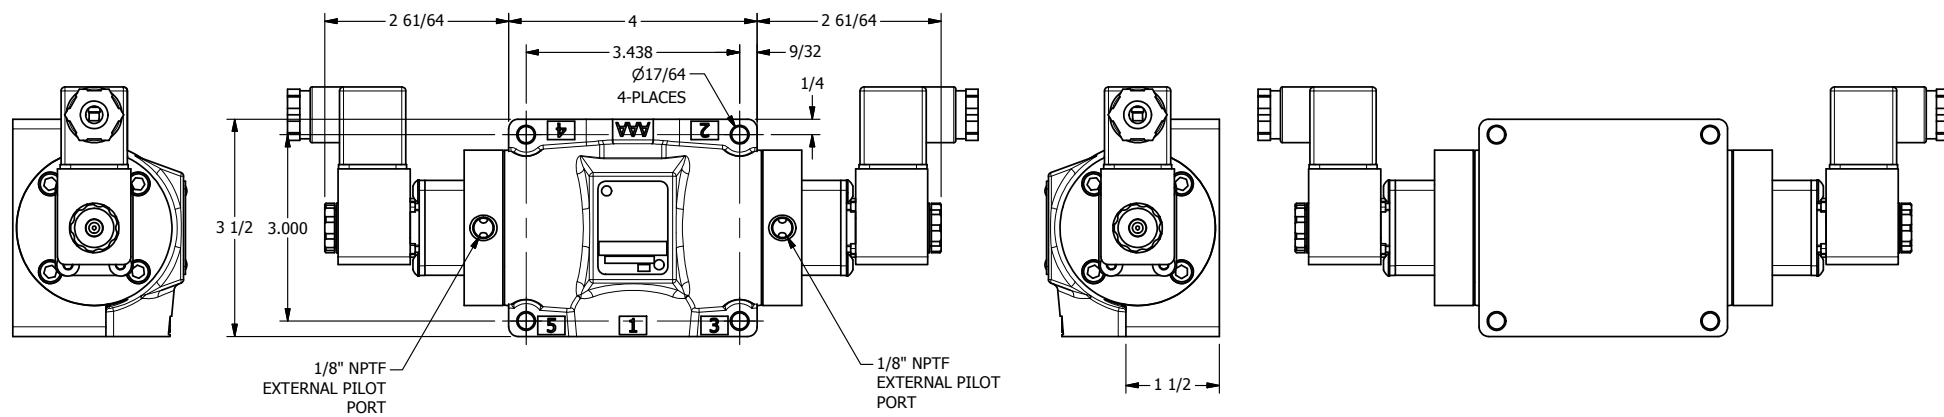

4 3 2 1

AAA
PRODUCTS
INTERNATIONAL

**AAA PRODUCTS
INTERNATIONAL**
7114 Harry Hines Blvd
Dallas, TX 75235

TITLE 1/2" SIDE PORT, DBL SOL, 3 POS,
SPR CTR, SOL SHFT, FLOAT CTR SPL,
INTR SAFE, EXT PILOT

DRAWING NO.:
DIM_ESY4GAZ