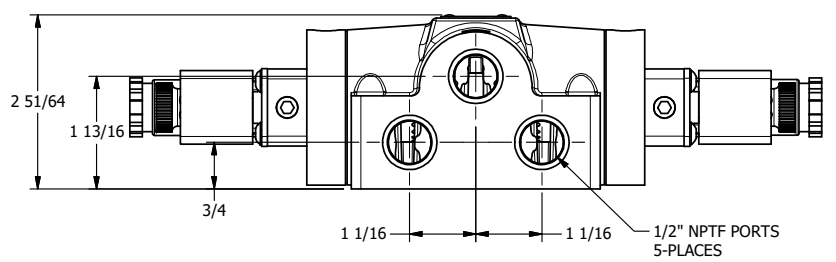

4

3

2

1

AAA
PRODUCTS
INTERNATIONAL

**AAA PRODUCTS
INTERNATIONAL**
7114 Harry Hines Blvd
Dallas, TX 75235

TITLE: 1/2" SIDE PORT, DBL SOL, 3 POS,
FLOAT SPR CTR, INTR SAFE,
DUST EXCLDR, EXT PILOT

DRAWING NO.:
DIM_ESY4GALZ