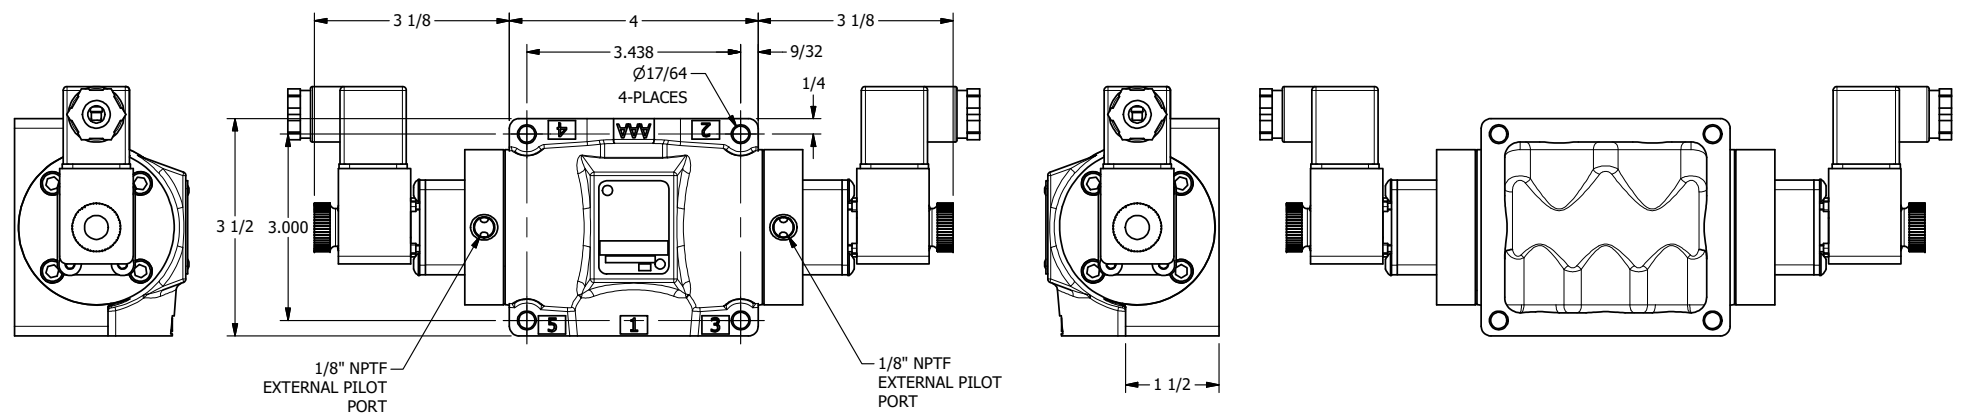

4

3

2

1

AAA
PRODUCTS
INTERNATIONAL

**AAA PRODUCTS
INTERNATIONAL**
7114 Harry Hines Blvd
Dallas, TX 75235

TITLE: 1/2" SIDE PORT, DBL SOL, 3 POS,
FLOAT SPR CTR, INTR SAFE,
DUST EXCLDR, EXT PILOT

DRAWING NO.:
DIM_ESY4GALZ