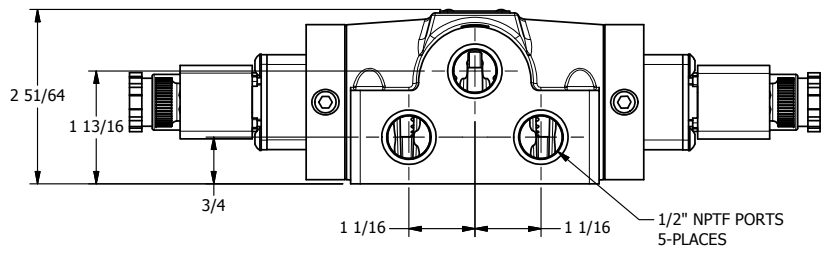

4 3 2 1

**AAA**  
PRODUCTS  
INTERNATIONAL

**AAA PRODUCTS  
INTERNATIONAL**  
7114 Harry Hines Blvd  
Dallas, TX 75235

TITLE: 1/2" SIDE PORT, DBL SOL, 3 POS,  
SPR CTR, SOL SHFT, FLOAT CTR SPL,  
INTRINSICALLY SAFE, 24VDC, EXCLDR

DRAWING NO.:  
DIM\_ESY4GAL

4 3 2 1

THE INFORMATION CONTAINED WITHIN THIS DOCUMENT IS PROPRIETARY TO AAA PRODUCTS AND MAY NOT BE DISCLOSED WITHOUT PRIOR WRITTEN CONSENT