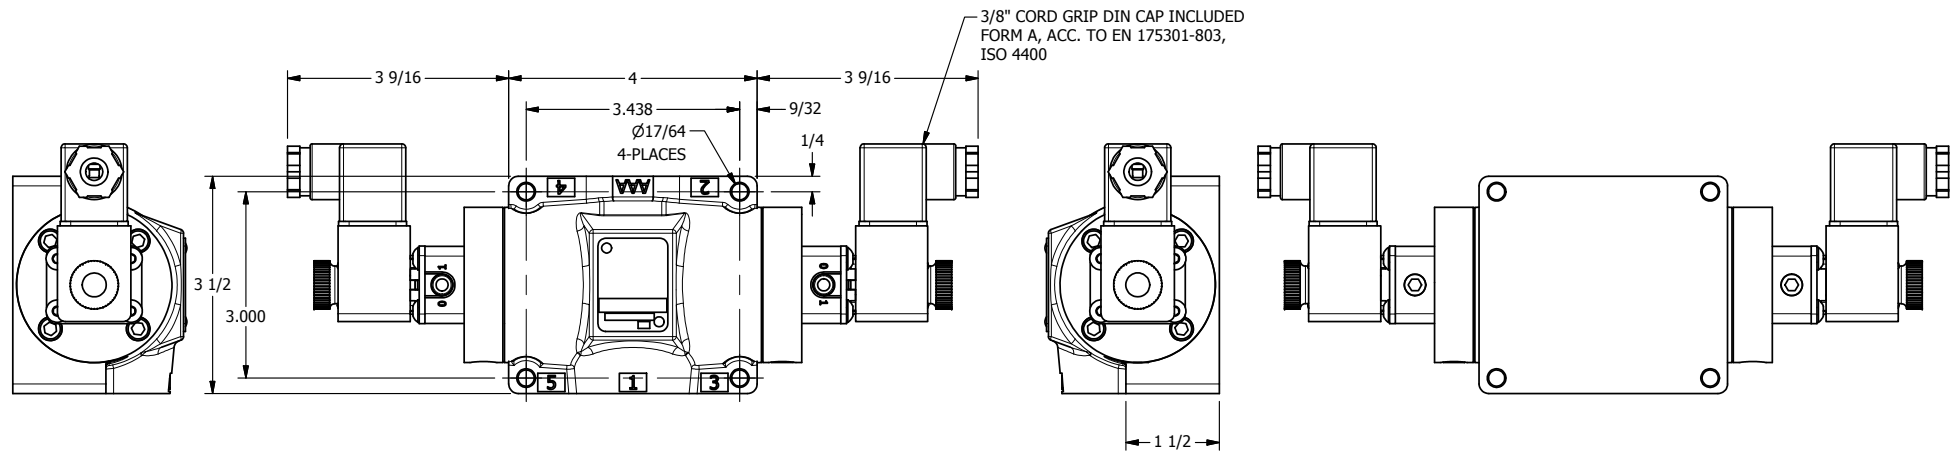

4 3 2 1

**AAA**  
PRODUCTS  
INTERNATIONAL

**AAA PRODUCTS  
INTERNATIONAL**  
7114 Harry Hines Blvd  
Dallas, TX 75235

TITLE: 1/2" SIDE PORT, DBL SOL, 3 POS,  
SPR CTR, SOL SHFT, FLOAT CTR SPL,  
INTRINSICALLY SAFE, 24VDC, EXCLDR

DRAWING NO.:  
DIM\_ESY4GAL

4 3 2 1

THE INFORMATION CONTAINED WITHIN THIS DOCUMENT IS PROPRIETARY TO AAA PRODUCTS AND MAY NOT BE DISCLOSED WITHOUT PRIOR WRITTEN CONSENT