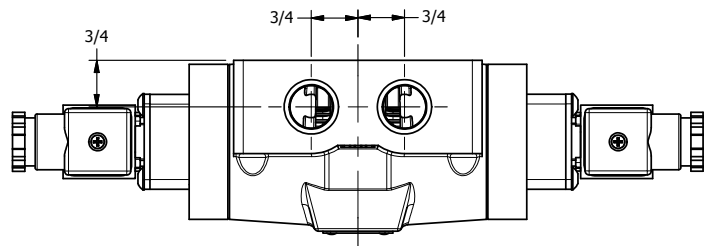

4 3 2 1

**AAA**  
PRODUCTS  
INTERNATIONAL

**AAA PRODUCTS  
INTERNATIONAL**  
7114 Harry Hines Blvd  
Dallas, TX 75235

TITLE: 1/2" SIDE PORT, DBL SOL, 3 POS,  
SPR CTR, SOL SHFT, FLOAT CTR SPL,  
INTRINSICALLY SAFE, 24VDC, EXCLDR

DRAWING NO.:  
DIM\_ESY4GAL

4 3 2 1

THE INFORMATION CONTAINED WITHIN THIS DOCUMENT IS PROPRIETARY TO AAA PRODUCTS AND MAY NOT BE DISCLOSED WITHOUT PRIOR WRITTEN CONSENT