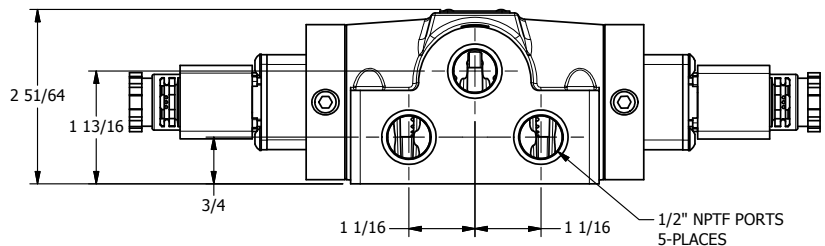

4 3 2 1

4 3 2 1

AAA
PRODUCTS
INTERNATIONAL

AAA PRODUCTS INTERNATIONAL
7114 Harry Hines Blvd
Dallas, TX 75235

TITLE: 1/2" SIDE PORT, DBL SOL, 3 POS,
SPR CTR, SOL SHFT, FLOAT CTR SPL,
INTR SAFE, 24VDC, SIDE VENT

DRAWING NO.:
DIM_ESY4GAC

THE INFORMATION CONTAINED WITHIN THIS DOCUMENT IS PROPRIETARY TO AAA PRODUCTS AND MAY NOT BE DISCLOSED WITHOUT PRIOR WRITTEN CONSENT