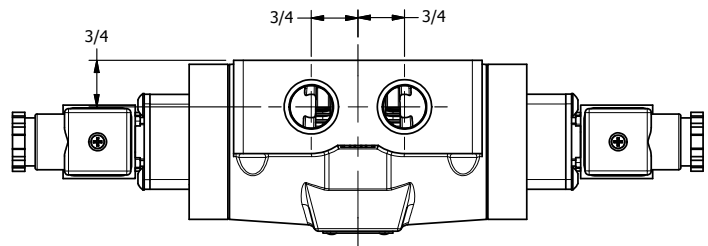

4 3 2 1

4 3 2 1

AAA
PRODUCTS
INTERNATIONAL

AAA PRODUCTS INTERNATIONAL
7114 Harry Hines Blvd
Dallas, TX 75235

TITLE: 1/2" SIDE PORT, DBL SOL, 3 POS,
SPR CTR, SOL SHFT, FLOAT CTR SPL,
INTR SAFE, 24VDC, SIDE VENT

DRAWING NO.:
DIM_ESY4GAC

THE INFORMATION CONTAINED WITHIN THIS DOCUMENT IS PROPRIETARY TO AAA PRODUCTS AND MAY NOT BE DISCLOSED WITHOUT PRIOR WRITTEN CONSENT