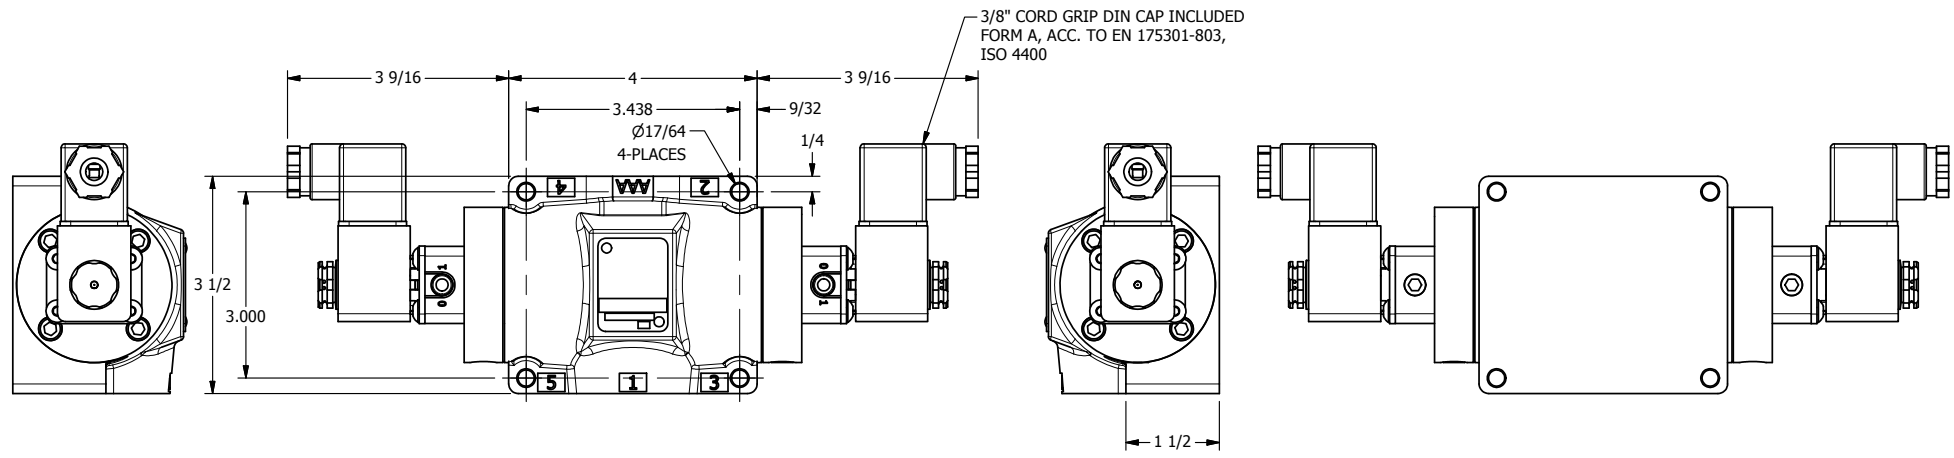

4 3 2 1

4 3 2 1

AAA
PRODUCTS
INTERNATIONAL

AAA PRODUCTS INTERNATIONAL
7114 Harry Hines Blvd
Dallas, TX 75235

TITLE: 1/2" SIDE PORT, DBL SOL, 3 POS,
SPR CTR, SOL SHFT, FLOAT CTR SPL,
INTR SAFE, 24VDC, SIDE VENT

DRAWING NO.:
DIM_ESY4GAC

THE INFORMATION CONTAINED WITHIN THIS DOCUMENT IS PROPRIETARY TO AAA PRODUCTS AND MAY NOT BE DISCLOSED WITHOUT PRIOR WRITTEN CONSENT