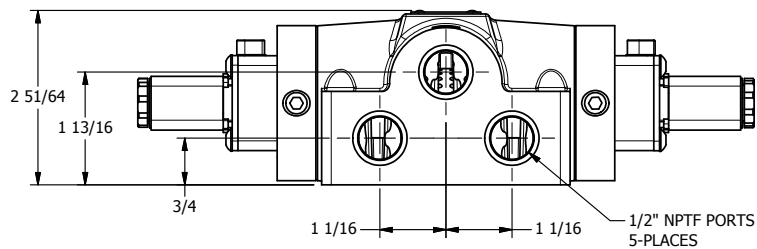

4

3

2

1

AAA
PRODUCTS
INTERNATIONAL

**AAA PRODUCTS
INTERNATIONAL**
7114 Harry Hines Blvd
Dallas, TX 75235

TITLE: 1/2" SIDE PORT, DBL SOL, 3 POS,
SPR CTR, SOL SHFT, REGEN CTR SPL,
LCKNG OVRD

DRAWING NO.:
DIM_ESY4DO