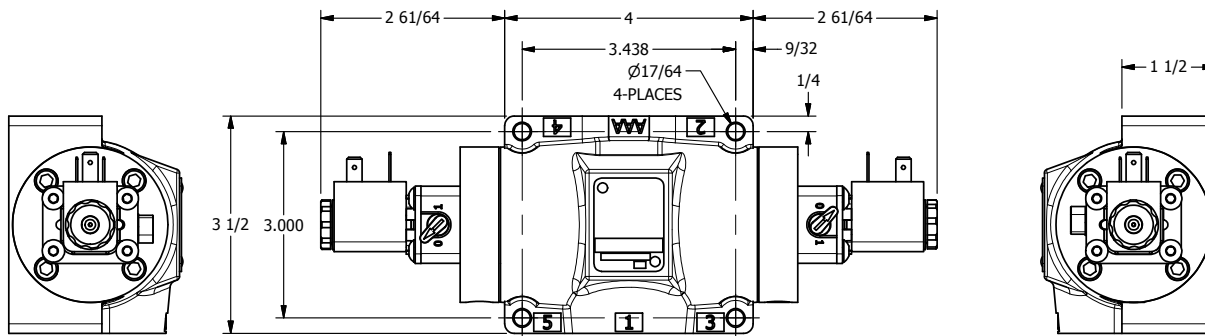

4

3

2

1

AAA
PRODUCTS
INTERNATIONAL

**AAA PRODUCTS
INTERNATIONAL**
7114 Harry Hines Blvd
Dallas, TX 75235

TITLE: 1/2" SIDE PORT, DBL SOL, 3 POS,
SPR CTR, SOL SHFT, REGEN CTR SPL,
LCKNG OVRD

DRAWING NO.:
DIM_ESY4DO