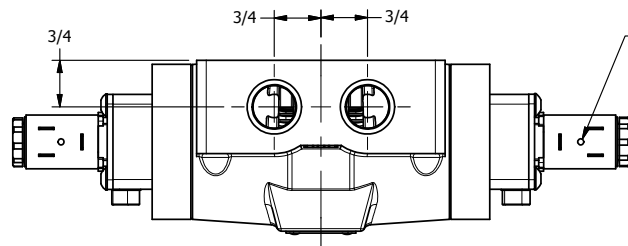

4

3

2

1

AAA
PRODUCTS
INTERNATIONAL

**AAA PRODUCTS
INTERNATIONAL**
7114 Harry Hines Blvd
Dallas, TX 75235

TITLE: 1/2" SIDE PORT, DBL SOL, 3 POS,
SPR CTR, SOL SHFT, REGEN CTR SPL,
LCKNG OVRD

DRAWING NO.:
DIM_ESY4DO