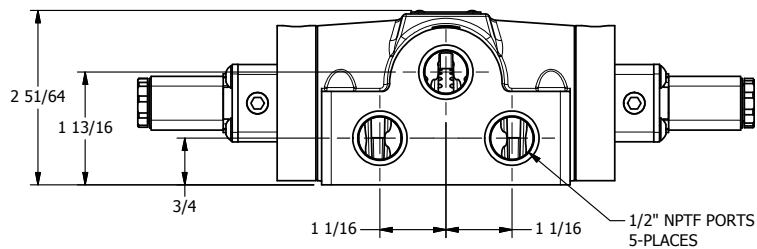

4

3

2

1

AAA
PRODUCTS
INTERNATIONAL

**AAA PRODUCTS
INTERNATIONAL**
7114 Harry Hines Blvd
Dallas, TX 75235

TITLE: 1/2" SIDE PORT, DBL SOL, 3 POS,
SPR CTR, SOL SHFT, REGEN CTR SPL,
FLYING LEAD, EXT PILOT

DRAWING NO.:
DIM_ESY4DMZ