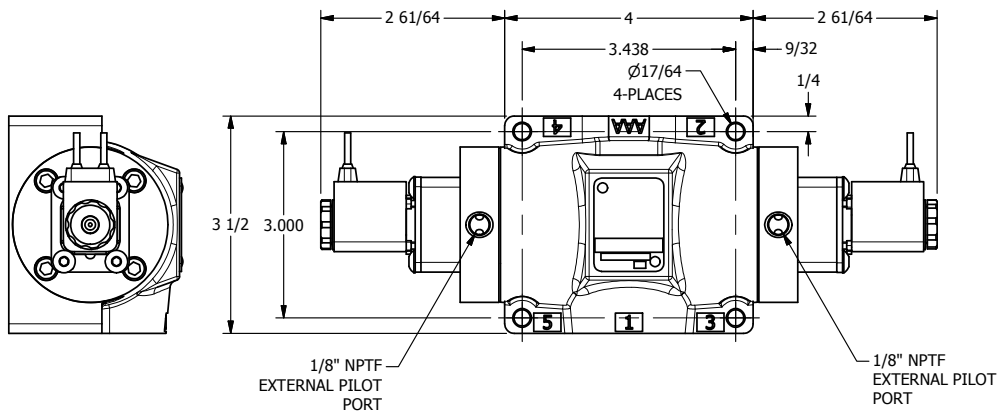

4

3

2

1

AAA
PRODUCTS
INTERNATIONAL

**AAA PRODUCTS
INTERNATIONAL**
7114 Harry Hines Blvd
Dallas, TX 75235

TITLE: 1/2" SIDE PORT, DBL SOL, 3 POS,
SPR CTR, SOL SHFT, REGEN CTR SPL,
FLYING LEAD, EXT PILOT

DRAWING NO.:
DIM_ESY4DMZ