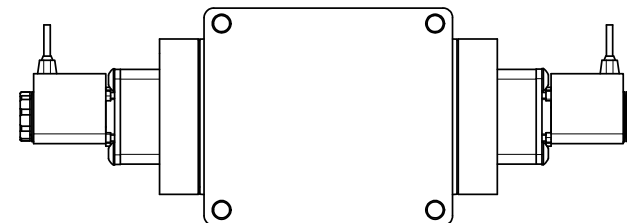

4

3

2

1

AAA
PRODUCTS
INTERNATIONAL

**AAA PRODUCTS
INTERNATIONAL**
7114 Harry Hines Blvd
Dallas, TX 75235

TITLE: 1/2" SIDE PORT, DBL SOL, 3 POS,
SPR CTR, SOL SHFT, REGEN CTR SPL,
FLYING LEAD, EXT PILOT

DRAWING NO.:
DIM_ESY4DMZ