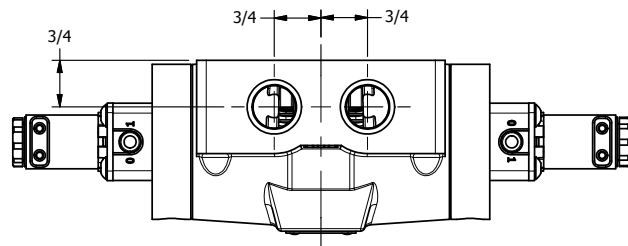

4

3

2

1

AAA
PRODUCTS
INTERNATIONAL

**AAA PRODUCTS
INTERNATIONAL**
7114 Harry Hines Blvd
Dallas, TX 75235

TITLE: 1/2" SIDE PORT, DBL SOL, 3 POS,
SPR CTR, SOL SHFT, REGEN CTR SPL,
FLYING LEAD, EXT PILOT

DRAWING NO.:
DIM_ESY4DMZ