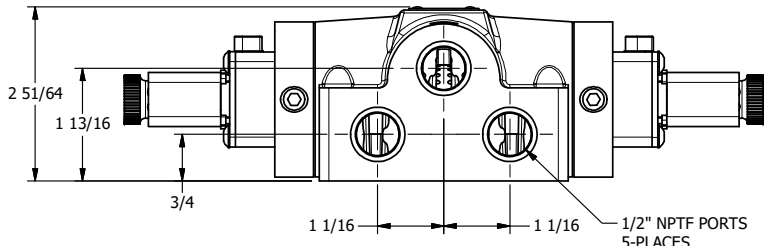

4

3

2

1

AAA
PRODUCTS
INTERNATIONAL

**AAA PRODUCTS
INTERNATIONAL**
7114 Harry Hines Blvd
Dallas, TX 75235

TITLE: 1/2" SIDE PORT, DBL SOL, 3 POS,
SPR CTR, REGEN CTR SPL, FLYING LEAD
LCKNG OVRD, DUST EXCLDR

DRAWING NO.:
DIM_ESY4DMOL