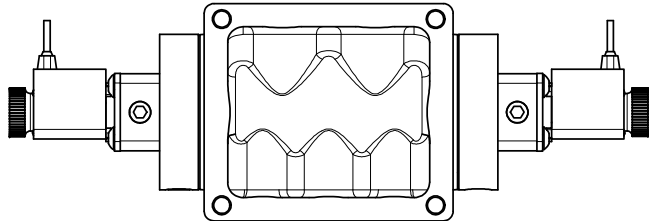

4

3

2

1

AAA
PRODUCTS
INTERNATIONAL

**AAA PRODUCTS
INTERNATIONAL**
7114 Harry Hines Blvd
Dallas, TX 75235

TITLE: 1/2" SIDE PORT, DBL SOL, 3 POS,
SPR CTR, REGEN CTR SPL, FLYING LEAD
LCKNG OVRD, DUST EXCLDR

DRAWING NO.:
DIM_ESY4DMOL