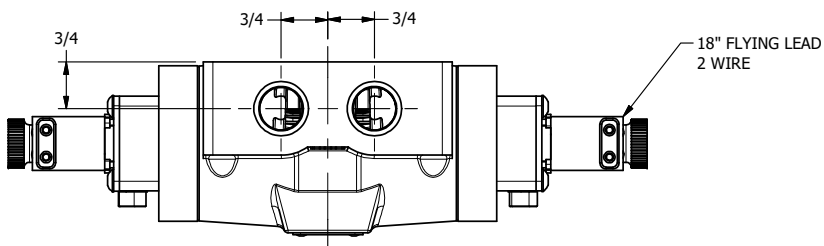

4

3

2

1

AAA
PRODUCTS
INTERNATIONAL

**AAA PRODUCTS
INTERNATIONAL**
7114 Harry Hines Blvd
Dallas, TX 75235

TITLE: 1/2" SIDE PORT, DBL SOL, 3 POS,
SPR CTR, REGEN CTR SPL, FLYING LEAD
LCKNG OVRD, DUST EXCLDR

DRAWING NO.:
DIM_ESY4DMOL