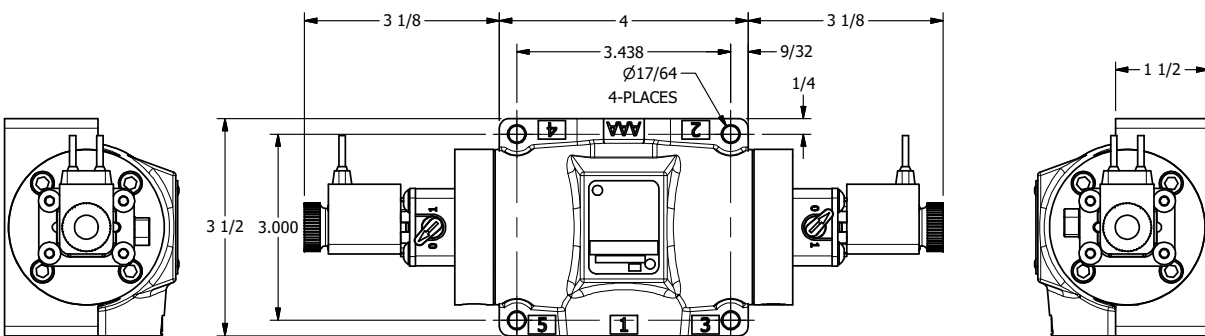

4

3

2

1

AAA
PRODUCTS
INTERNATIONAL

**AAA PRODUCTS
INTERNATIONAL**
7114 Harry Hines Blvd
Dallas, TX 75235

TITLE: 1/2" SIDE PORT, DBL SOL, 3 POS,
SPR CTR, REGEN CTR SPL, FLYING LEAD
LCKNG OVRD, DUST EXCLDR

DRAWING NO.:
DIM_ESY4DMOL