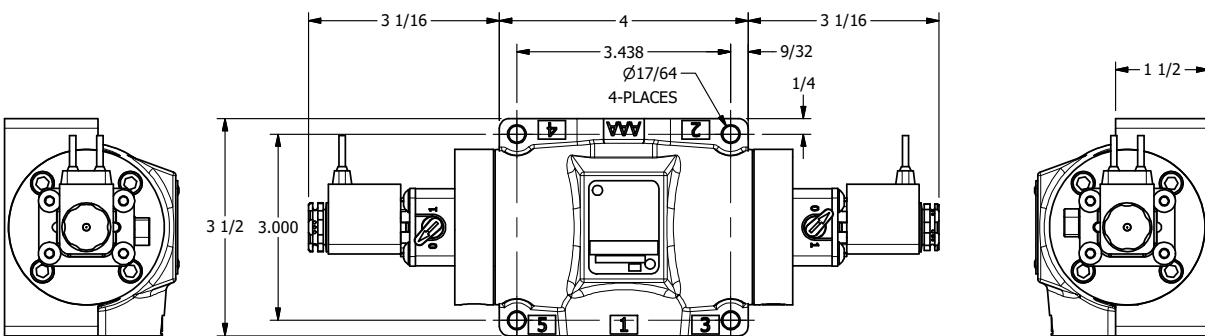

4

3

2

1

AAA
PRODUCTS
INTERNATIONAL

**AAA PRODUCTS
INTERNATIONAL**
7114 Harry Hines Blvd
Dallas, TX 75235

TITLE: 1/2" SIDE PORT, DBL SOL, 3 POS,
SPR CTR, REGEN CTR SPL,
FLYING LEAD, LCKNG OVRD, SIDE VENT

DRAWING NO.:
DIM_ESY4DMOC