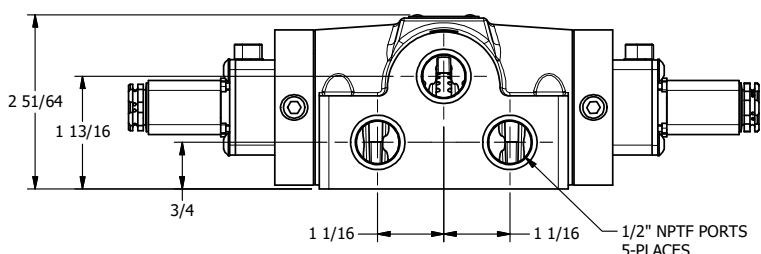

4

3

2

1

AAA
PRODUCTS
INTERNATIONAL

**AAA PRODUCTS
INTERNATIONAL**
7114 Harry Hines Blvd
Dallas, TX 75235

TITLE: 1/2" SIDE PORT, DBL SOL, 3 POS,
SPR CTR, REGEN CTR SPL,
FLYING LEAD, LCKNG OVRD, SIDE VENT

DRAWING NO.:
DIM_ESY4DMOC