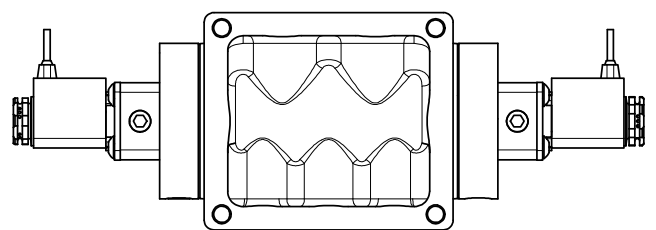

4

3

2

1

AAA
PRODUCTS
INTERNATIONAL

**AAA PRODUCTS
INTERNATIONAL**
7114 Harry Hines Blvd
Dallas, TX 75235

TITLE: 1/2" SIDE PORT, DBL SOL, 3 POS,
SPR CTR, REGEN CTR SPL,
FLYING LEAD, LCKNG OVRD, SIDE VENT

DRAWING NO.:
DIM_ESY4DMOC