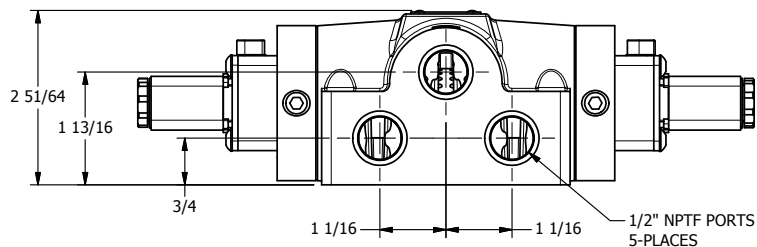

4

3

2

1

AAA
PRODUCTS
INTERNATIONAL

**AAA PRODUCTS
INTERNATIONAL**
7114 Harry Hines Blvd
Dallas, TX 75235

TITLE: 1/2" SIDE PORT, DBL SOL, 3 POS,
SPR CTR, SOL SHFT, REGEN CTR SPL,
FLYING LEAD, LCKNG OVRD

DRAWING NO.:
DIM_ESY4DMO