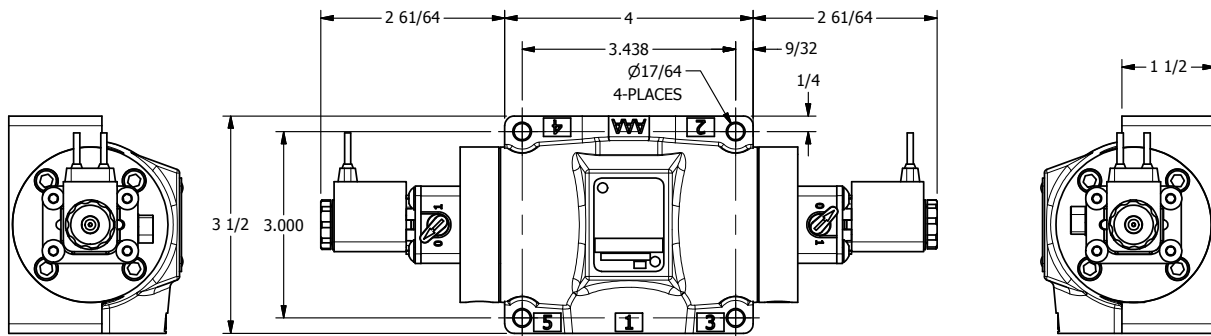

4

3

2

1

AAA
PRODUCTS
INTERNATIONAL

**AAA PRODUCTS
INTERNATIONAL**
7114 Harry Hines Blvd
Dallas, TX 75235

TITLE: 1/2" SIDE PORT, DBL SOL, 3 POS,
SPR CTR, SOL SHFT, REGEN CTR SPL,
FLYING LEAD, LCKNG OVRD

DRAWING NO.:
DIM_ESY4DMO