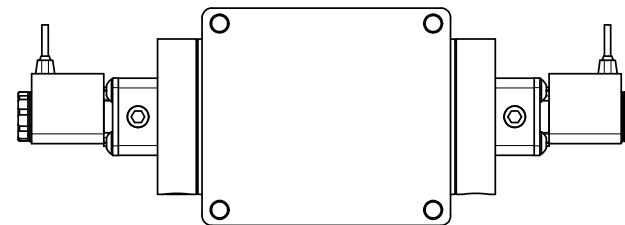

4

3

2

1

AAA
PRODUCTS
INTERNATIONAL

**AAA PRODUCTS
INTERNATIONAL**
7114 Harry Hines Blvd
Dallas, TX 75235

TITLE: 1/2" SIDE PORT, DBL SOL, 3 POS,
SPR CTR, SOL SHFT, REGEN CTR SPL,
FLYING LEAD, LCKNG OVRD

DRAWING NO.:
DIM_ESY4DMO