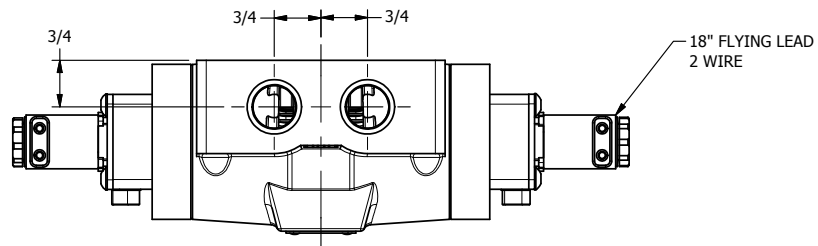

4

3

2

1

AAA
PRODUCTS
INTERNATIONAL

**AAA PRODUCTS
INTERNATIONAL**
7114 Harry Hines Blvd
Dallas, TX 75235

TITLE: 1/2" SIDE PORT, DBL SOL, 3 POS,
SPR CTR, SOL SHFT, REGEN CTR SPL,
FLYING LEAD, LCKNG OVRD

DRAWING NO.:
DIM_ESY4DMO