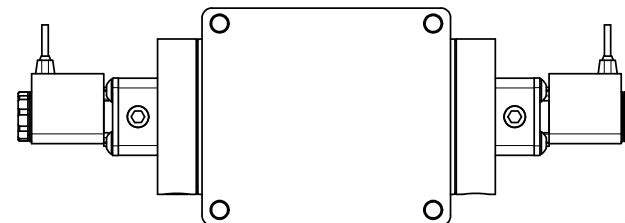

4

3

2

1

AAA
PRODUCTS
INTERNATIONAL

**AAA PRODUCTS
INTERNATIONAL**
7114 Harry Hines Blvd
Dallas, TX 75235

TITLE: 1/2" SIDE PORT, DBL SOL, 3 POS,
SPR CTR, SOL SHFT, REGEN CTR SPL,
FLYING LEAD

DRAWING NO.:
DIM_ESY4DM