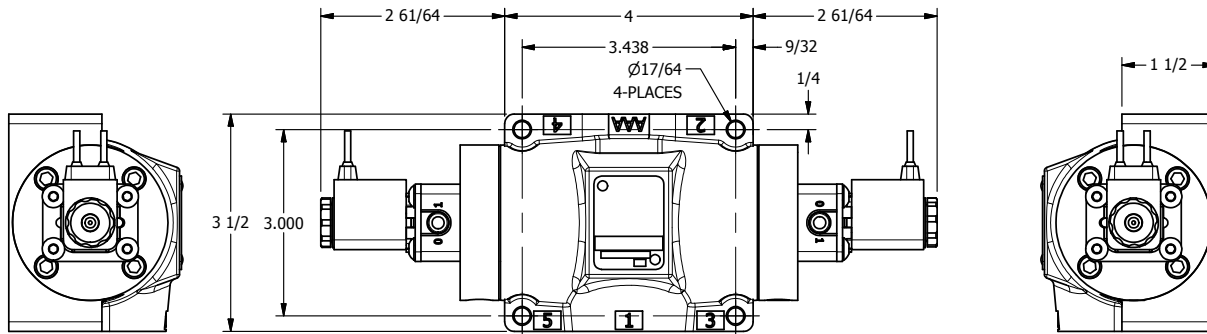

4

3

2

1

AAA
PRODUCTS
INTERNATIONAL

**AAA PRODUCTS
INTERNATIONAL**
7114 Harry Hines Blvd
Dallas, TX 75235

TITLE: 1/2" SIDE PORT, DBL SOL, 3 POS,
SPR CTR, SOL SHFT, REGEN CTR SPL,
FLYING LEAD

DRAWING NO.:
DIM_ESY4DM