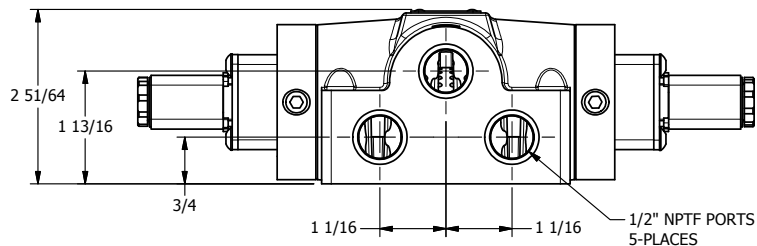

4

3

2

1

AAA
PRODUCTS
INTERNATIONAL

**AAA PRODUCTS
INTERNATIONAL**
7114 Harry Hines Blvd
Dallas, TX 75235

TITLE: 1/2" SIDE PORT, DBL SOL, 3 POS,
SPR CTR, SOL SHFT, REGEN CTR SPL,
FLYING LEAD

DRAWING NO.:
DIM_ESY4DM