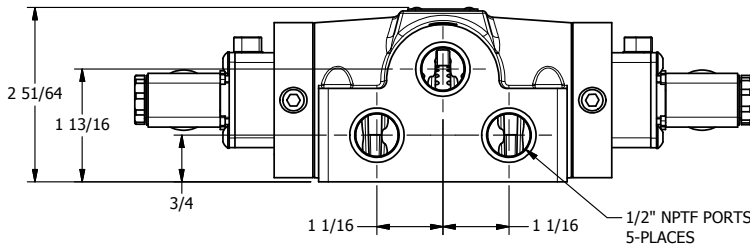

1/2"-14 NPT CONDUIT CONNECTION  
18" LEAD, 3 WIRE

1/2" NPTF PORTS  
5-PLACES

**AAA**  
PRODUCTS  
INTERNATIONAL

**AAA PRODUCTS INTERNATIONAL**  
7114 Harry Hines Blvd  
Dallas, TX 75235

TITLE 1/2" SIDE PORT, DBL SOL, 3 POS,  
SPR CTR, SOL SHFT, REGEN CTR SPL,  
MOLD-OVER, LCKNG OVRD