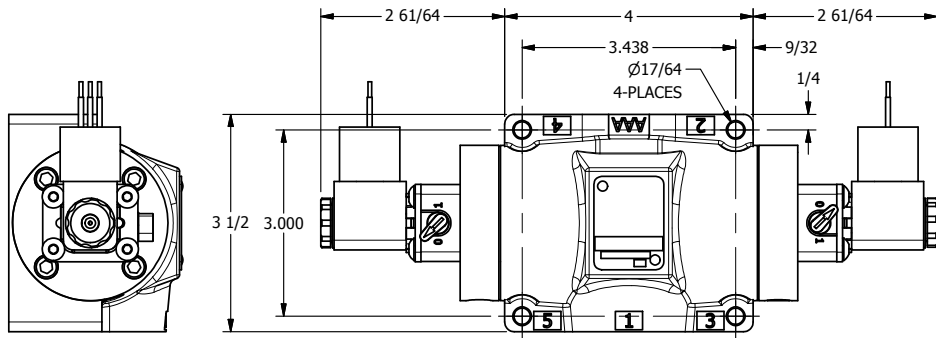

1/2"-14 NPT CONDUIT CONNECTION  
18" LEAD, 3 WIRE

1/2" NPTF PORTS  
5-PLACES

**AAA**  
PRODUCTS  
INTERNATIONAL

**AAA PRODUCTS INTERNATIONAL**  
7114 Harry Hines Blvd  
Dallas, TX 75235

TITLE 1/2" SIDE PORT, DBL SOL, 3 POS,  
SPR CTR, SOL SHFT, REGEN CTR SPL,  
MOLD-OVER, LCKNG OVRD

DRAWING NO.:  
DIM\_ESY4DJO

THE INFORMATION CONTAINED WITHIN THIS DOCUMENT IS PROPRIETARY TO AAA PRODUCTS AND MAY NOT BE DISCLOSED WITHOUT PRIOR WRITTEN CONSENT