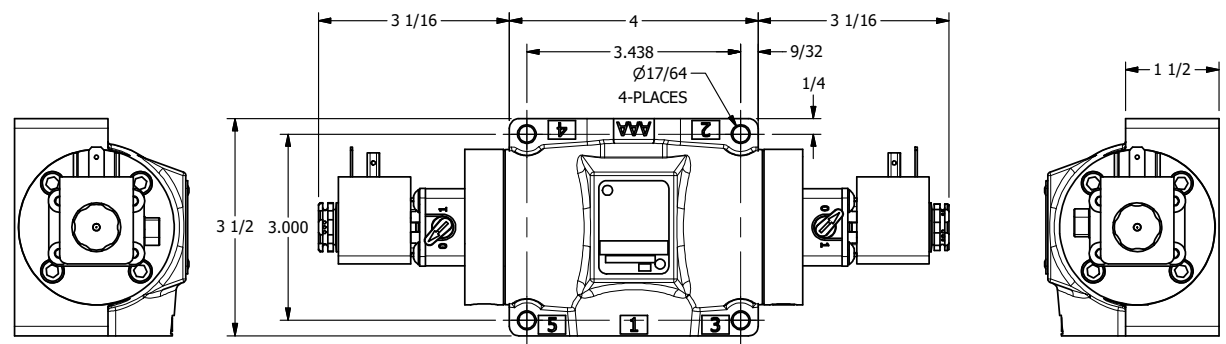

4

3

2

1

**AAA**  
PRODUCTS  
INTERNATIONAL

**AAA PRODUCTS  
INTERNATIONAL**  
7114 Harry Hines Blvd  
Dallas, TX 75235

TITLE: 1/2" SIDE PORT, DBL SOL, 3 POS,  
SPR CTR, SOL SHFT, REGEN CTR SPL  
HIGH TEMP, LCKNG OVRD, SIDE VENT

DRAWING NO.:  
DIM\_ESY4DHOC

THE INFORMATION CONTAINED WITHIN THIS DOCUMENT IS PROPRIETARY TO AAA PRODUCTS AND MAY NOT BE DISCLOSED WITHOUT PRIOR WRITTEN CONSENT

4

3

2

B

B

A