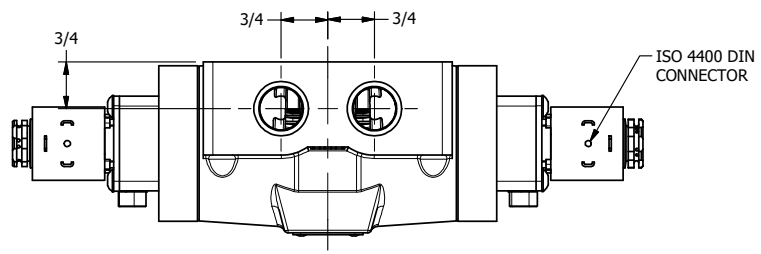

4

3

2

1

**AAA**  
PRODUCTS  
INTERNATIONAL

**AAA PRODUCTS  
INTERNATIONAL**  
7114 Harry Hines Blvd  
Dallas, TX 75235

TITLE: 1/2" SIDE PORT, DBL SOL, 3 POS,  
SPR CTR, SOL SHFT, REGEN CTR SPL  
HIGH TEMP, LCKNG OVRD, SIDE VENT