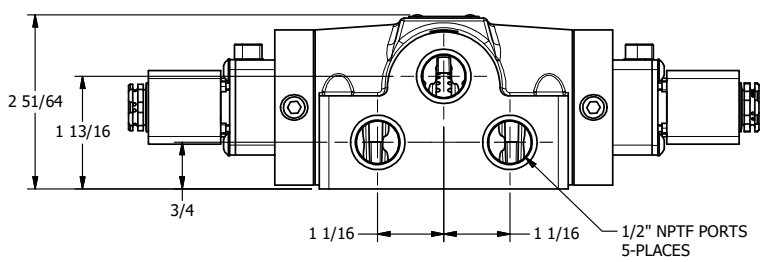

4

3

2

1

**AAA**  
PRODUCTS  
INTERNATIONAL

**AAA PRODUCTS  
INTERNATIONAL**  
7114 Harry Hines Blvd  
Dallas, TX 75235

TITLE: 1/2" SIDE PORT, DBL SOL, 3 POS,  
SPR CTR, SOL SHFT, REGEN CTR SPL  
HIGH TEMP, LCKNG OVRD, SIDE VENT