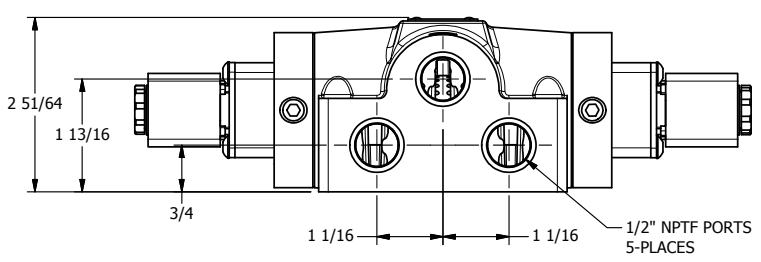

4

3

2

1

**AAA**  
PRODUCTS  
INTERNATIONAL

**AAA PRODUCTS  
INTERNATIONAL**  
7114 Harry Hines Blvd  
Dallas, TX 75235

TITLE: 1/2" SIDE PORT, DBL SOL, 3 POS,  
SPR CTR, SOL SHFT, REGEN CTR SPL  
HIGH TEMP

DRAWING NO.:  
DIM\_ESY4DH