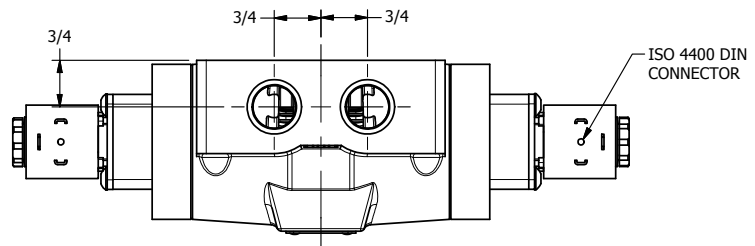

4

3

2

1

**AAA**  
PRODUCTS  
INTERNATIONAL

**AAA PRODUCTS  
INTERNATIONAL**  
7114 Harry Hines Blvd  
Dallas, TX 75235

TITLE: 1/2" SIDE PORT, DBL SOL, 3 POS,  
SPR CTR, SOL SHFT, REGEN CTR SPL  
HIGH TEMP

DRAWING NO.:  
DIM\_ESY4DH