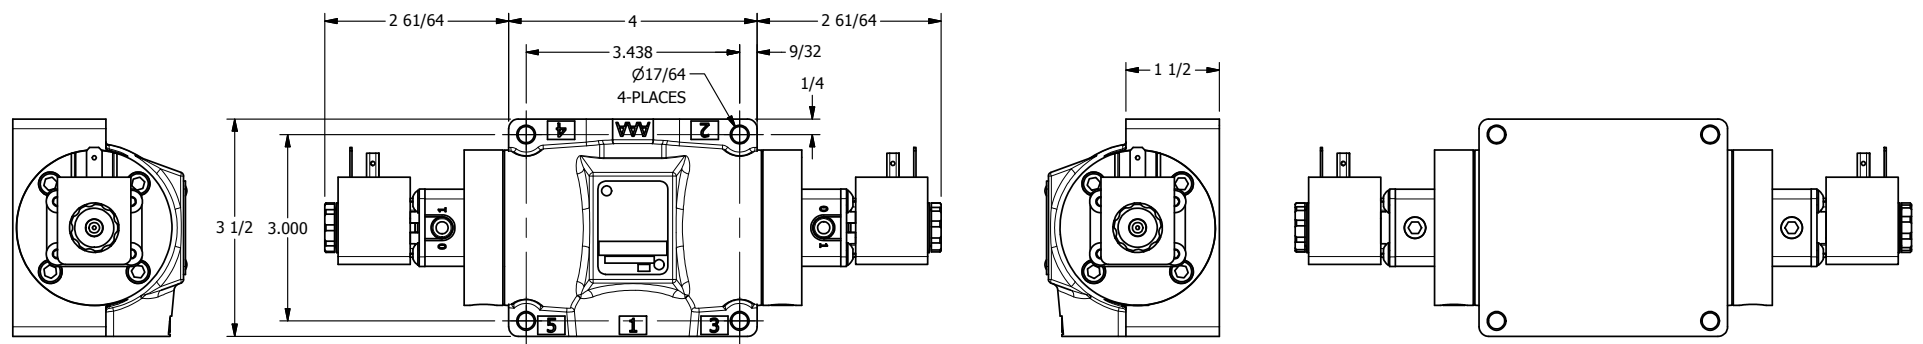

4

3

2

1

**AAA**  
PRODUCTS  
INTERNATIONAL

**AAA PRODUCTS  
INTERNATIONAL**  
7114 Harry Hines Blvd  
Dallas, TX 75235

TITLE: 1/2" SIDE PORT, DBL SOL, 3 POS,  
SPR CTR, SOL SHFT, REGEN CTR SPL  
HIGH TEMP

DRAWING NO.:  
DIM\_ESY4DH