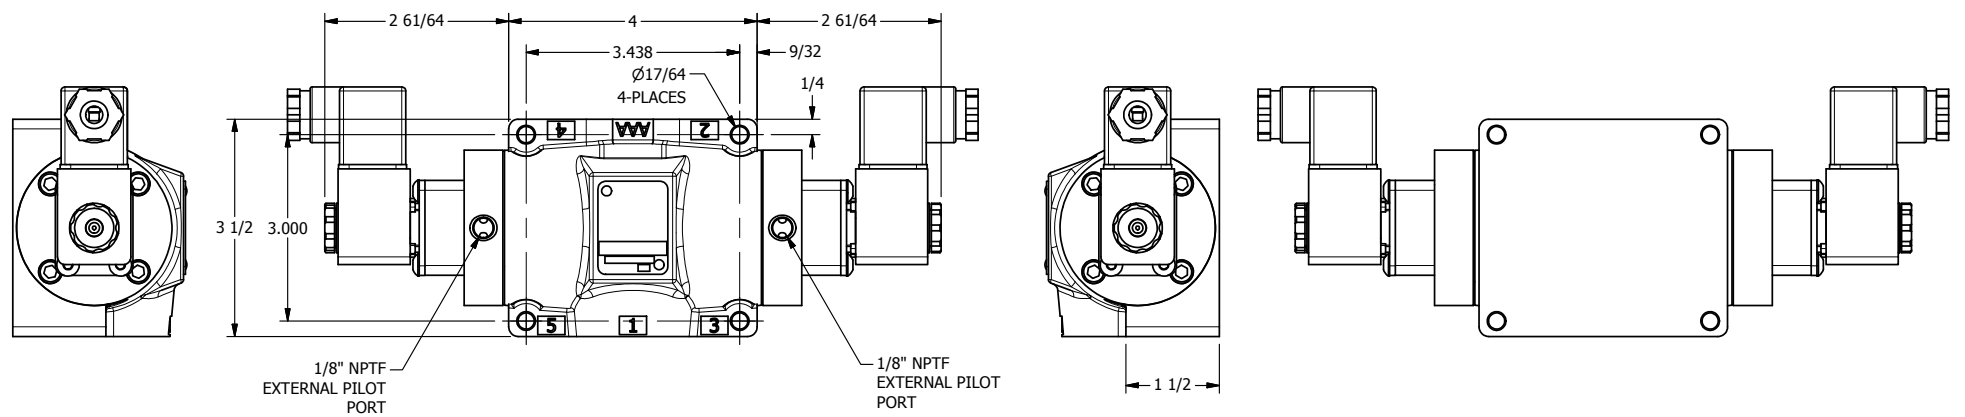

4 3 2 1

AAA
PRODUCTS
INTERNATIONAL

**AAA PRODUCTS
INTERNATIONAL**
7114 Harry Hines Blvd
Dallas, TX 75235

TITLE: 1/2" SIDE PORT, DBL SOL, 3 POS,
SPR CTR, SOL SHFT, REGEN CTR SPL,
INTR SAFE, EXT PILOT

DRAWING NO.:
DIM_ESY4DAZ