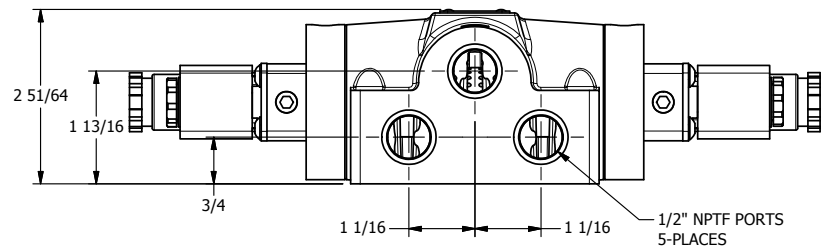

4 3 2 1

AAA
PRODUCTS
INTERNATIONAL

**AAA PRODUCTS
INTERNATIONAL**
7114 Harry Hines Blvd
Dallas, TX 75235

TITLE: 1/2" SIDE PORT, DBL SOL, 3 POS,
SPR CTR, SOL SHFT, REGEN CTR SPL,
INTR SAFE, EXT PILOT

DRAWING NO.:
DIM_ESY4DAZ