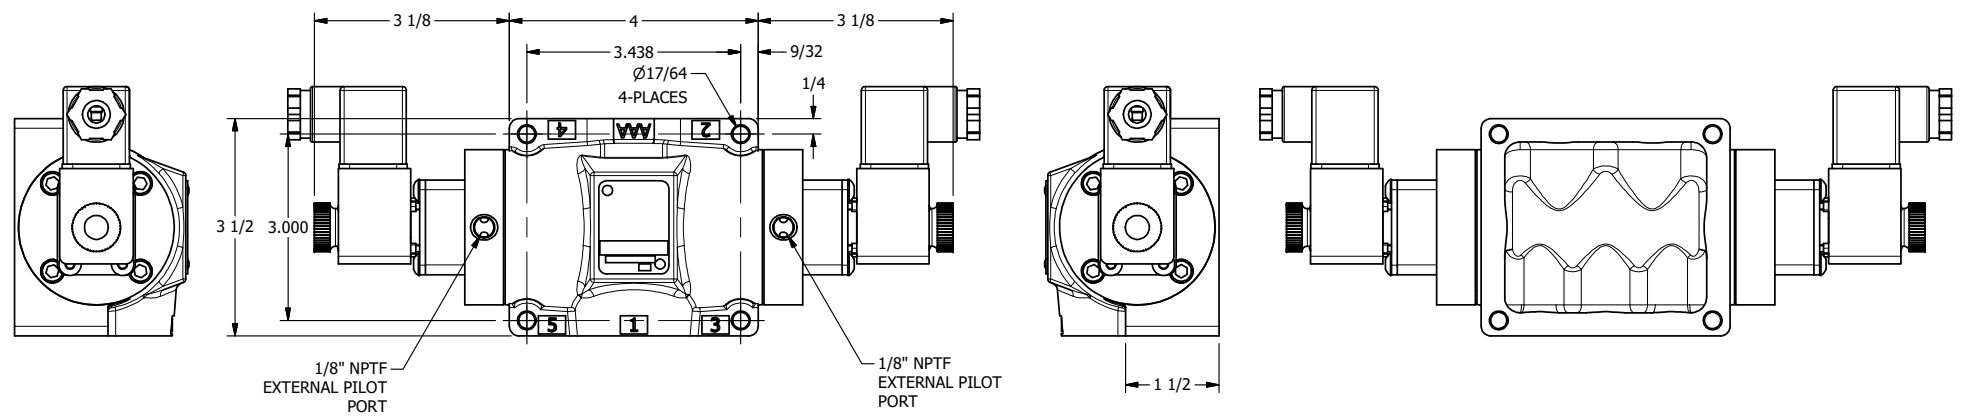

4

3

2

1

AAA
PRODUCTS
INTERNATIONAL

**AAA PRODUCTS
INTERNATIONAL**
7114 Harry Hines Blvd
Dallas, TX 75235

TITLE: 1/2" SIDE PORT, DBL SOL, 3 POS,
REGEN SPR CTR, INTR SAFE,
DUST EXCLDR, EXT PILOT

DRAWING NO.:
DIM_ESY4DALZ