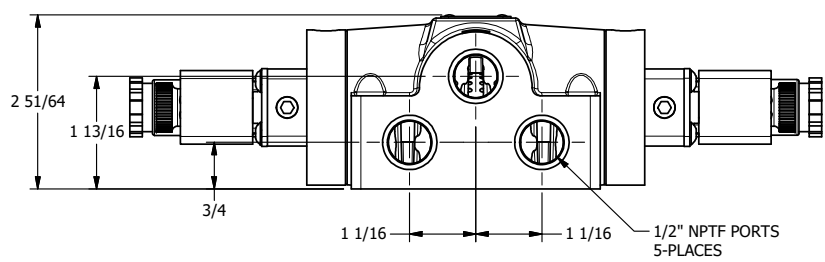

4

3

2

1

AAA
PRODUCTS
INTERNATIONAL

**AAA PRODUCTS
INTERNATIONAL**
7114 Harry Hines Blvd
Dallas, TX 75235

TITLE: 1/2" SIDE PORT, DBL SOL, 3 POS,
REGEN SPR CTR, INTR SAFE,
DUST EXCLDR, EXT PILOT

DRAWING NO.:
DIM_ESY4DALZ