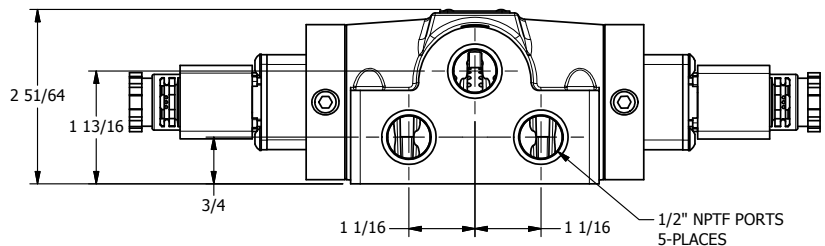

4 3 2 1

4 3 2 1

AAA
PRODUCTS
INTERNATIONAL

AAA PRODUCTS INTERNATIONAL
7114 Harry Hines Blvd
Dallas, TX 75235

TITLE 1/2" SIDE PORT, DBL SOL, 3 POS,
SPR CTR, SOL SHFT, REGEN CTR SPL,
INTR SAFE, 24VDC, SIDE VENT

DRAWING NO.:
DIM_ESY4DAC

THE INFORMATION CONTAINED WITHIN THIS DOCUMENT IS PROPRIETARY TO AAA PRODUCTS AND MAY NOT BE DISCLOSED WITHOUT PRIOR WRITTEN CONSENT