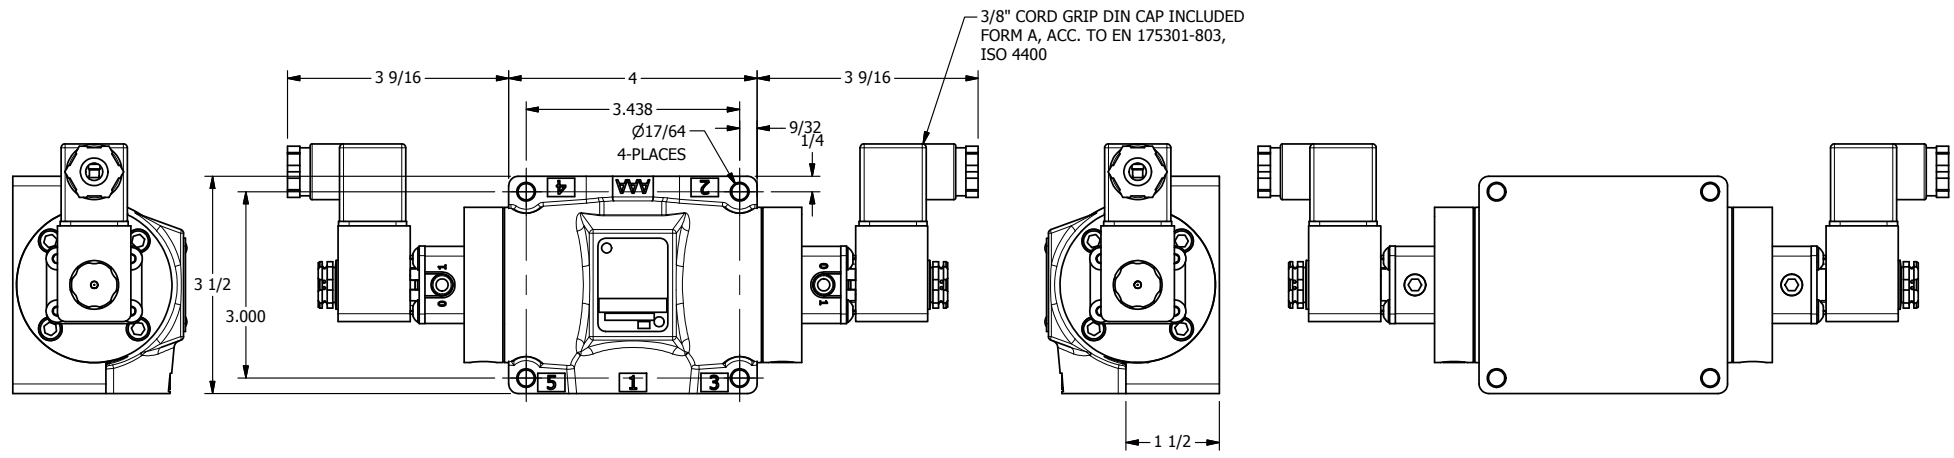

4 3 2 1

4 3 2 1

AAA
PRODUCTS
INTERNATIONAL

AAA PRODUCTS INTERNATIONAL
7114 Harry Hines Blvd
Dallas, TX 75235

TITLE 1/2" SIDE PORT, DBL SOL, 3 POS,
SPR CTR, SOL SHFT, REGEN CTR SPL,
INTR SAFE, 24VDC, SIDE VENT

DRAWING NO.:
DIM_ESY4DAC

THE INFORMATION CONTAINED WITHIN THIS DOCUMENT IS PROPRIETARY TO AAA PRODUCTS AND MAY NOT BE DISCLOSED WITHOUT PRIOR WRITTEN CONSENT