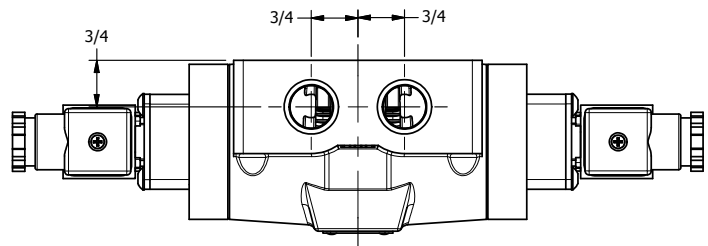

4 3 2 1

4 3 2 1

AAA
PRODUCTS
INTERNATIONAL

AAA PRODUCTS INTERNATIONAL
7114 Harry Hines Blvd
Dallas, TX 75235

TITLE 1/2" SIDE PORT, DBL SOL, 3 POS,
SPR CTR, SOL SHFT, REGEN CTR SPL,
INTR SAFE, 24VDC, SIDE VENT

DRAWING NO.:
DIM_ESY4DAC

THE INFORMATION CONTAINED WITHIN THIS DOCUMENT IS PROPRIETARY TO AAA PRODUCTS AND MAY NOT BE DISCLOSED WITHOUT PRIOR WRITTEN CONSENT