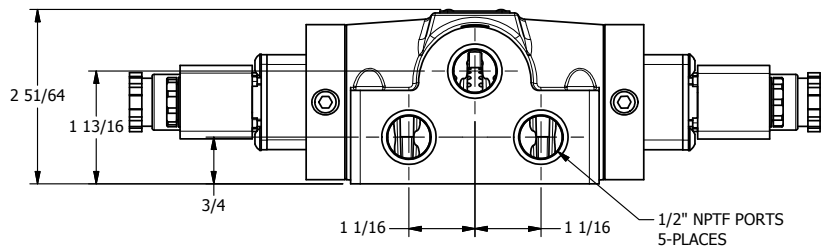

4

3

2

1

3/8" CORD GRIP DIN CAP INCLUDED  
FORM A, ACC. TO EN 175301-803,  
ISO 4400

3 1/2  
3.000

1 1/2

1/2" NPTF PORTS  
5-PLACES

**AAA**  
PRODUCTS  
INTERNATIONAL

**AAA PRODUCTS  
INTERNATIONAL**  
7114 Harry Hines Blvd  
Dallas, TX 75235

TITLE: 1/2" SIDE PORT, DBL SOL, 3 POS,  
SPR CTR, SOL SHFT, REGEN CTR SPL,  
INTRINSICALLY SAFE, 24VDC