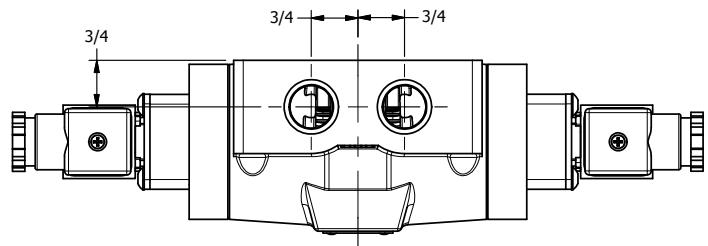

4

3

2

1

3/8" CORD GRIP DIN CAP INCLUDED  
FORM A, ACC. TO EN 175301-803,  
ISO 4400

3 1/2  
3.000

1 1/2

1/2" NPTF PORTS  
5-PLACES

**AAA**  
PRODUCTS  
INTERNATIONAL

**AAA PRODUCTS  
INTERNATIONAL**  
7114 Harry Hines Blvd  
Dallas, TX 75235

TITLE: 1/2" SIDE PORT, DBL SOL, 3 POS,  
SPR CTR, SOL SHFT, REGEN CTR SPL,  
INTRINSICALLY SAFE, 24VDC