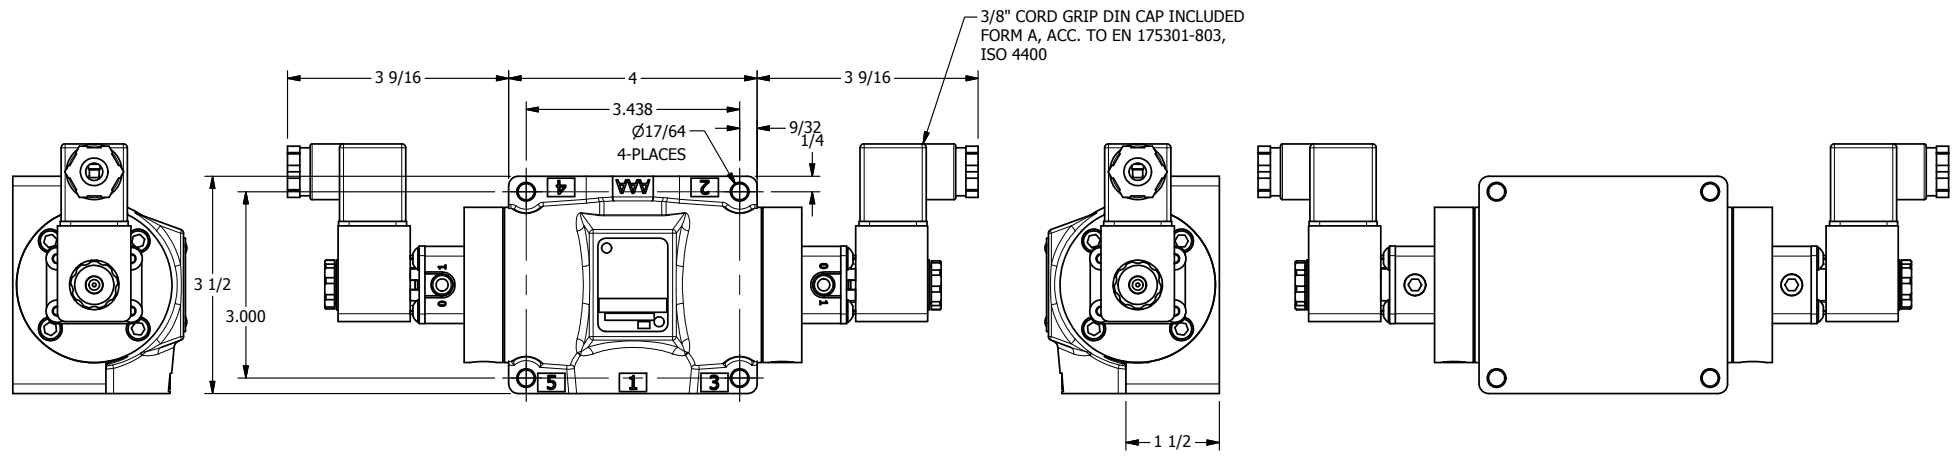

4

3

2

1

3/8" CORD GRIP DIN CAP INCLUDED  
FORM A, ACC. TO EN 175301-803,  
ISO 4400

3 1/2  
3.000

1 1/2

1/2" NPTF PORTS  
5-PLACES

**AAA**  
PRODUCTS  
INTERNATIONAL

**AAA PRODUCTS  
INTERNATIONAL**  
7114 Harry Hines Blvd  
Dallas, TX 75235

TITLE: 1/2" SIDE PORT, DBL SOL, 3 POS,  
SPR CTR, SOL SHFT, REGEN CTR SPL,  
INTRINSICALLY SAFE, 24VDC