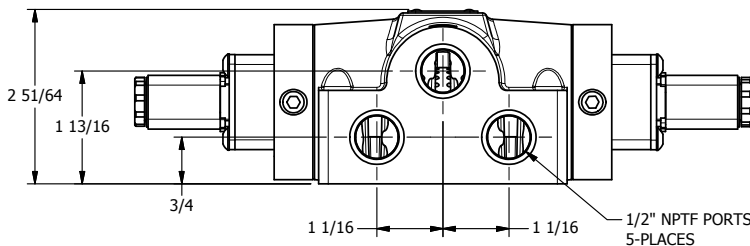

4

3

2

1

AAA
PRODUCTS
INTERNATIONAL

**AAA PRODUCTS
INTERNATIONAL**
7114 Harry Hines Blvd
Dallas, TX 75235

TITLE: 1/2" SIDE PORT, DBL SOL, 3 POS,
SPR CTR, SOL SHFT, REGEN CTR SPL

DRAWING NO.:
DIM_ESY4D