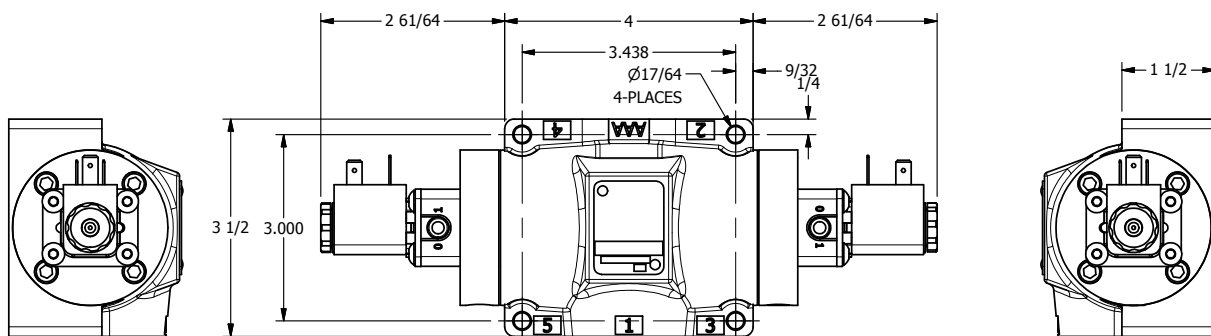

4

3

2

1

AAA
PRODUCTS
INTERNATIONAL

**AAA PRODUCTS
INTERNATIONAL**
7114 Harry Hines Blvd
Dallas, TX 75235

TITLE: 1/2" SIDE PORT, DBL SOL, 3 POS,
SPR CTR, SOL SHFT, REGEN CTR SPL

DRAWING NO.:
DIM_ESY4D