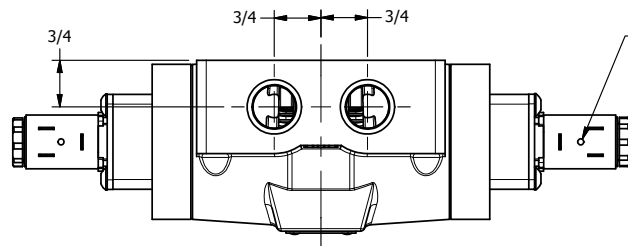

4

3

2

1

AAA
PRODUCTS
INTERNATIONAL

**AAA PRODUCTS
INTERNATIONAL**
7114 Harry Hines Blvd
Dallas, TX 75235

TITLE: 1/2" SIDE PORT, DBL SOL, 3 POS,
SPR CTR, SOL SHFT, REGEN CTR SPL

DRAWING NO.:
DIM_ESY4D