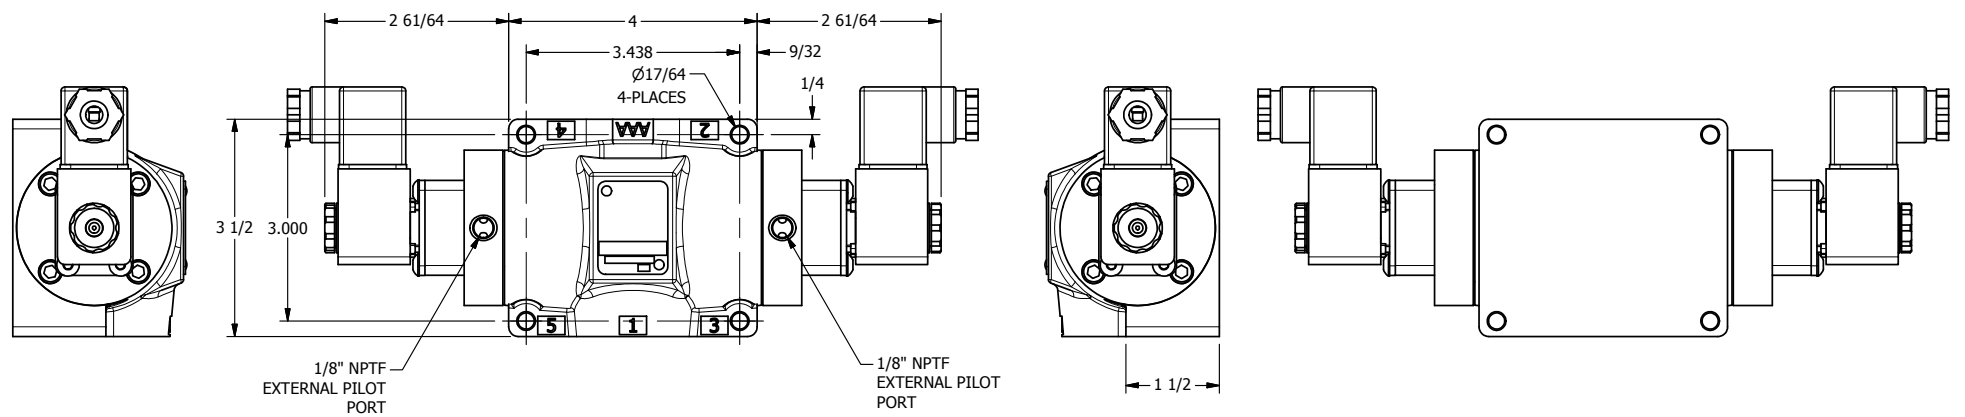

4 3 2 1

AAA
PRODUCTS
INTERNATIONAL

**AAA PRODUCTS
INTERNATIONAL**
7114 Harry Hines Blvd
Dallas, TX 75235

TITLE 1/2" SIDE PORT, DBL SOL, 3 POS,
SPR CTR, SOL SHFT, CLSD CTR SPL,
INTR SAFE, EXT PILOT

DRAWING NO.:
DIM_ESY4AZ