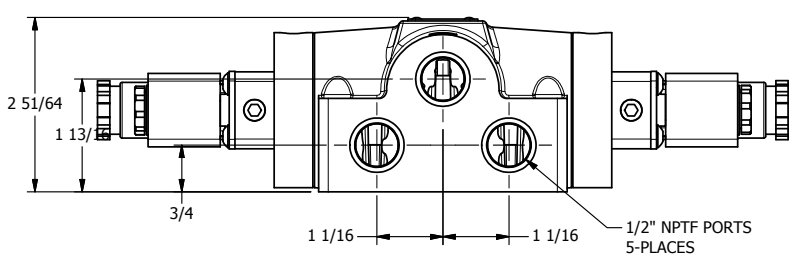

4 3 2 1

AAA
PRODUCTS
INTERNATIONAL

**AAA PRODUCTS
INTERNATIONAL**
7114 Harry Hines Blvd
Dallas, TX 75235

TITLE 1/2" SIDE PORT, DBL SOL, 3 POS,
SPR CTR, SOL SHFT, CLSD CTR SPL,
INTR SAFE, EXT PILOT

DRAWING NO.:
DIM_ESY4AZ