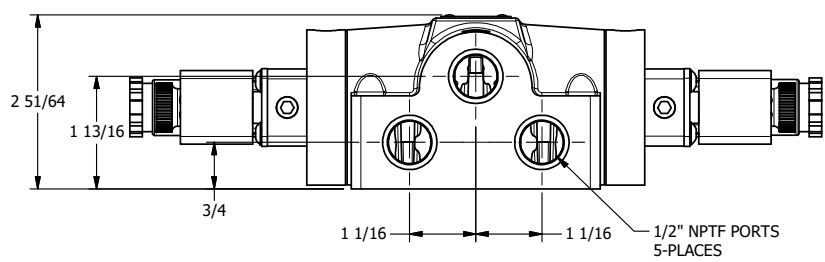

4 3 2 1

4 3 2

AAA
PRODUCTS
INTERNATIONAL

**AAA PRODUCTS
INTERNATIONAL**
7114 Harry Hines Blvd
Dallas, TX 75235

TITLE: 1/2" SIDE PORT, DBL SOL, 3 POS,
CLSD SPR CTR, INTR SAFE,
DUST EXCLDR, EXT PILOT

DRAWING NO.:
DIM_ESY4ALZ