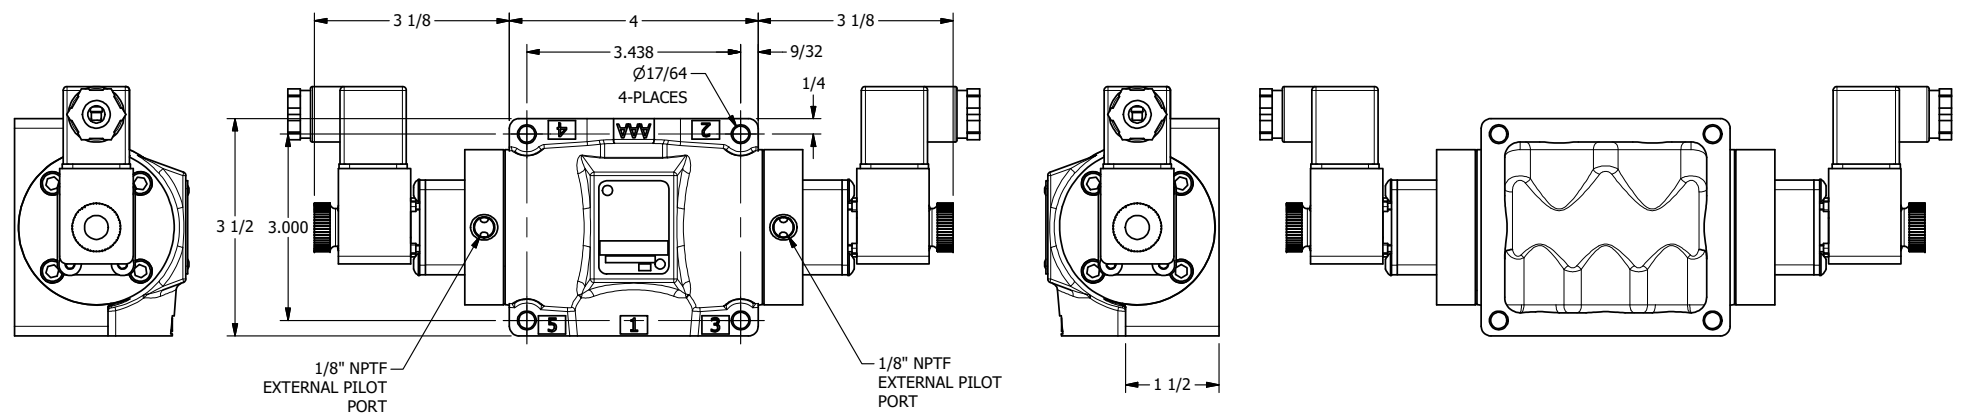

4 3 2 1

4 3 2

AAA
PRODUCTS
INTERNATIONAL

**AAA PRODUCTS
INTERNATIONAL**
7114 Harry Hines Blvd
Dallas, TX 75235

TITLE: 1/2" SIDE PORT, DBL SOL, 3 POS,
CLSD SPR CTR, INTR SAFE,
DUST EXCLDR, EXT PILOT

DRAWING NO.:
DIM_ESY4ALZ