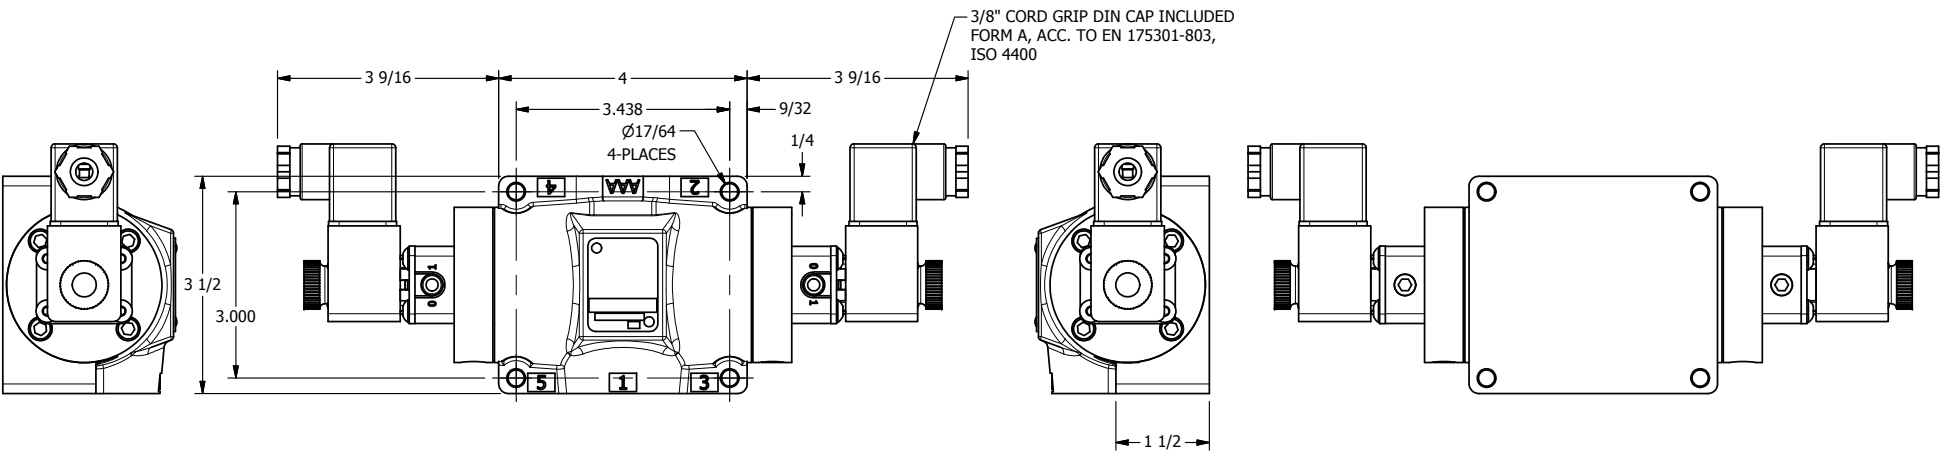

4

3

2

1

3/8" CORD GRIP DIN CAP INCLUDED
FORM A, ACC. TO EN 175301-803,
ISO 4400

AAA
PRODUCTS
INTERNATIONAL

**AAA PRODUCTS
INTERNATIONAL**
7114 Harry Hines Blvd
Dallas, TX 75235

TITLE: 1/2" SIDE PORT, DBL SOL, 3 POS,
SPR CTR, SOL SHFT, CLSD CTR SPL,
INTRINSICALLY SAFE, 24VDC, EXCLDR

DRAWING NO.:
DIM_ESY4AL

THE INFORMATION CONTAINED WITHIN THIS DOCUMENT IS PROPRIETARY TO AAA PRODUCTS AND MAY NOT BE DISCLOSED WITHOUT PRIOR WRITTEN CONSENT

4

3

2

1

B

B