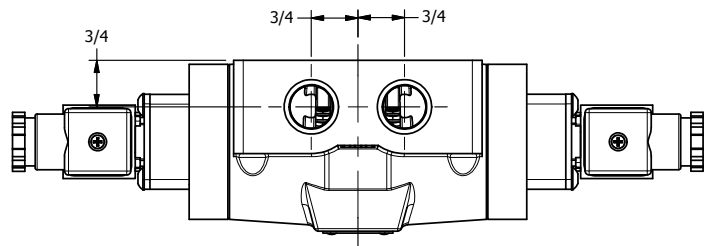

4

3

2

1

3/8" CORD GRIP DIN CAP INCLUDED
FORM A, ACC. TO EN 175301-803,
ISO 4400

AAA
PRODUCTS
INTERNATIONAL

**AAA PRODUCTS
INTERNATIONAL**
7114 Harry Hines Blvd
Dallas, TX 75235

TITLE: 1/2" SIDE PORT, DBL SOL, 3 POS,
SPR CTR, SOL SHFT, CLSD CTR SPL,
INTRINSICALLY SAFE, 24VDC, EXCLDR

DRAWING NO.:
DIM_ESY4AL

THE INFORMATION CONTAINED WITHIN THIS DOCUMENT IS PROPRIETARY TO AAA PRODUCTS AND MAY NOT BE DISCLOSED WITHOUT PRIOR WRITTEN CONSENT

4

3

2

1

B

B