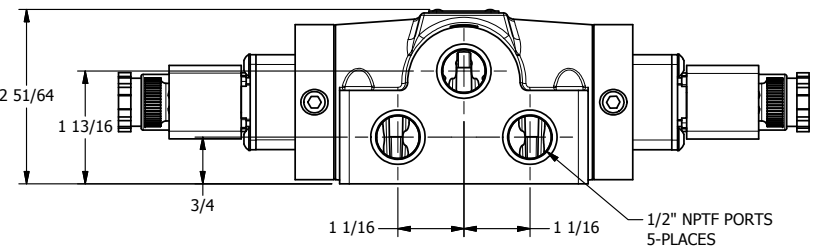

4

3

2

1

3/8" CORD GRIP DIN CAP INCLUDED
FORM A, ACC. TO EN 175301-803,
ISO 4400

AAA
PRODUCTS
INTERNATIONAL

**AAA PRODUCTS
INTERNATIONAL**
7114 Harry Hines Blvd
Dallas, TX 75235

TITLE: 1/2" SIDE PORT, DBL SOL, 3 POS,
SPR CTR, SOL SHFT, CLSD CTR SPL,
INTRINSICALLY SAFE, 24VDC, EXCLDR

DRAWING NO.:
DIM_ESY4AL

THE INFORMATION CONTAINED WITHIN THIS DOCUMENT IS PROPRIETARY TO AAA PRODUCTS AND MAY NOT BE DISCLOSED WITHOUT PRIOR WRITTEN CONSENT

4

3

2

1

B

B