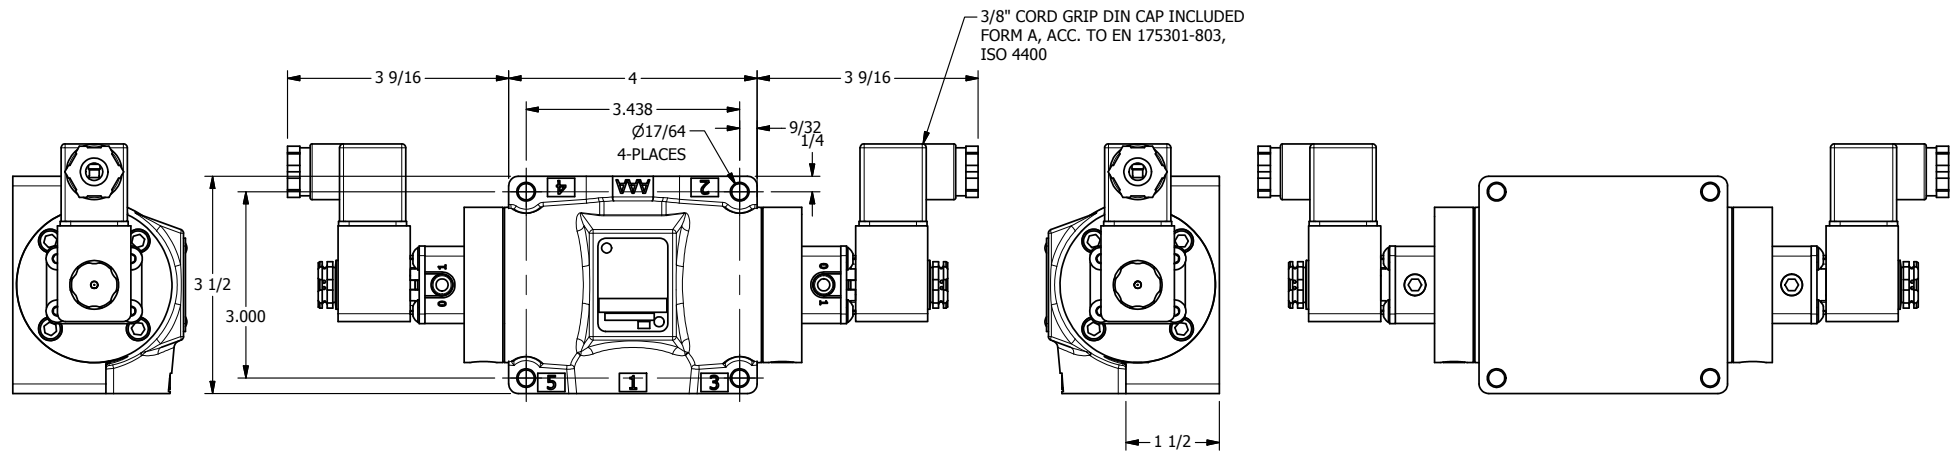

4 3 2 1

4 3 2 1

**AAA**  
PRODUCTS  
INTERNATIONAL

**AAA PRODUCTS INTERNATIONAL**  
7114 Harry Hines Blvd  
Dallas, TX 75235

TITLE 1/2" SIDE PORT, DBL SOL, 3 POS,  
SPR CTR, SOL SHFT, CLSD CTR SPL,  
INTR SAFE, 24VDC, SIDE VENT

DRAWING NO.:  
DIM\_ESY4AC

THE INFORMATION CONTAINED WITHIN THIS DOCUMENT IS PROPRIETARY TO AAA PRODUCTS AND MAY NOT BE DISCLOSED WITHOUT PRIOR WRITTEN CONSENT