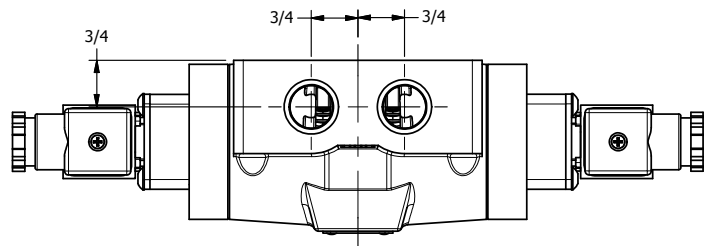

4 3 2 1

4 3 2 1

**AAA**  
PRODUCTS  
INTERNATIONAL

**AAA PRODUCTS INTERNATIONAL**  
7114 Harry Hines Blvd  
Dallas, TX 75235

TITLE 1/2" SIDE PORT, DBL SOL, 3 POS,  
SPR CTR, SOL SHFT, CLSD CTR SPL,  
INTR SAFE, 24VDC, SIDE VENT

DRAWING NO.:  
DIM\_ESY4AC

THE INFORMATION CONTAINED WITHIN THIS DOCUMENT IS PROPRIETARY TO AAA PRODUCTS AND MAY NOT BE DISCLOSED WITHOUT PRIOR WRITTEN CONSENT