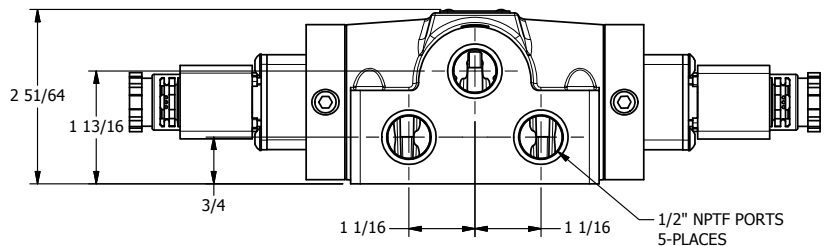

4 3 2 1

4 3 2 1

**AAA**  
PRODUCTS  
INTERNATIONAL

**AAA PRODUCTS INTERNATIONAL**  
7114 Harry Hines Blvd  
Dallas, TX 75235

TITLE 1/2" SIDE PORT, DBL SOL, 3 POS,  
SPR CTR, SOL SHFT, CLSD CTR SPL,  
INTR SAFE, 24VDC, SIDE VENT

DRAWING NO.:  
DIM\_ESY4AC

THE INFORMATION CONTAINED WITHIN THIS DOCUMENT IS PROPRIETARY TO AAA PRODUCTS AND MAY NOT BE DISCLOSED WITHOUT PRIOR WRITTEN CONSENT