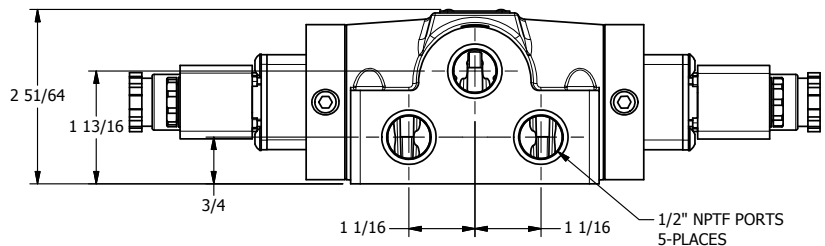

4 3 2 1

4 3 2 1

AAA
PRODUCTS
INTERNATIONAL

AAA PRODUCTS INTERNATIONAL
7114 Harry Hines Blvd
Dallas, TX 75235

TITLE 1/2" SIDE PORT, DBL SOL, 3 POS,
SPR CTR, SOL SHFT, CLSD CTR SPL,
INTRINSICALLY SAFE, 24VDC

DRAWING NO.:
DIM_ESY4A

THE INFORMATION CONTAINED WITHIN THIS DOCUMENT IS PROPRIETARY TO AAA PRODUCTS AND MAY NOT BE DISCLOSED WITHOUT PRIOR WRITTEN CONSENT