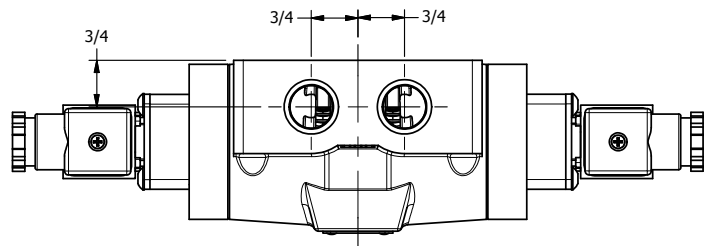

4 3 2 1

4 3 2 1

AAA
PRODUCTS
INTERNATIONAL

AAA PRODUCTS INTERNATIONAL
7114 Harry Hines Blvd
Dallas, TX 75235

TITLE 1/2" SIDE PORT, DBL SOL, 3 POS,
SPR CTR, SOL SHFT, CLSD CTR SPL,
INTRINSICALLY SAFE, 24VDC

DRAWING NO.:
DIM_ESY4A

THE INFORMATION CONTAINED WITHIN THIS DOCUMENT IS PROPRIETARY TO AAA PRODUCTS AND MAY NOT BE DISCLOSED WITHOUT PRIOR WRITTEN CONSENT