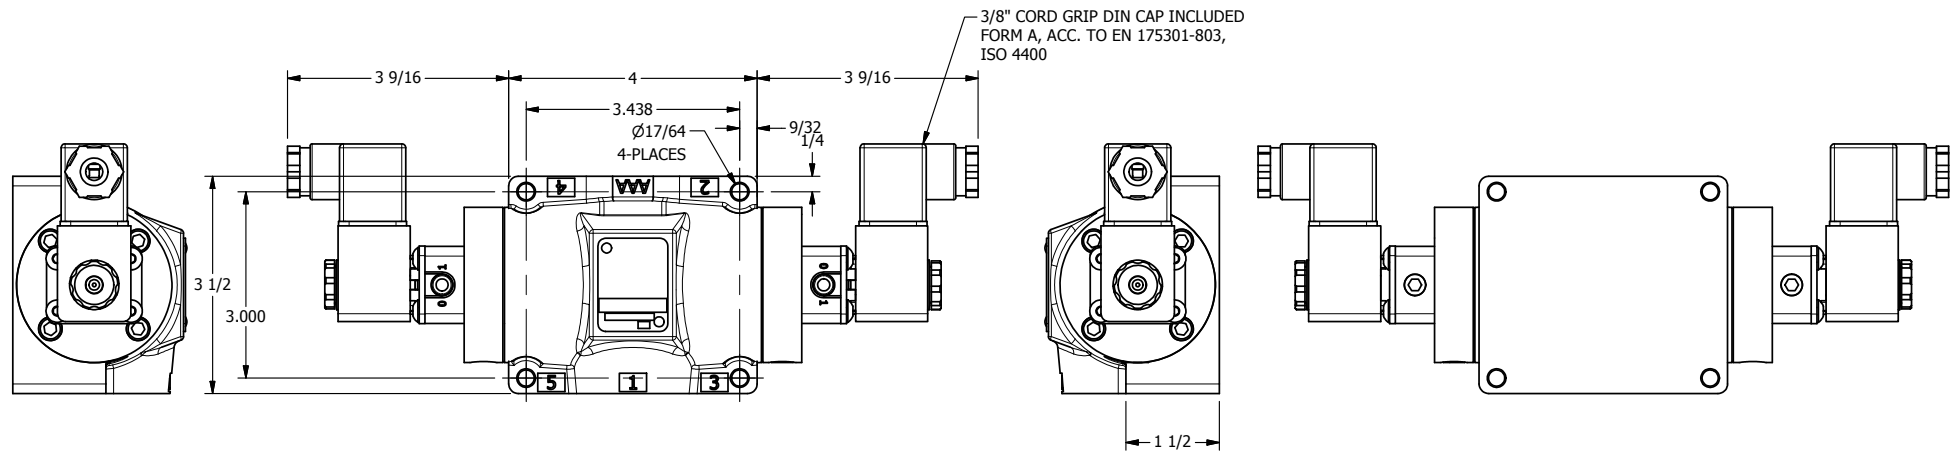

4 3 2 1

4 3 2 1

AAA
PRODUCTS
INTERNATIONAL

AAA PRODUCTS INTERNATIONAL
7114 Harry Hines Blvd
Dallas, TX 75235

TITLE 1/2" SIDE PORT, DBL SOL, 3 POS,
SPR CTR, SOL SHFT, CLSD CTR SPL,
INTRINSICALLY SAFE, 24VDC

DRAWING NO.:
DIM_ESY4A

THE INFORMATION CONTAINED WITHIN THIS DOCUMENT IS PROPRIETARY TO AAA PRODUCTS AND MAY NOT BE DISCLOSED WITHOUT PRIOR WRITTEN CONSENT