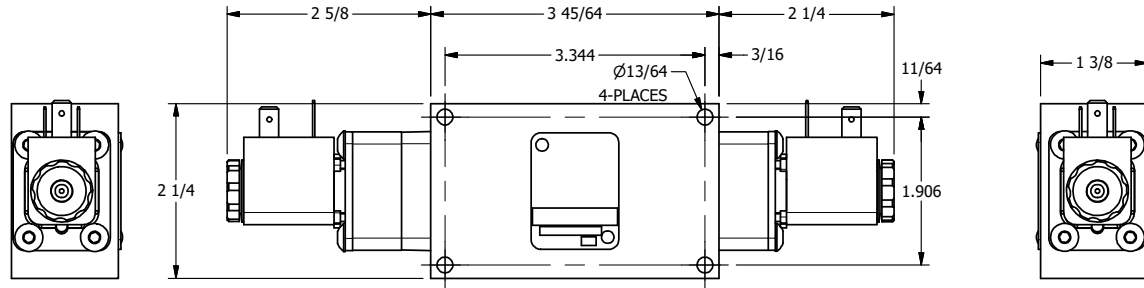

4 3 2 1

AAA
PRODUCTS
INTERNATIONAL

AAA PRODUCTS INTERNATIONAL
7114 Harry Hines Blvd
Dallas, TX 75235

TITLE: 3/8" SIDE PORT, DBL SOL, 3 POS,
SPR CTR, SOL SHFT, CLSD CTR SPL,
EXT PILOT

DRAWING NO.:
DIM_ESY3Z