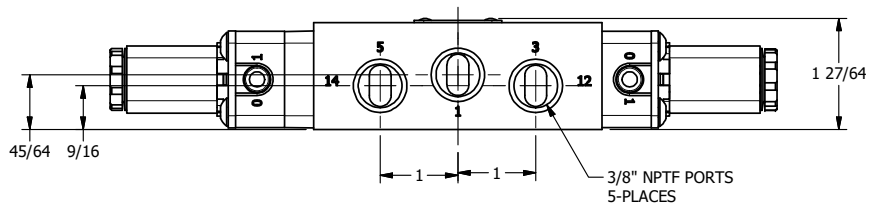

4 3 2 1

AAA
PRODUCTS
INTERNATIONAL

AAA PRODUCTS INTERNATIONAL
7114 Harry Hines Blvd
Dallas, TX 75235

TITLE: 3/8" SIDE PORT, DBL SOL, 3 POS,
SPR CTR, SOL SHFT, CLSD CTR SPL,
EXT PILOT

DRAWING NO.:
DIM_ESY3Z