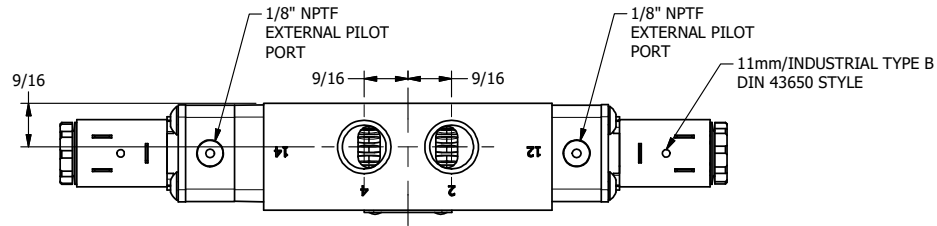

4 3 2 1

AAA
PRODUCTS
INTERNATIONAL

AAA PRODUCTS INTERNATIONAL
7114 Harry Hines Blvd
Dallas, TX 75235

TITLE: 3/8" SIDE PORT, DBL SOL, 3 POS,
SPR CTR, SOL SHFT, CLSD CTR SPL,
EXT PILOT

DRAWING NO.:
DIM_ESY3Z